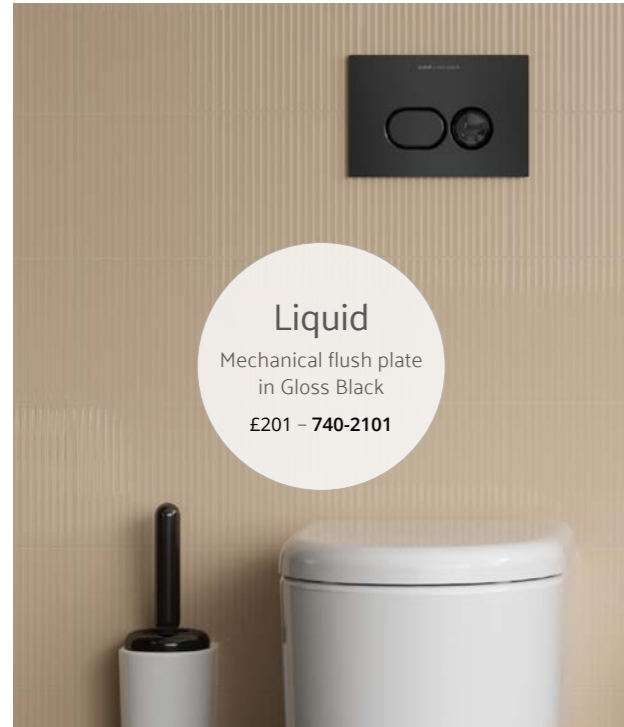

Flush plates

Our traditional mechanical and pneumatic flush plates feature two buttons that release either a large or small volume of water. Our anti-fingerprint finish option is hygienic, being easier to clean and protect against bacteria.

Liquid
Mechanical flush plate
in Gloss Black
£201 – 740-2101