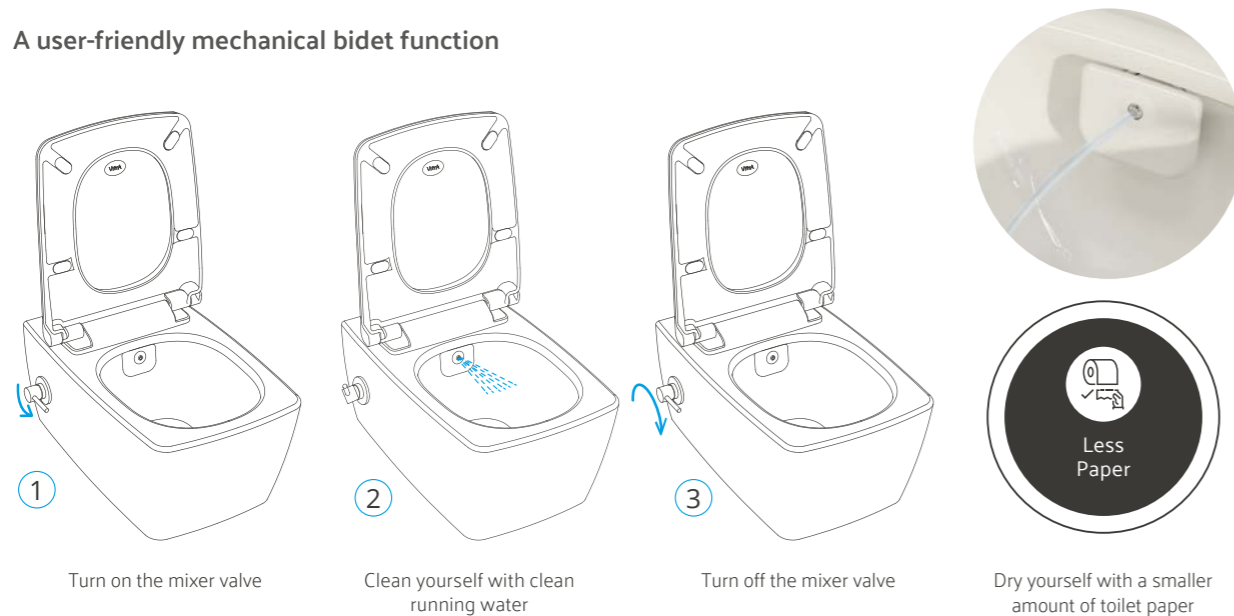

V-Care Comfort WC pan
£2,700 - 5674B003-6104
H: 455mm W: 380mm P: 600mm **RIM-EX**

V-Care Essential WC pan
£1,915 - 5674B003-6103
H: 405mm W: 355mm P: 540mm **RIM-EX**

Aquacare shower toilet

Developed by the Vitra Design and Innovation Team, Aquacare is a bidet and toilet in one, offering a refreshing, clean and hygienic bathroom experience. No electrical connections are required as the water is controlled via standard plumbing methods.

The Integra, Sento and M-Line Aquacare toilets feature soft-closing seats and our hygienic Rim-ex design (see page 22), and can also be used with the Vitrus cistern (see page 238).

When installing an Aquacare WC there is no additional equipment or preparation required for installation.

There is also a choice of WC shape to ensure it will blend with any bathroom design. The mixer tap can either be wall-mounted or integrated into the WC design for the ultimate in choice and flexibility.

Detail of the integrated air breaker

A user-friendly mechanical bidet function

Available with an integrated or wall-mounted mixer valve.

Increased hygiene

Aquacare WCs feature a non-return valve providing an air break to prevent contaminated water from the pan travelling back through the system. Fully compatible with the EN1717 regulation which protects against the pollution of drinking water.