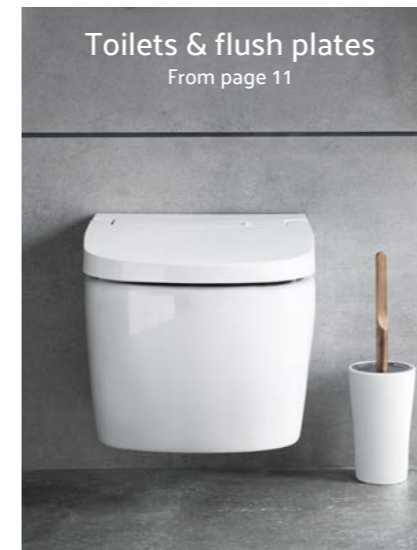

Mirrors & shelves
From page 138

Toilets & flush plates
From page 11