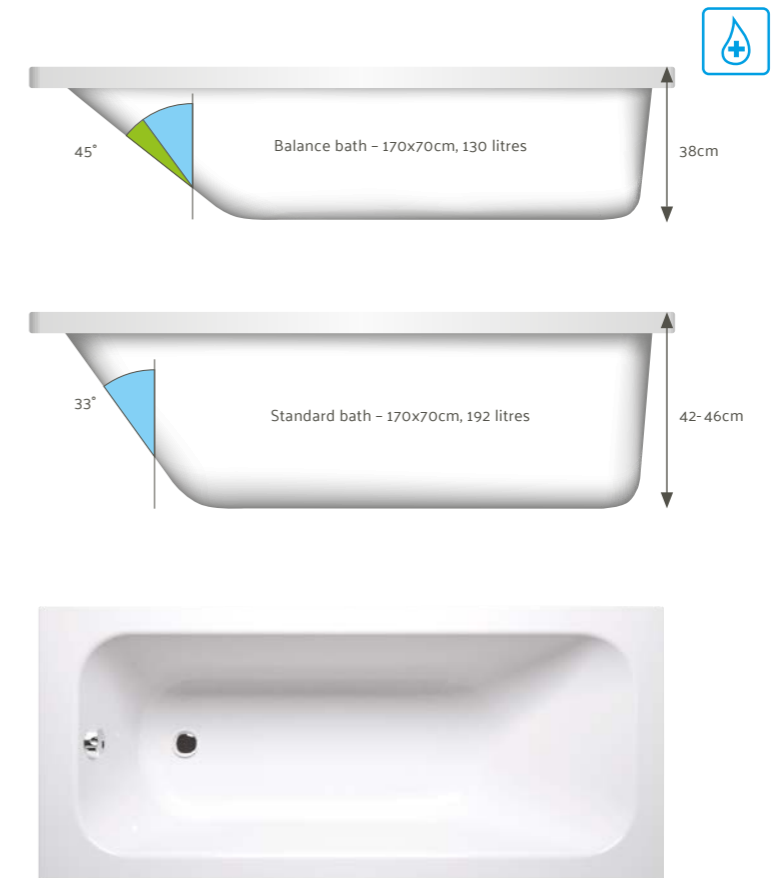

Relax and enjoy
the generous recline
of our Balance baths

Flat
end panel
£137
(51630006000)

150cm bath
£307
(55230001000)

Flat front
bath panel
£179
(51500006000)

Balance

Fantastic water-saving baths available in three popular sizes to fit most bathrooms. Featuring a slightly shallower depth with a generous angled recline, less water is needed to fill the bath. This not only saves water and therefore money, but thanks to its economical design, is much better for the environment.

All Balance
baths are compatible
with a leg set **£65**
59990518000

150x70cm bath, OTH
£307 - 55230001000
H: 385mm W: 1500mm P: 700mm
Front panel, 150cm **£128 - 51500006000**
End panel, 70cm **£92 - 51630006000**

160x70cm bath, OTH
£307 - 55210001000
H: 385mm W: 1600mm P: 700mm
Front panel, 160cm **£128 - 51490006000**
End panel, 70cm **£92 - 51630006000**

170x70cm bath, OTH
£307 - 55180001000
H: 385mm W: 1700mm P: 700mm
Front panel, 170cm **£128 - 51480006000**
End panel, 70cm **£92 - 51630006000**

O TH = No tap hole