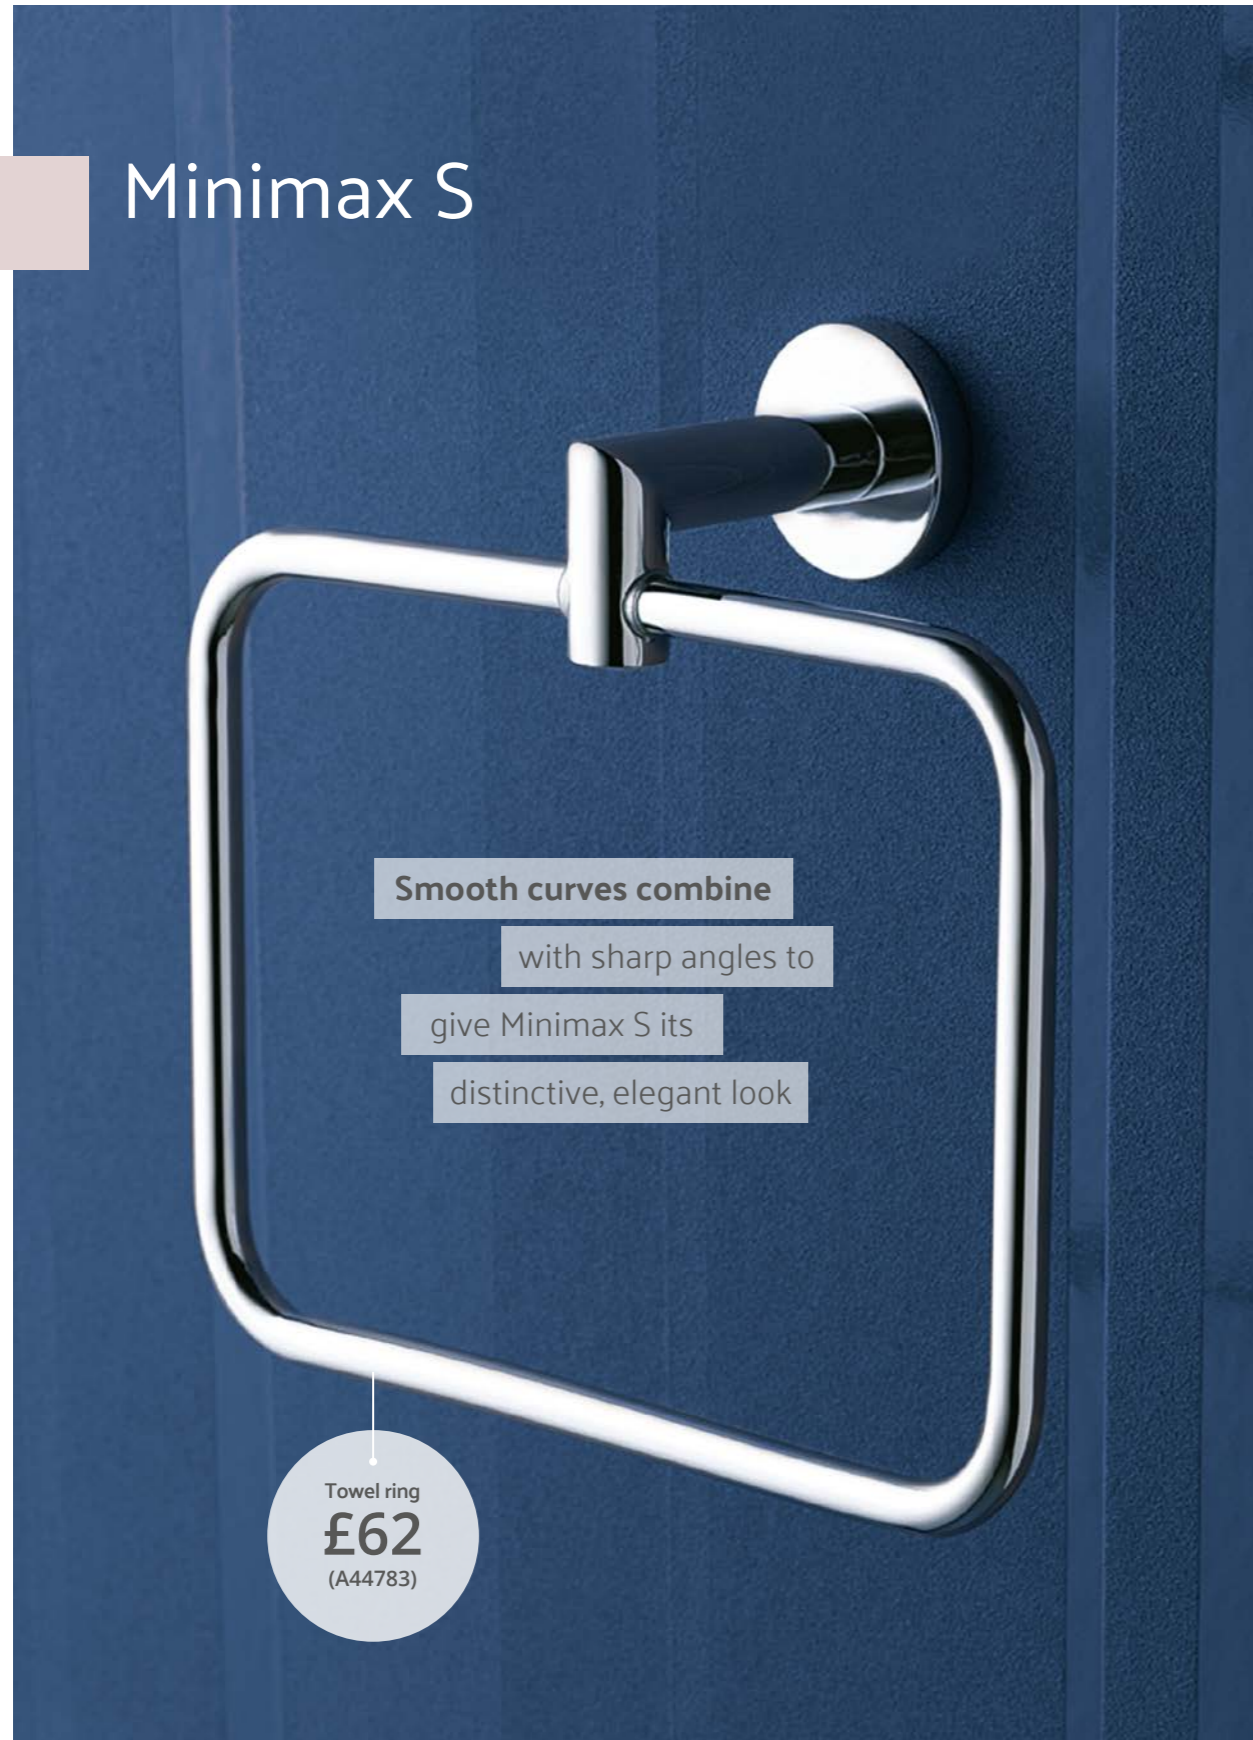

Bring order to your bathroom with our wall-hung accessory range.

Toilet brush holder
Chrome **£88 - A44999**
H: 360mm W: 110mm P: 130mm

Furniture and mirror shown not available.

Q-Line

Towel holder, Chrome **£69 - A44995**
H: 48mm W: 512mm P: 75mm

Covered toilet roll holder, Chrome **£62 - A44996**
H: 138mm W: 143mm P: 66mm

Toilet roll holder, Chrome **£52 - A44997**
H: 110mm W: 143mm P: 66mm

Minimax S

Smooth curves combine with sharp angles to give Minimax S its distinctive, elegant look