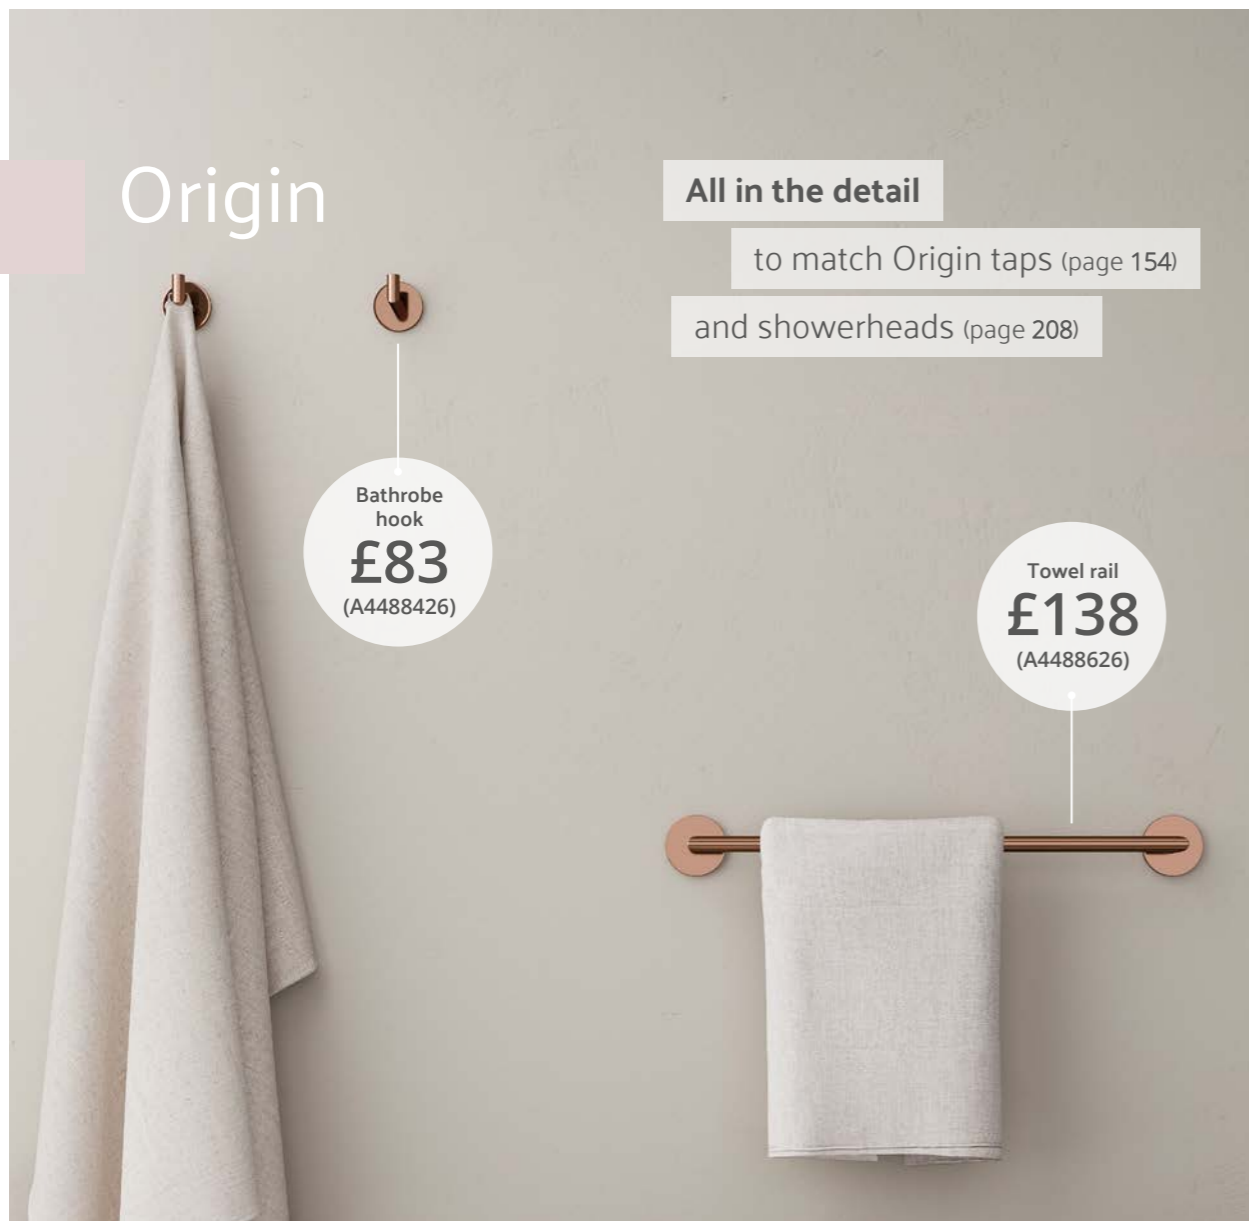

Origin

All in the detail

to match Origin taps (page 154)

and showerheads (page 208)

Bathrobe hook
£83
(A4488426)

Towel rail
£138
(A4488626)

Countertop touch free soap dispenser, tall, battery operated
Copper **£492 - A4476126**
Brushed Nickel **£612 - A4476134**
Chrome **£408 - A44761**
Matt Black **£612 - A4476136**
H: 287mm W: 58mm P: 109mm

Built-in touch free soap dispenser, mains supply
Chrome **£356 - A44700**
Brushed Nickel **£533 - A4470034**
Copper **£429 - A4470026**
Matt Black **£533 - A4470036**
H: 58mm W: 58mm P: 124mm

Built-in touch free soap dispenser, battery operated
Copper **£408 - A4475926**
Brushed Nickel **£513 - A4475934**
Chrome **£340 - A44759**
Matt Black **£612 - A4475936**
H: 58mm W: 58mm P: 124mm

Towel rail, 60cm
Chrome **£92 - A44897**
Brushed Nickel **£111 - A4489734**
Copper **£138 - A4489726**
Black **£138 - A4489736**
H: 58mm W: 658mm P: 69mm

Triple towel rail, 60cm
Brushed Nickel **£190 - A4489934**
Chrome **£156 - A44899**
Copper **£235 - A4489926**
Black **£235 - A4489936**
H: 58mm W: 658mm P: 207mm

Vertical towel rail
Copper **£275 - A4489826**
Chrome **£180 - A44898**
Brushed Nickel **£220 - A4489834**
Black **£275 - A4489836**
H: 464mm W: 58mm P: 140mm

Towel rail, 45cm
Matt Black **£154 - A4488636**
Brushed Nickel **£154 - A4488634**
Chrome **£103 - A44886**
Copper **£124 - A4488626**
H: 58mm W: 508mm P: 69mm

Toilet roll holder
Chrome **£83 - A44887**
Brushed Nickel **£124 - A4488734**
Copper **£99 - A4488726**
Matt Black **£124 - A4488736**
H: 58mm W: 162mm P: 80mm

Bathrobe hook
Matt Black **£103 - A4488436**
Brushed Nickel **£103 - A4488434**
Chrome **£69 - A44884**
Copper **£83 - A4488426**
H: 58mm W: 58mm P: 64mm

Countertop touch free soap dispenser, short, mains supply
Matt Black **£534 - A4469936**
Brushed Nickel **£534 - A4469934**
Chrome **£356 - A44699**
Copper **£429 - A4469926**
H: 105mm W: 58mm P: 109mm

Countertop touch free soap dispenser, short, battery operated
Brushed Nickel **£513 - A4475834**
Chrome **£340 - A44758**
Copper **£408 - A4475826**
Matt Black **£612 - A4475836**
H: 105mm W: 58mm P: 109mm

Countertop touch free soap dispenser, tall, mains supply
Chrome **£427 - A44760**
Brushed Nickel **£643 - A4476034**
Copper **£513 - A4476026**
Matt Black **£643 - A4476036**
H: 287mm W: 58mm P: 109mm

Free-standing toilet brush holder
Copper **£116 - A4489326**
Brushed Nickel **£144 - A4489334**
Chrome **£97 - A44893**
Matt Black **£144 - A4489336**
H: 397mm W: 70mm P: 70mm

Toilet brush holder
Brushed Nickel **£158 - A4489434**
Chrome **£106 - A44894**
Copper **£127 - A4489426**
Matt Black **£158 - A4489436**
H: 397mm W: 70mm P: 77mm

● Brushed Nickel ● Chrome ● Copper ● Matt Black