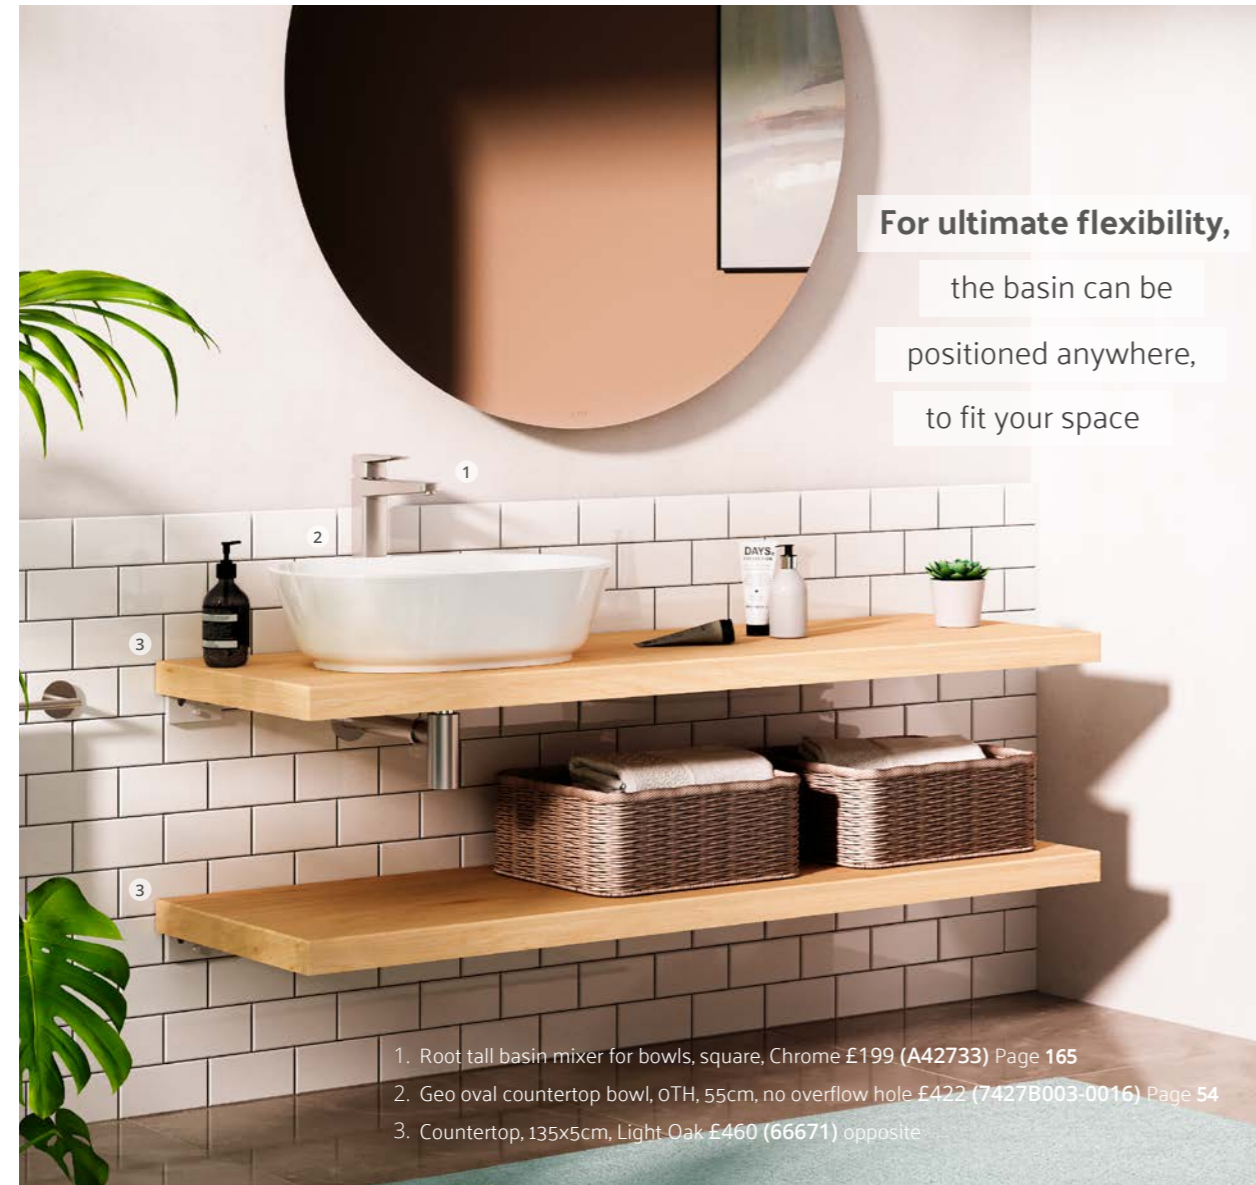

For ultimate flexibility,
the basin can be
positioned anywhere,
to fit your space

1. Root tall basin mixer for bowls, square, Chrome £199 (A42733) Page 165
2. Geo oval countertop bowl, OTH, 55cm, no overflow hole £422 (7427B003-0016) Page 54
3. Countertop, 135x5cm, Light Oak £460 (66671) opposite