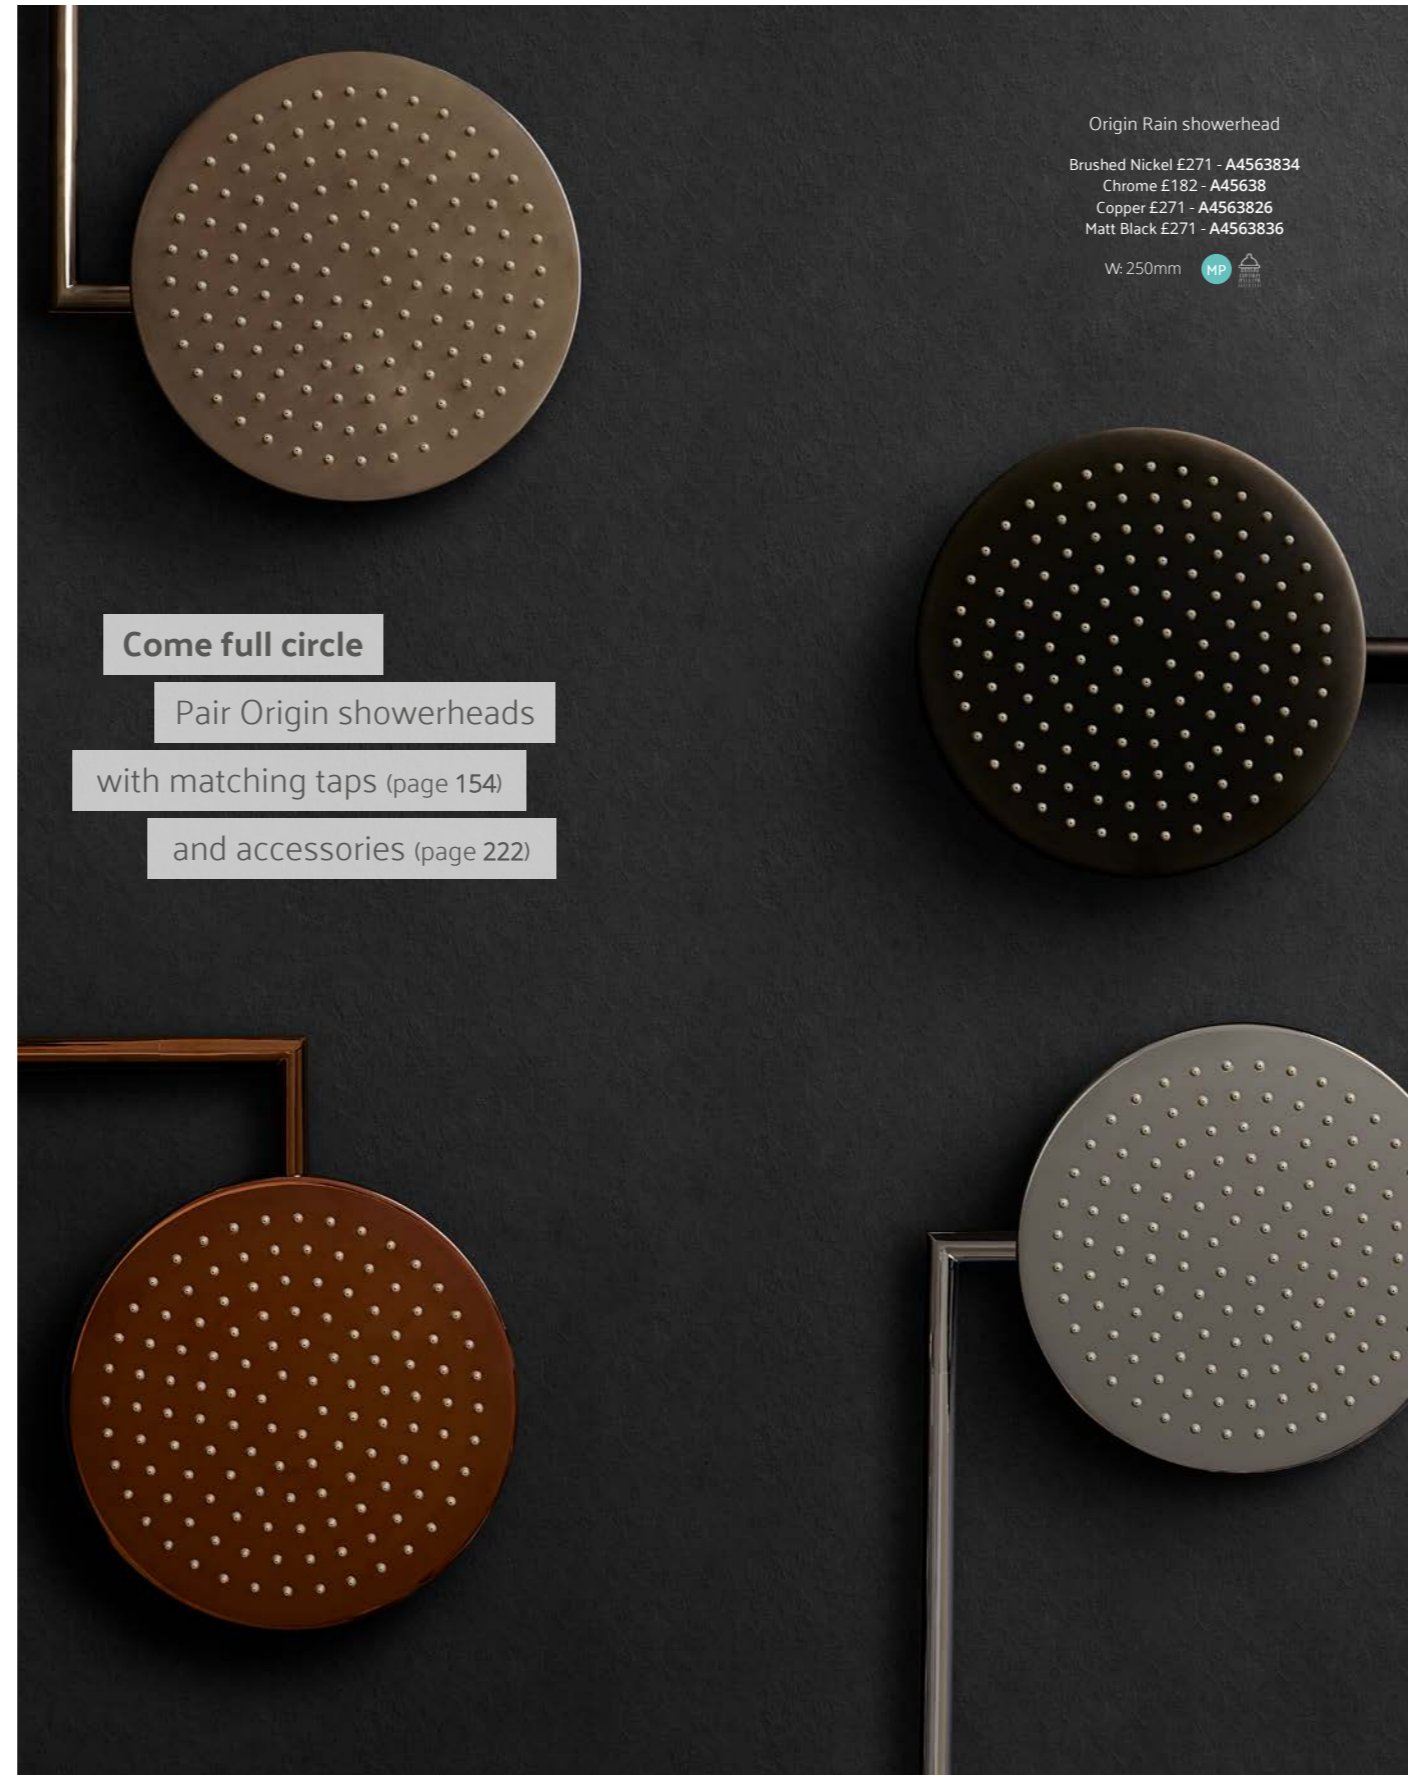

Origin Rain showerhead
 Brushed Nickel £271 - **A4563834**
 Chrome £182 - **A45638**
 Copper £271 - **A4563826**
 Matt Black £271 - **A4563836**
 W: 250mm

Come full circle
 Pair Origin showerheads
 with matching taps (page 154)
 and accessories (page 222)