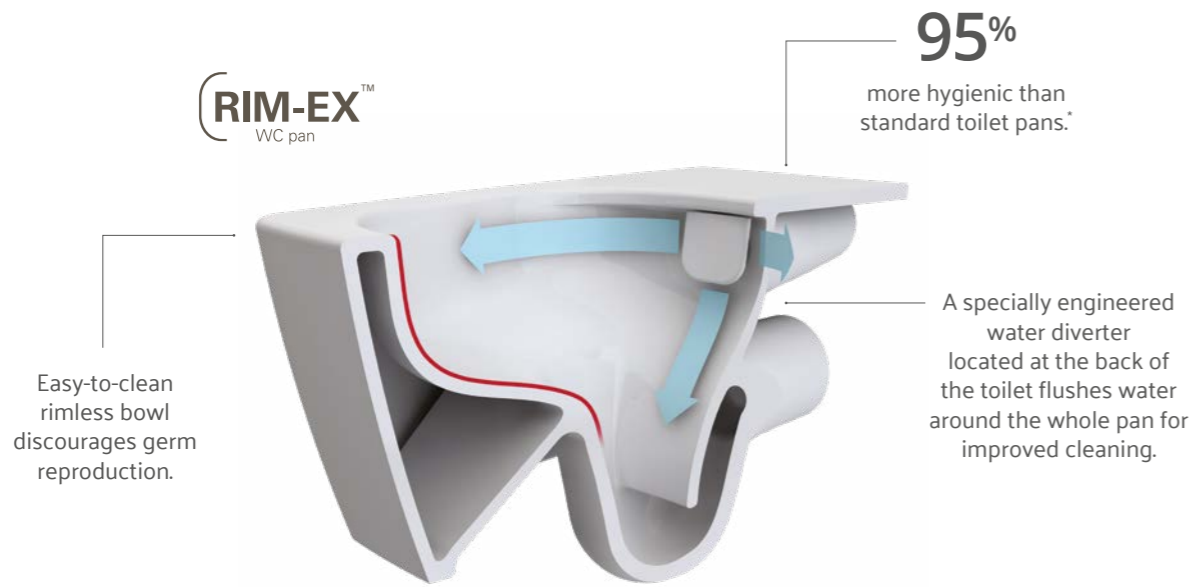

Rim-ex

Rim-ex harnesses the latest in toilet bowl design. With a rimless, smooth internal pan that eliminates anywhere for germs and dirt to accumulate, the toilet that stays cleaner for longer and actively resists dirt build up.

Tests prove Rim-ex is 95% more hygienic than standard toilet pans* and it is much easier to clean – as there are no ledges you have complete visibility of the bowl. The unique design of the pan incorporates a water diverter to direct the flush around the bowl, which is easily removed for cleaning.