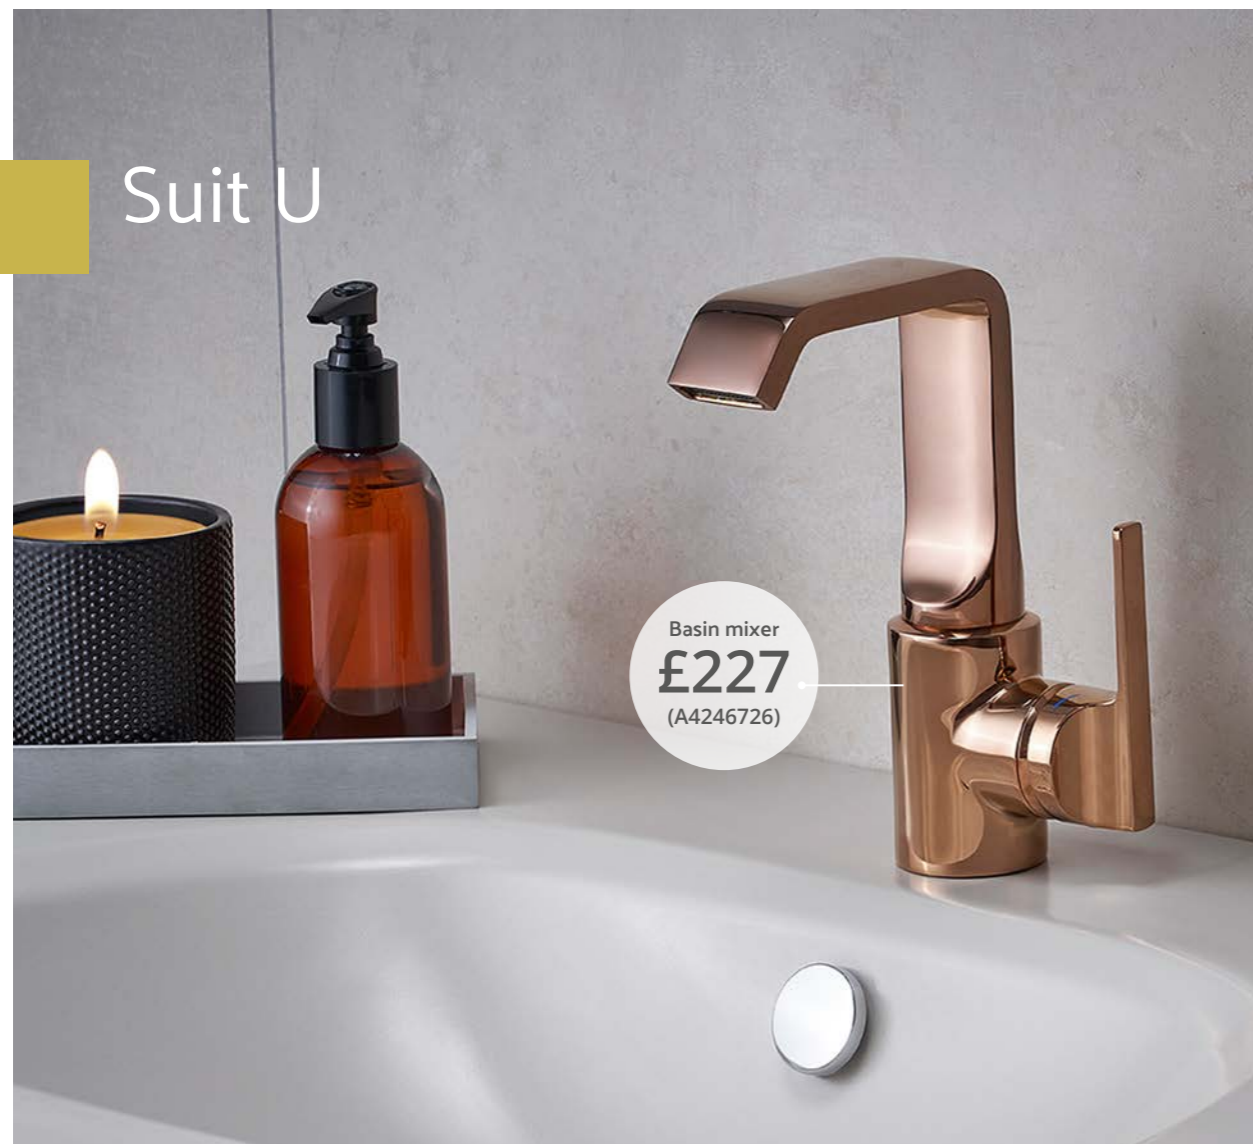

Suit U

Basin mixer
£227
(A4246726)

Required concealed parts

B2

PRODUCT CODE:
A42230

PRODUCT DESCRIPTION:
Concealed part to be used with: A42487

PRICE:
£110

V1

PRODUCT CODE:
A42263

PRODUCT DESCRIPTION:
V-Box concealed shower valve to be used with: A42675, A42674, A42685

PRICE:
£92

3TH = 3 tap holes   ● Chrome   ● Copper