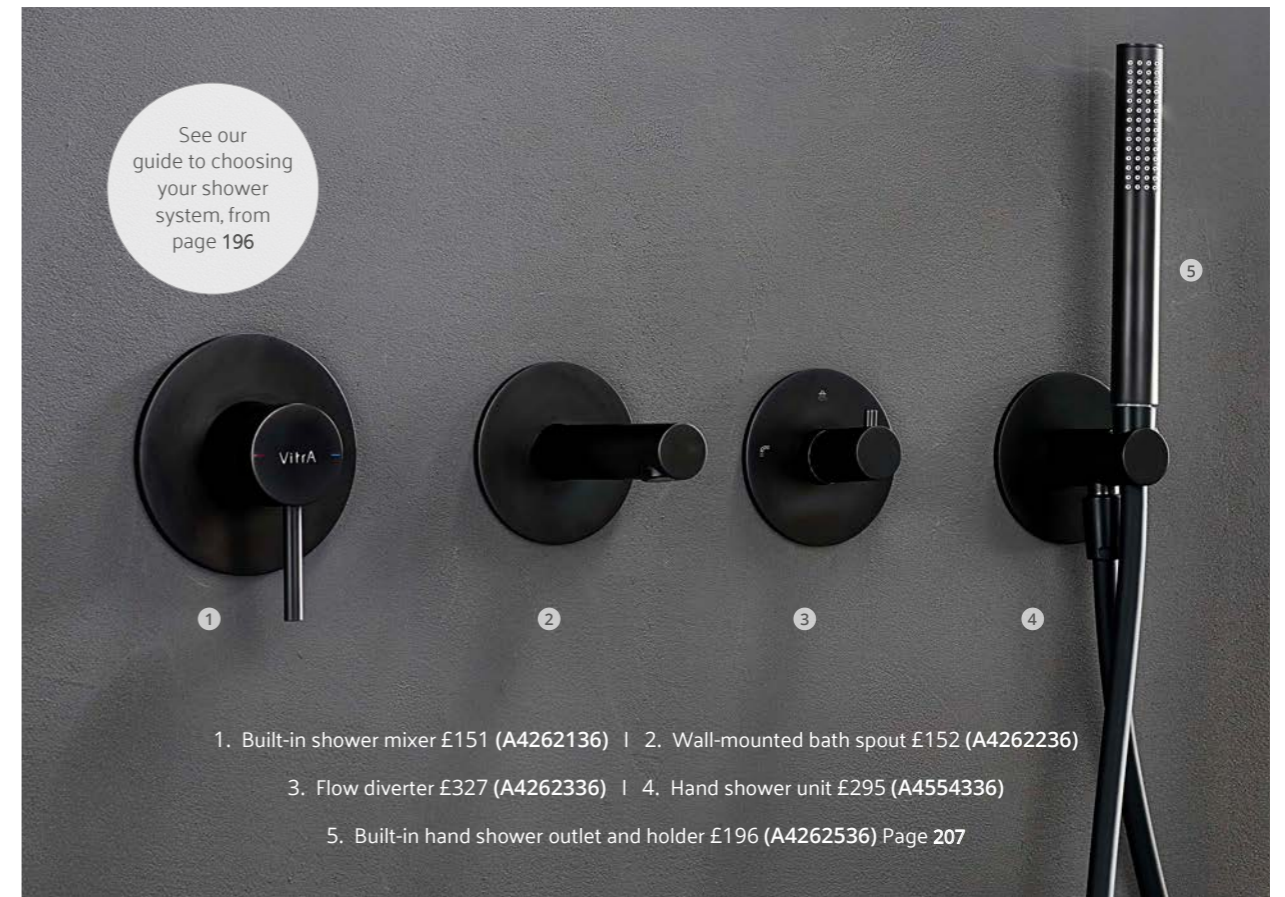

Chrome **£167 - A42672**
Copper **£201 - A4267226**
Matt Black **£251 - A4267236**

H: 170mm P: 80mm

Brushed Nickel **£277 - A4267134**
Chrome **£187 - A42671**
Matt Black **£277 - A4267136**

H: 170mm P: 80mm

Brushed Nickel **£151 - A4262134**
Copper **£121 - A4262126**
Matt Black **£151 - A4262136**

H: 120mm P: 66mm

Brushed Nickel **£245 - A4262034**
Chrome **£162 - A42620**
Matt Black **£245 - A4262036**

H: 170mm P: 65mm

Brushed Nickel **£327 - A4262334**
Chrome **£218 - A42623**
Copper **£263 - A4262326**

H: 90mm P: 63mm

Brushed Nickel **£360 - A4262434**
Copper **£289 - A4262426**
Matt Black **£360 - A4262436**

H: 90mm P: 63mm

Brushed Nickel **£249 - A4267334**
Copper **£200 - A4267326**
Matt Black **£249 - A4267336**

H: 170mm P: 84mm

Chrome **£132 - A42625**
Copper **£157 - A4262526**
Matt Black **£196 - A4262536**

H: 90mm P: 75mm

Brushed Nickel **£152 - A4262234**
Chrome **£101 - A42622**
Matt Black **£152 - A4262236**

H: 90mm P: 130mm

Brushed Nickel **£497 - A4261934**
Copper **£399 - A4261926**
Matt Black **£497 - A4261936**

H: 100mm P: 77mm

See our guide to choosing your shower system, from page 196

1

2

3

4

5

1. Built-in shower mixer £151 (A4262136) | 2. Wall-mounted bath spout £152 (A4262236)

3. Flow diverter £327 (A4262336) | 4. Hand shower unit £295 (A4554336)

5. Built-in hand shower outlet and holder £196 (A4262536) Page 207

Required concealed parts

M1

PRODUCT CODE:
A42213

PRODUCT DESCRIPTION:
Minibox concealed shower valve,
1-way to be used with: A42621,
A4262126, A4262134, A4262136

PRICE:
£84

M2

PRODUCT CODE:
A41949

PRODUCT DESCRIPTION:
Minibox concealed shower valve,
2-way, to be used with: A42620,
A4262026, A4262034, A4262036

PRICE:
£89

V1

PRODUCT CODE:
A42263

PRODUCT DESCRIPTION:
V-Box concealed shower valve to
be used with: A42672, A4267226,
A4267234, A4267236, A42671,
A4267126, A4267134, A4267136
A42673, A4267326, A4267334,
A4267336

PRICE:
£92

For complete technical specifications for all our products, please visit vitra.co.uk