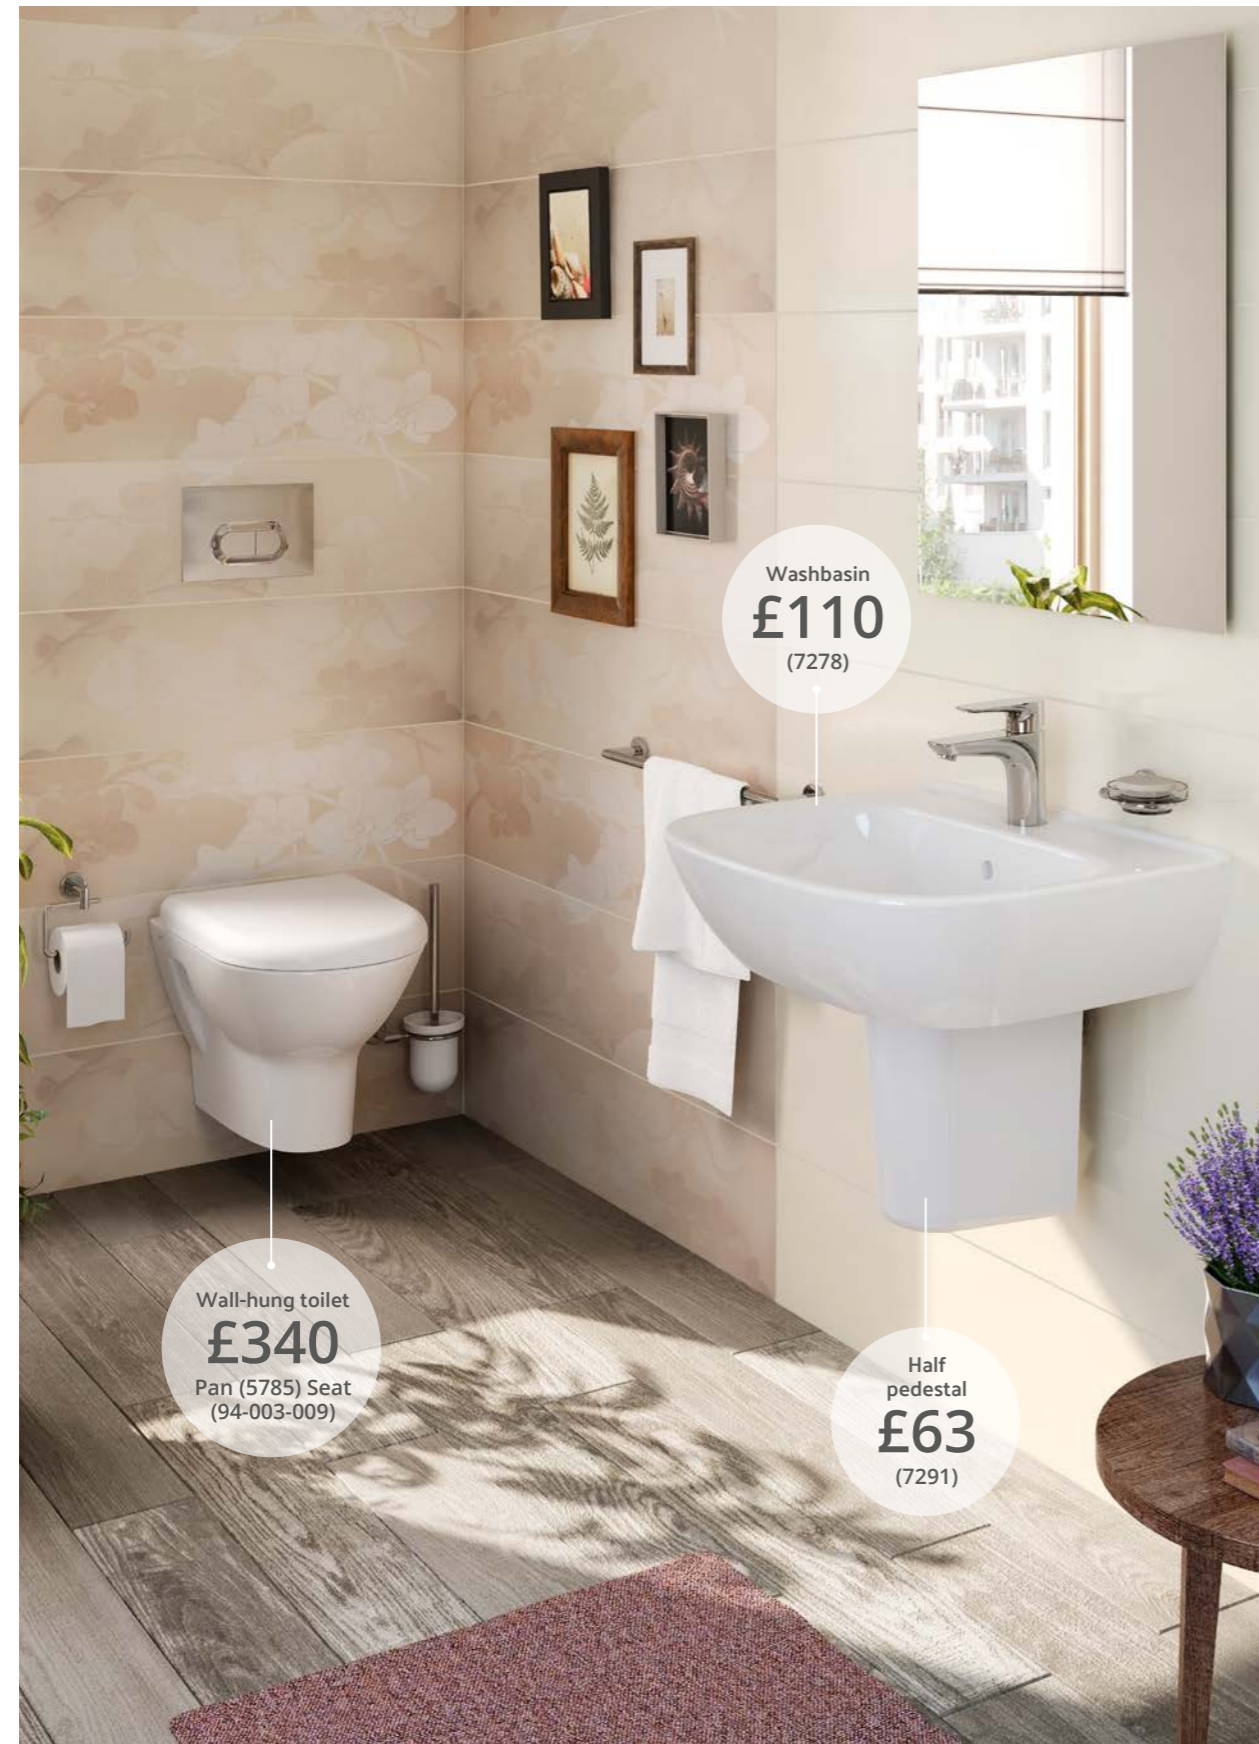

Washbasin, 65cm, 1TH
£132 – 7275L003-0001
 H: 195mm W: 650mm P: 500mm

1TH = 1 tap hole 2TH = 2 tap holes

Washbasin
£110
(7278)

Wall-hung toilet
£340
Pan (5785) Seat (94-003-009)

Half pedestal
£63
(7291)

Comfort height pan, Rim-ex
£327 - 5794B003-0075
H: 480mm W: 360mm P: 625mm RIM-EX
Close-coupled WC pan, Rim-ex, open back
£284 - 5789B003-0075
H: 400mm W: 355mm P: 610mm RIM-EX
Close-coupled cistern, including fittings
£150 - 5783S003-5325
H: 430mm W: 380mm P: 140mm