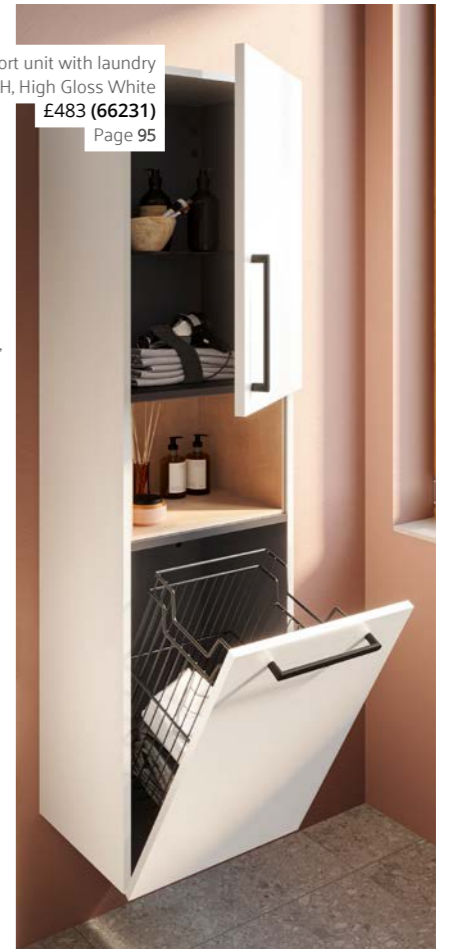

IT'S ALL IN THE DETAIL

V-Care Prime, Rim-ex,
wall-hung WC pan, 54cm
£2,900 (7231B403-6216)
Page 17

shower toilet

Root Flat short unit with laundry
basket, RHH, High Gloss White
£483 (66231)
Page 95

Suit L built-in basin mixer,
Chrome
£179 (A42486)
Page 177