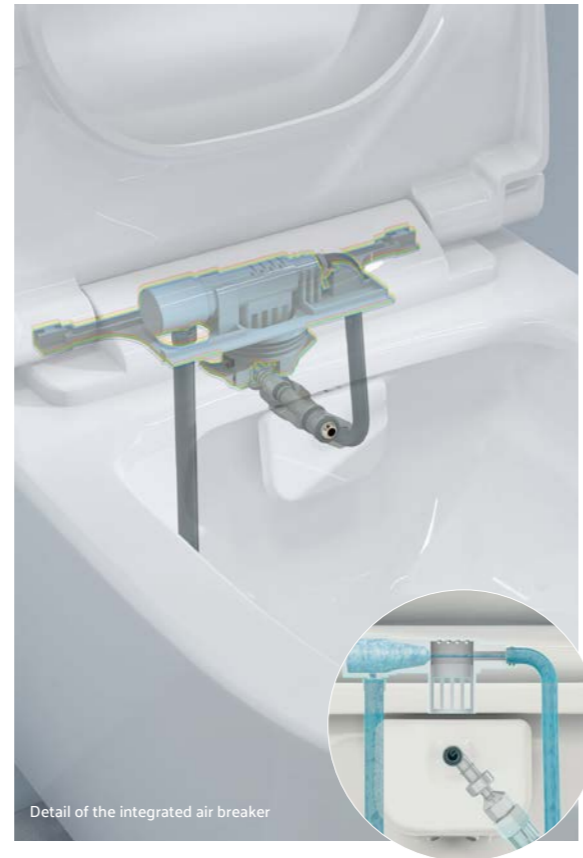

Aquacare shower toilet

Developed by the Vitra Design and Innovation Team, Aquacare is a bidet and toilet in one, offering a refreshing, clean and hygienic bathroom experience. No electrical connections are required as the water is controlled via standard plumbing methods.

The Integra, Sento and M-Line Aquacare toilets feature soft-closing seats and our hygienic Rim-ex design (see page 22), and can also be used with the Vitrus cistern (see page 238).

When installing an Aquacare WC there is no additional equipment or preparation required for installation.

There is also a choice of WC shape to ensure it will blend with any bathroom design. The mixer tap can either be wall-mounted or integrated into the WC design for the ultimate in choice and flexibility.

Detail of the integrated air breaker