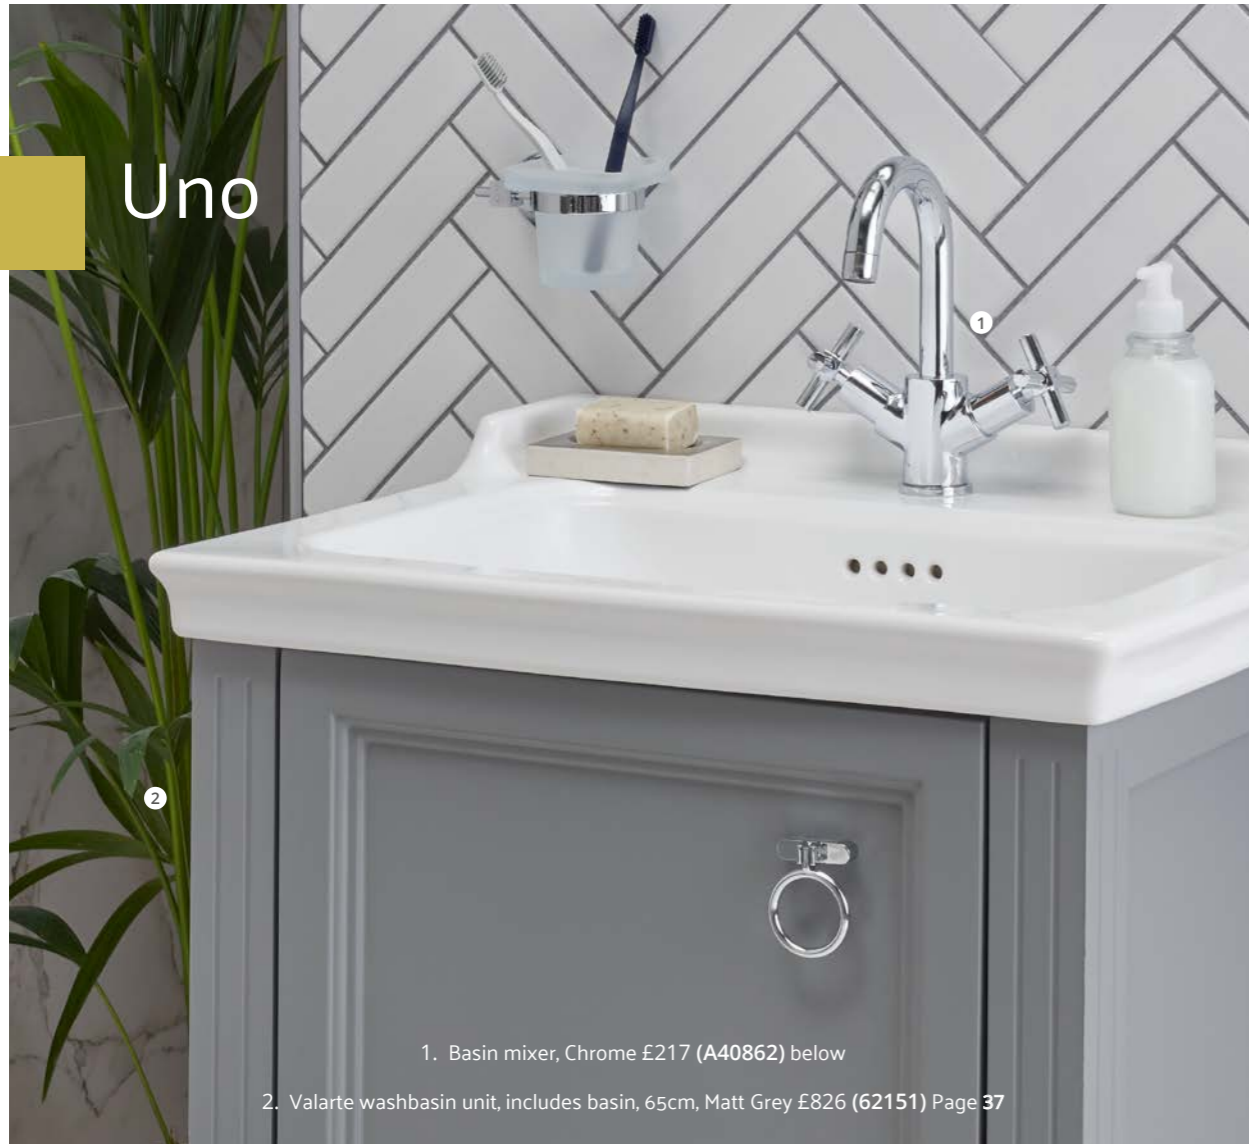

Uno

1. Basin mixer, Chrome £217 (A40862) below

2. Valarte washbasin unit, includes basin, 65cm, Matt Grey £826 (62151) Page 37

Required concealed parts

B1

PRODUCT CODE:
A40835

PRODUCT DESCRIPTION:
Concealed part to be used
with: A40830, A4083023

PRICE:
£113

B3

PRODUCT CODE:
A40834

PRODUCT DESCRIPTION:
Concealed part to be used with:
A40832, A4083223

PRICE:
£91

3TH = 3 tap holes 4TH = 4 tap holes