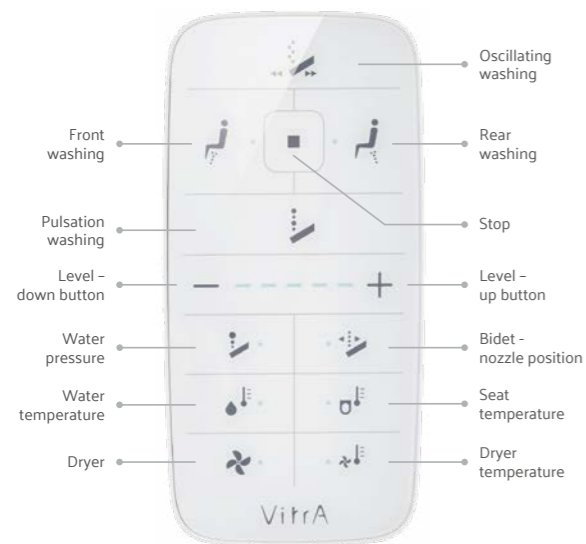

There are three options to choose from, all featuring Rim-ex technology (see page 24):

V-Care Prime

The Prime model raises the standard in terms of features and for the ultimate convenience there is a wall-hung option and a floor-standing version perfect for a retrofit solution. The stylish design complements any bathroom style and the sensor light provides ambient light within the bathroom, perfect for night time visits to the bathroom. There is a full range of cleaning options, including a gentle front cleaning function for women. Heated seat, variable wash settings and drying options are included for the ultimate personalised washing experience.

V-Care Essential

Entry level option but still with plenty of features to meet the cleaning needs of most people. If you don't want the drying option this is the choice for you.

All the V-Care WCs are controlled using a stylish remote control and Vitra Prime can also be used using the app, so the wash experience can be pre programmed.