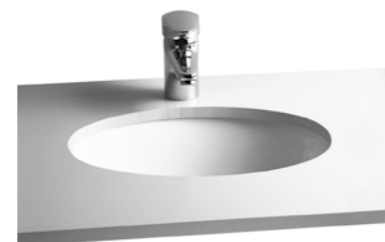

Inset basin, oval, 1TH
 43cm **£122 – 5466B003-0001**
 H: 180mm W: 425mm P: 425mm
 48cm **£122 – 5467B003-0001**
 H: 180mm W: 475mm P: 425mm
 53cm **£122 – 5468B003-0001**
 H: 180mm W: 525mm P: 475mm

Compact semi-recessed basin, 45cm
 1TH **£132 – 5521B003-0001**
 H: 165mm W: 450mm P: 355mm
 Semi-recessed basin, 55cm,
 1TH **£132 – 5524B003-0001**
 2TH **£132 – 5524B003-0022**
 H: 170mm W: 550mm P: 440mm