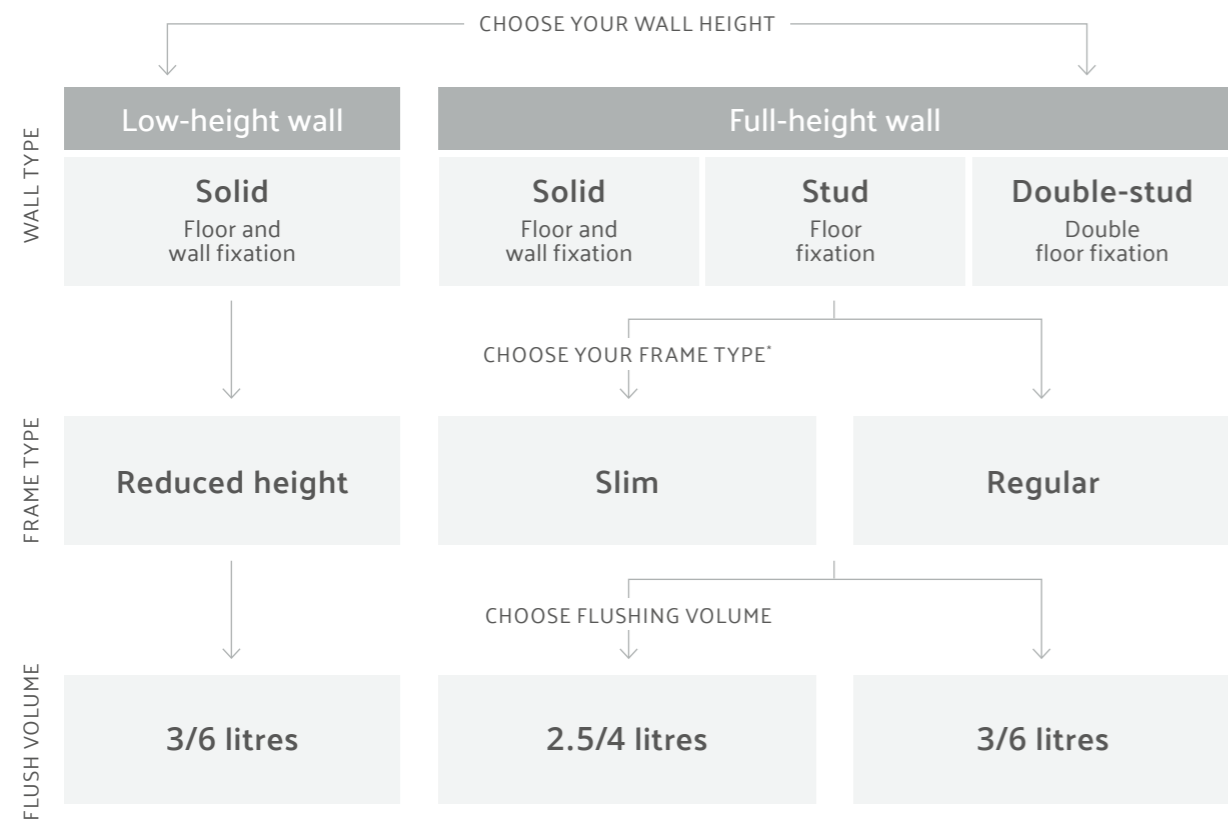

Frames for wall-hung WCs

VitrA's frame systems are crucial to any modern bathroom, supporting and holding wall-hung WCs firmly in place without the need for expensive structural building work.

Whatever your project needs, VitrA's range of frames offers you complete flexibility. The reduced height frame is perfect when space is at a premium or the room has a sloping roof or low window. Both the slim and regular-sized frames can be used in solid, stud and double-stud wall scenarios and are both available with a choice of flushing volumes.

For technical specifications on all products, please visit vitra.co.uk

*Check against our full range of wall-hung frames for WCs, urinals, bidets and washbasins at vitra.co.uk

Need an alternative to a wall-hung frame? Our Vitrus glass concealed cisterns (page 238) for wall-hung and back-to-wall WCs can be used with any wall type, removing the need to create a false wall to hide the frame.