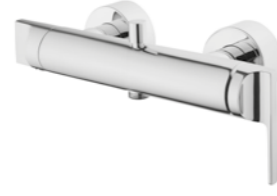

Wall-mounted bath/shower mixer
Chrome **£253 - A42488**
H: 100mm P: 76mm
MP

Features a
45° spout