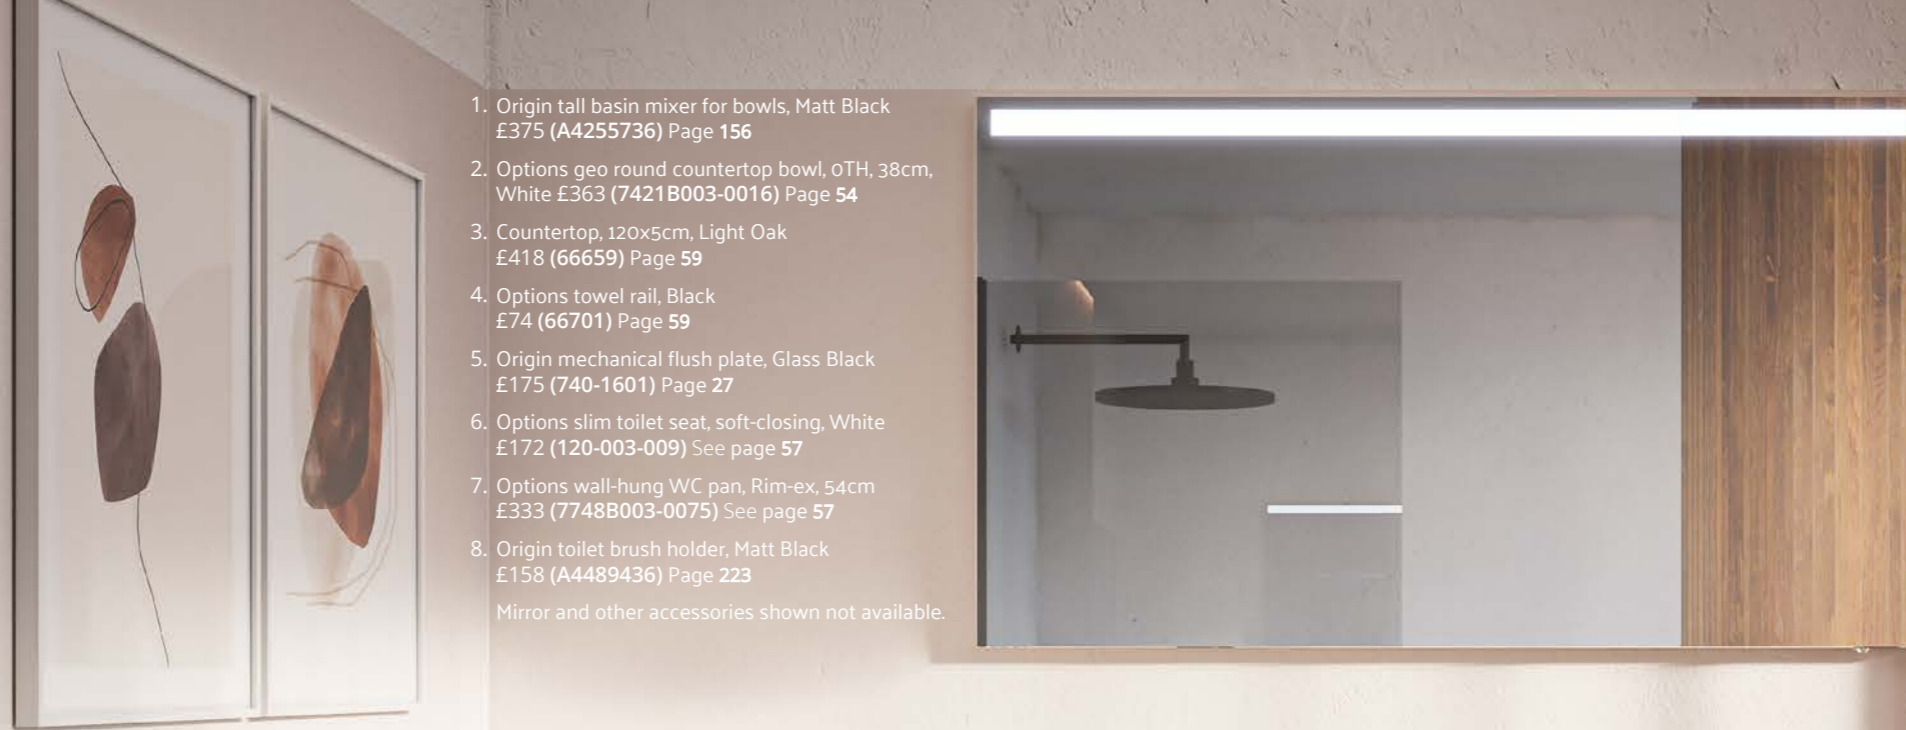

1. Origin tall basin mixer for bowls, Matt Black £375 (A4255736) Page 156
2. Options geo round countertop bowl, OTH, 38cm, White £363 (7421B003-0016) Page 54
3. Countertop, 120x5cm, Light Oak £418 (66659) Page 59
4. Options towel rail, Black £74 (66701) Page 59
5. Origin mechanical flush plate, Glass Black £175 (740-1601) Page 27
6. Options slim toilet seat, soft-closing, White £172 (120-003-009) See page 57
7. Options wall-hung WC pan, Rim-ex, 54cm £333 (7748B003-0075) See page 57
8. Origin toilet brush holder, Matt Black £158 (A4489436) Page 223

Mirror and other accessories shown not available.

Options

Our Options counters and basins are a simple, yet stylish addition to any bathroom. The Options counter is also compatible with a variety of Vitra countertop basins.

Designed to suit all bathrooms, our Options counters are available in width sizes from 60 to 150cm and in six colours. Style your counter with our Options towel rail, available in Chrome or Black.