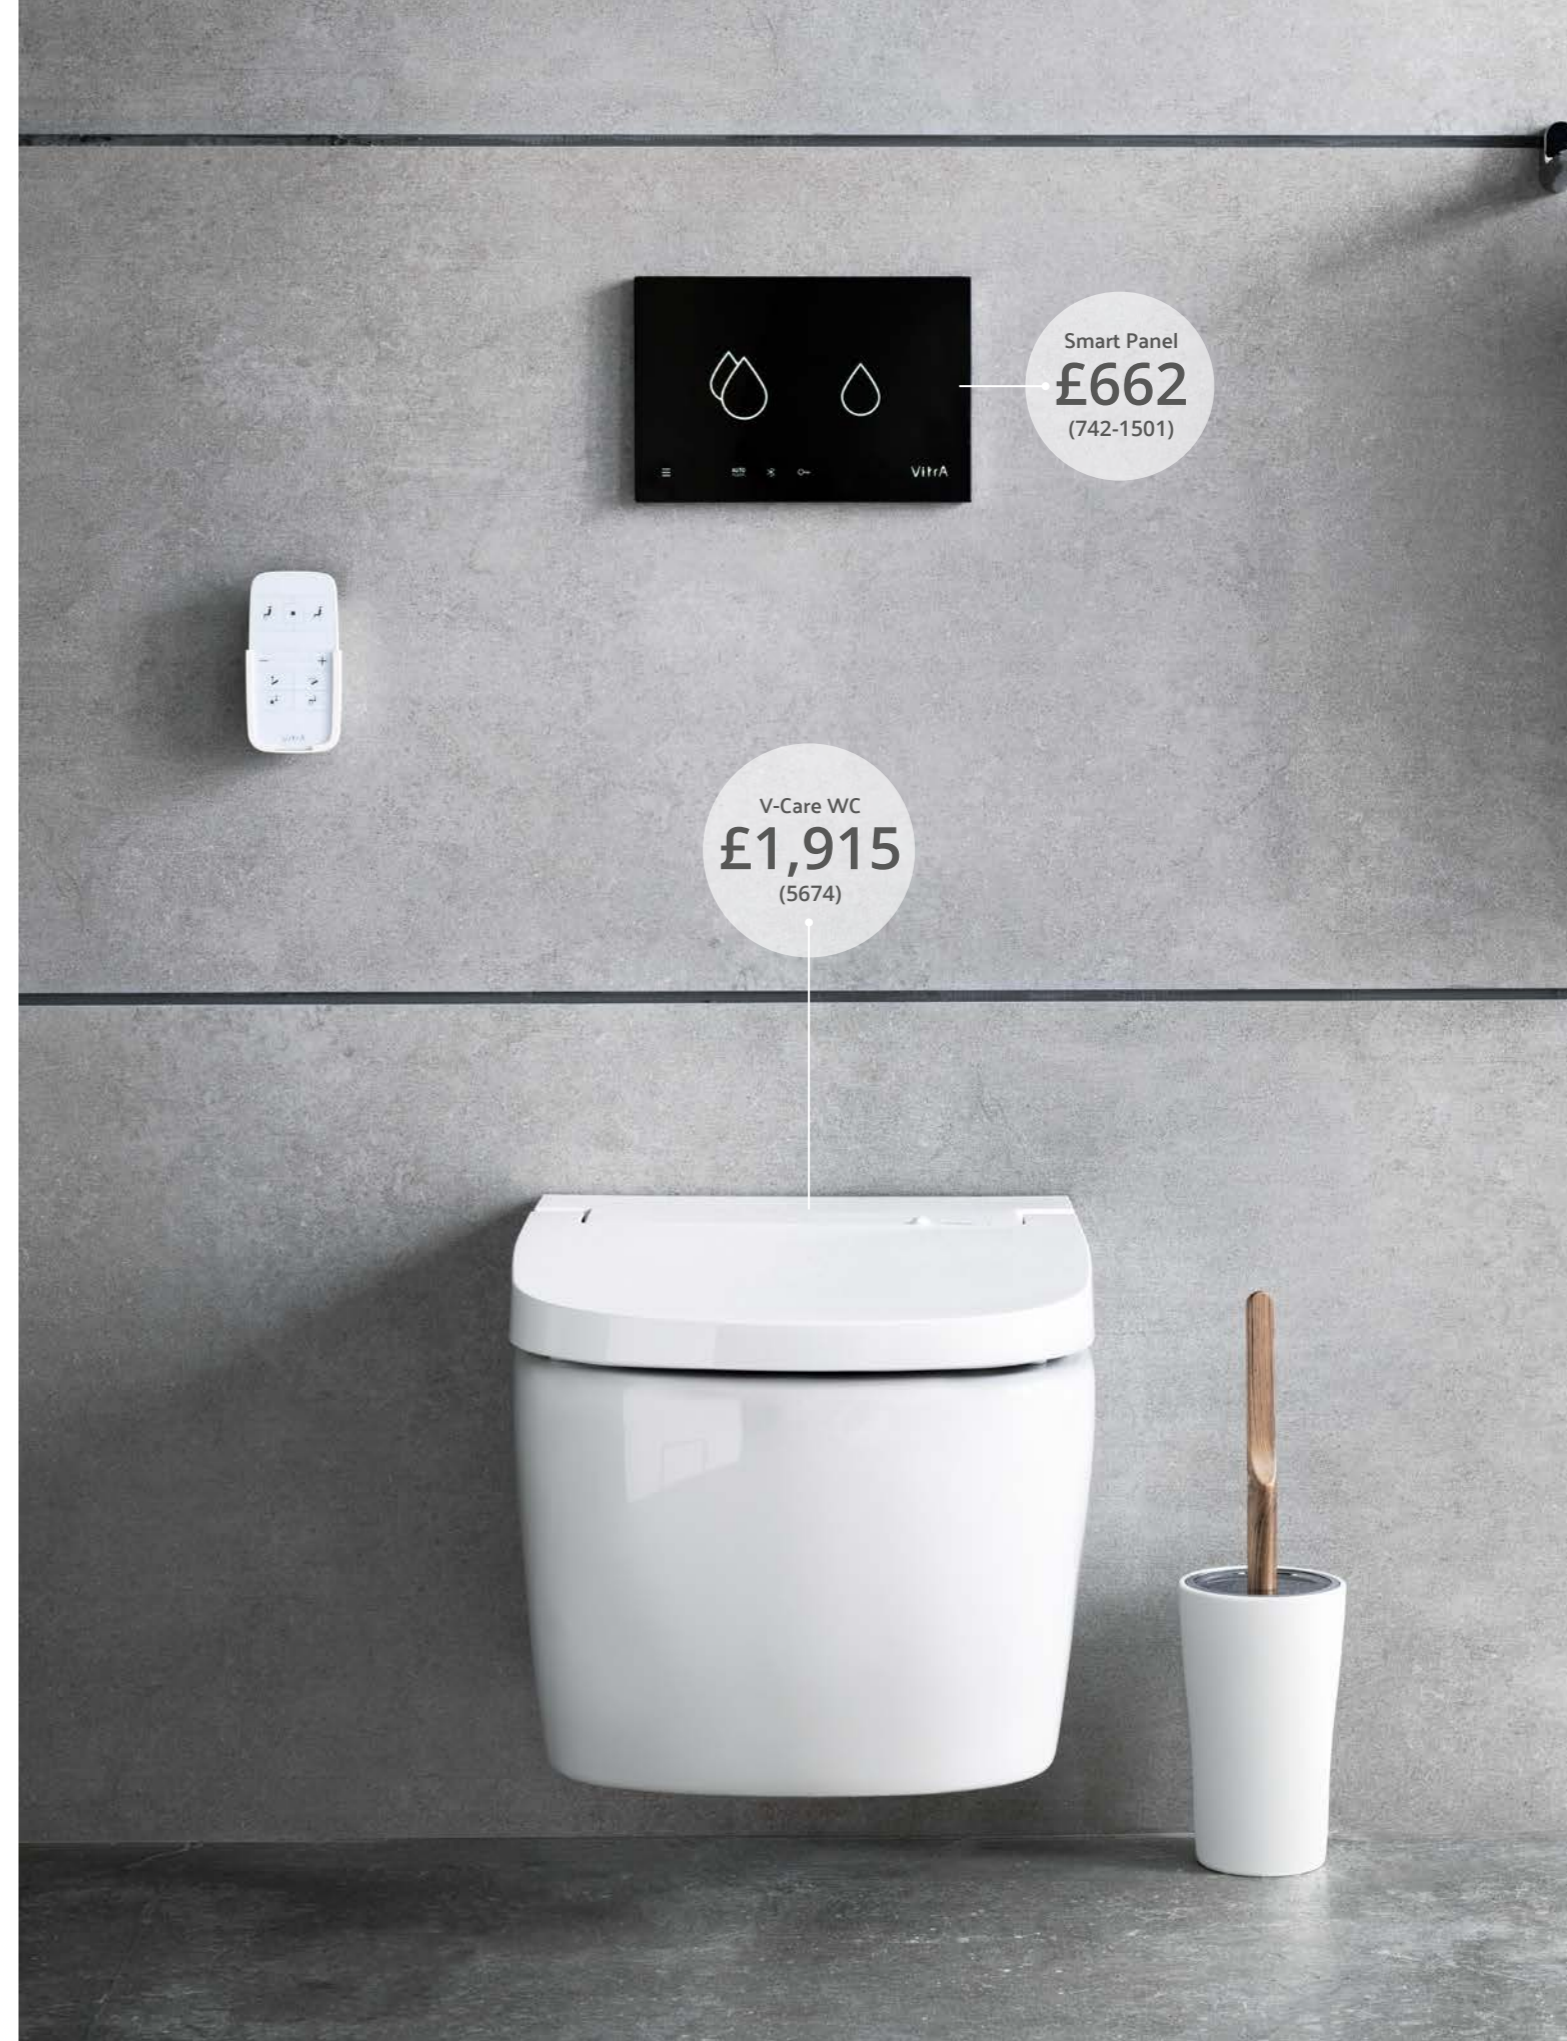

VitrA Hygiene

A unique glazing process developed by VitrA that prevents germs multiplying. From washbasins to WCs, bidets to urinals, products produced with our VitrA Hygiene technology offer superior cleanliness throughout the product's lifetime. VitrA Hygiene is applied as standard to all ceramic products.

Greener living

We are committed to reducing non-renewable resources, not only during manufacture but also in product development, to ensure power and water conservation for every VitrA product.

The VitrA Smart Panel (page 28) syncs with your phone via a dedicated app, putting you in complete control of your water usage. Its latest sensor technology creates our most hygienic and efficient flush ever.

In addition, all our flush plates (page 24) release exactly the right quantity of water, helping you to monitor and conserve usage in one simple action.

Finally, our concealed cisterns (page 234) and wall-hung frames are the hidden partner in the design of your bathroom, allowing you to protect that other precious resource – your space.

For more information about our commitment to innovation and the environment, visit vitra.co.uk