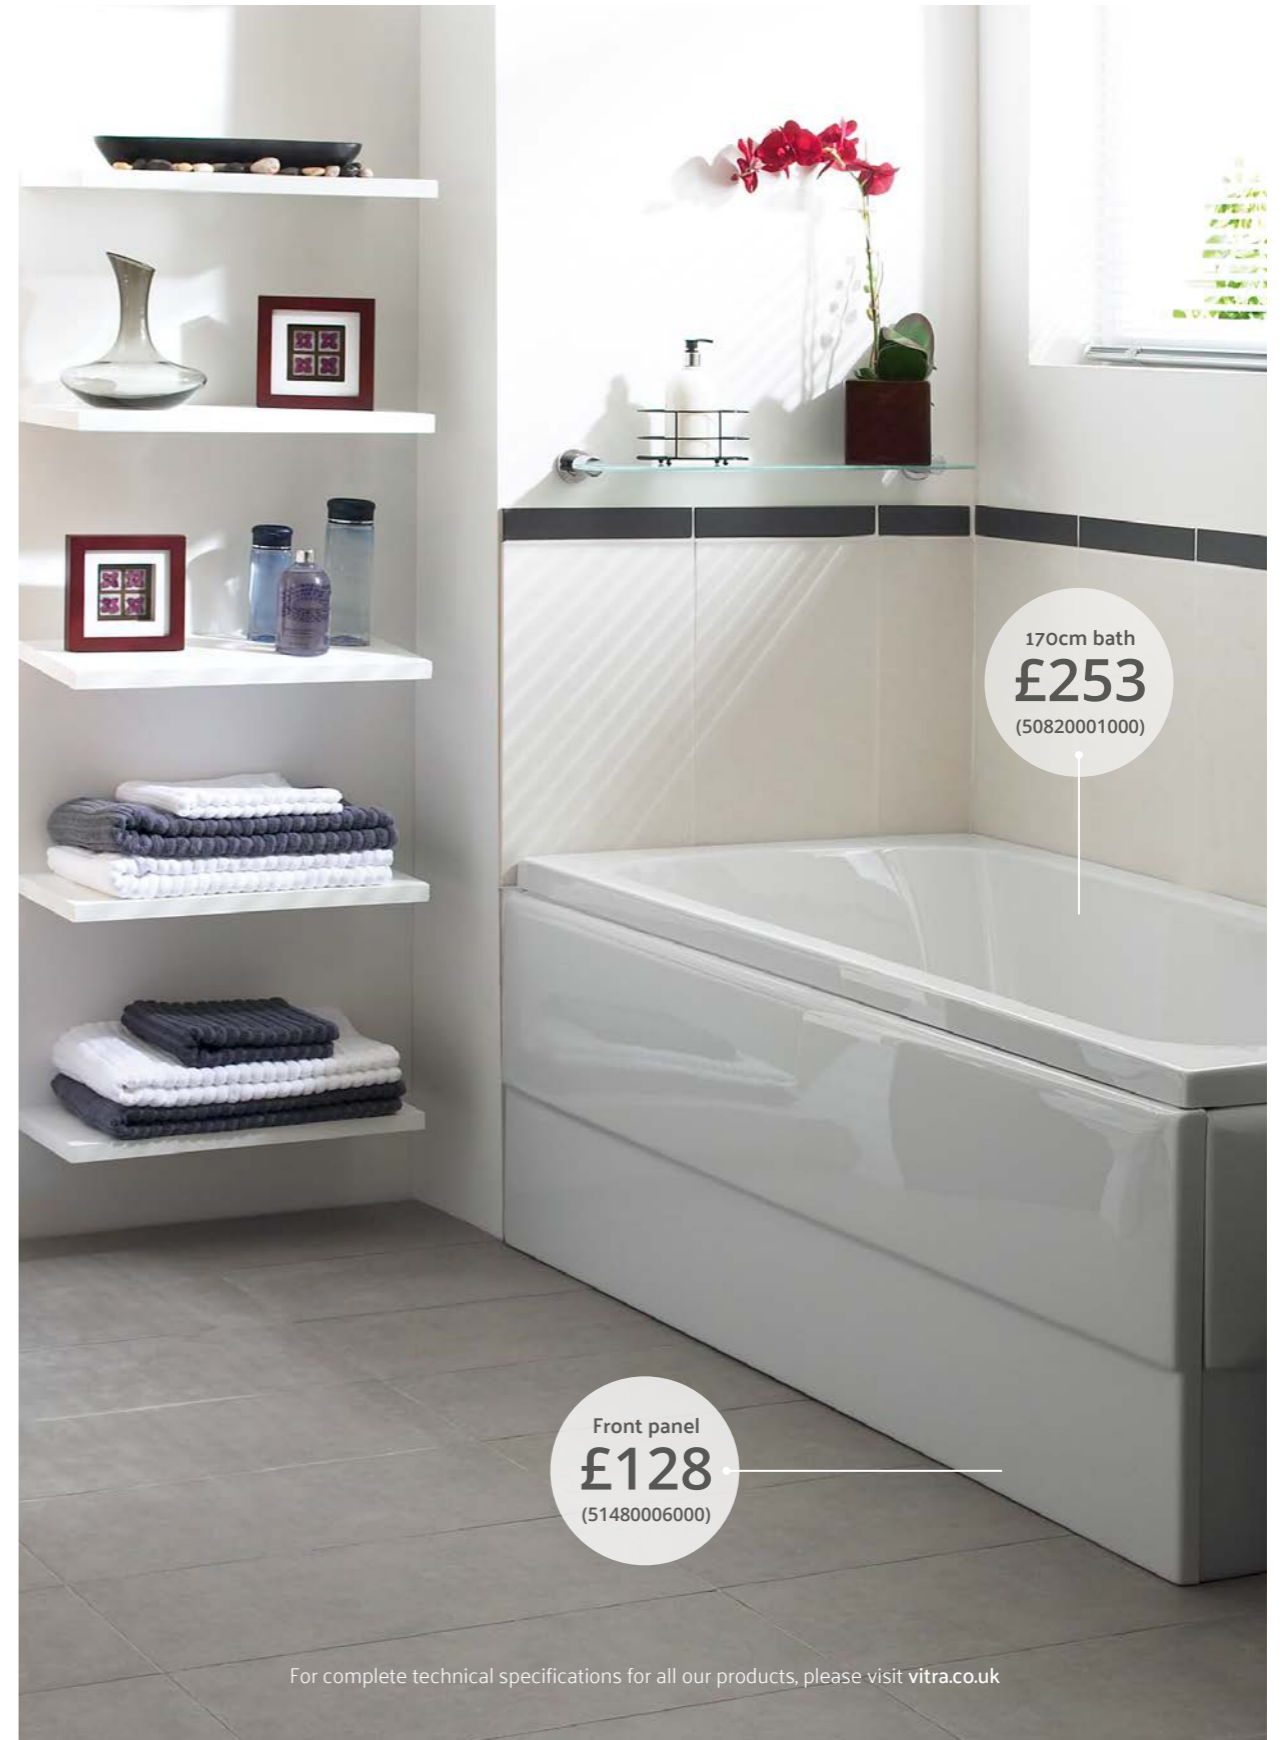

170cm bath
£253
(50820001000)

Front panel
£128
(51480006000)

For complete technical specifications for all our products, please visit vitra.co.uk