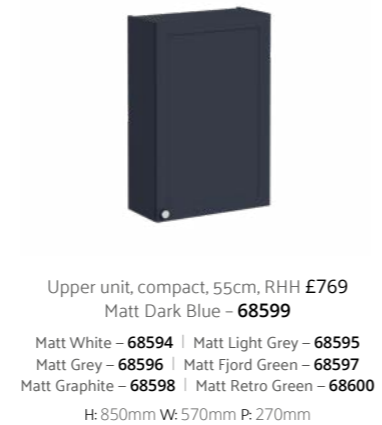

LHH = Left hand hinged RHH = Right hand hinged