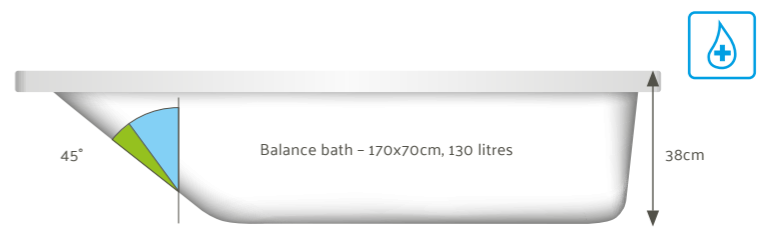

Flat front
bath panel
£171
(5489)

Balance baths

Fantastic water-saving baths available in three popular sizes to fit most bathrooms. Featuring a slightly shallower depth with a generous angled recline, less water is needed to fill the bath. This not only saves water and therefore money, but thanks to its economical design, is much better for the environment.