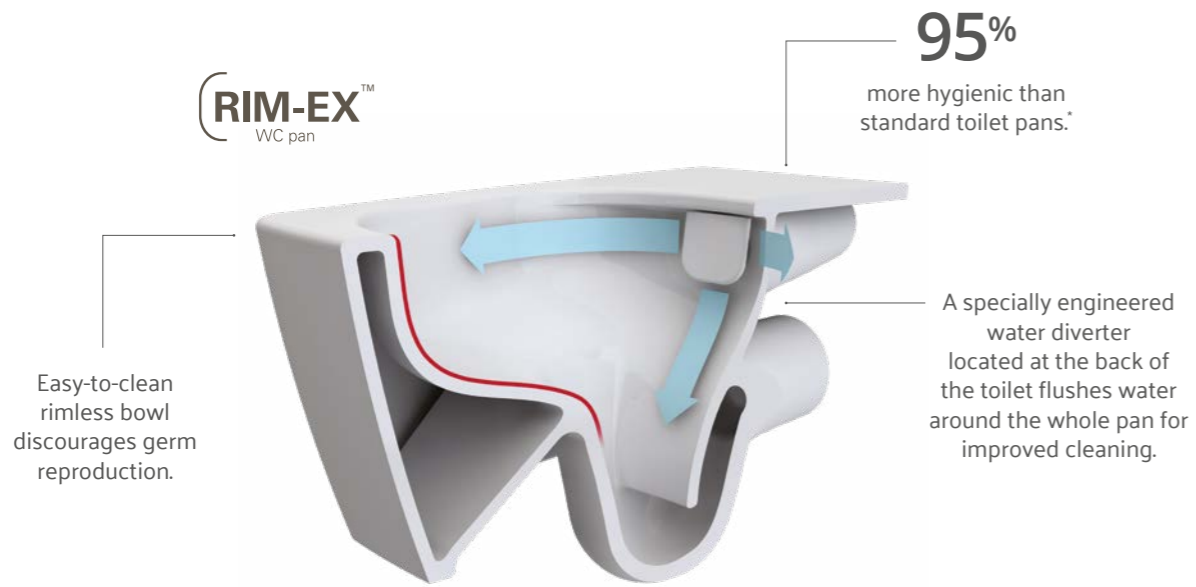

Concealed part
£35 - A41441

Built-in valve
Chrome £25 - A41449

For complete technical specifications for all our products, please visit vitra.co.uk

Rim-ex

Rim-ex harnesses the latest in toilet bowl design. With a rimless, smooth internal pan that eliminates anywhere for germs and dirt to accumulate, the toilet that stays cleaner for longer and actively resists dirt build up.

Tests prove Rim-ex is 95% more hygienic than standard toilet pans* and it is much easier to clean – as there are no ledges you have complete visibility of the bowl. The unique design of the pan incorporates a water diverter to direct the flush around the bowl, which is easily removed for cleaning.

S50
Page 100

S20
Page 108

Vitrus

The Vitrus glass cistern and frame is a unique solution to update your bathroom without having to create a false wall to hide your toilet cistern.

Available in your choice of Black or White, with chrome sides, Vitrus is easy to install and is designed with a large cover opening for easy maintenance and is compatible with all VitrA wall-hung and back-to-wall toilets, including Aquacare.