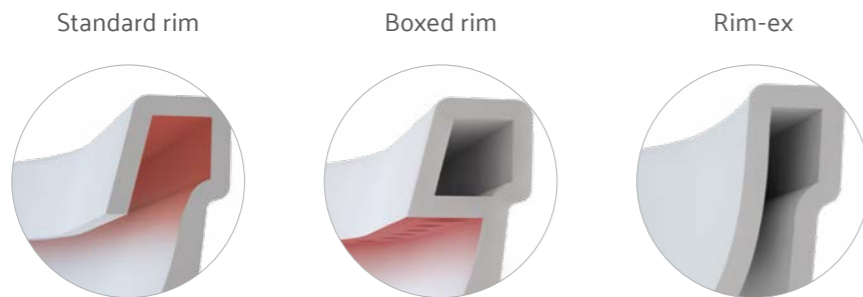

Concealed part
£35 - A41441

Built-in valve
Chrome £25 - A41449

For complete technical specifications for all our products, please visit vitra.co.uk

Rim-ex

Rim-ex harnesses the latest in toilet bowl design. With a rimless, smooth internal pan that eliminates anywhere for germs and dirt to accumulate, the toilet that stays cleaner for longer and actively resists dirt build up.

Tests prove Rim-ex is 95% more hygienic than standard toilet pans* and it is much easier to clean – as there are no ledges you have complete visibility of the bowl. The unique design of the pan incorporates a water diverter to direct the flush around the bowl, which is easily removed for cleaning.

M-Line
Page 64

Integra
Page 79

Zentrum
Page 85

*Tests undertaken by the Akdeniz University, Turkey, show Vitra Rim-ex toilet pans are easier to clean and 95% more hygienic compared to standard toilet pans.

S50
Page 100

S20
Page 108

Vitrus

The Vitrus glass cistern and frame is a unique solution to update your bathroom without having to create a false wall to hide your toilet cistern.

Available in your choice of Black or White, with chrome sides, Vitrus is easy to install and is designed with a large cover opening for easy maintenance and is compatible with all VitrA wall-hung and back-to-wall toilets, including Aquacare.