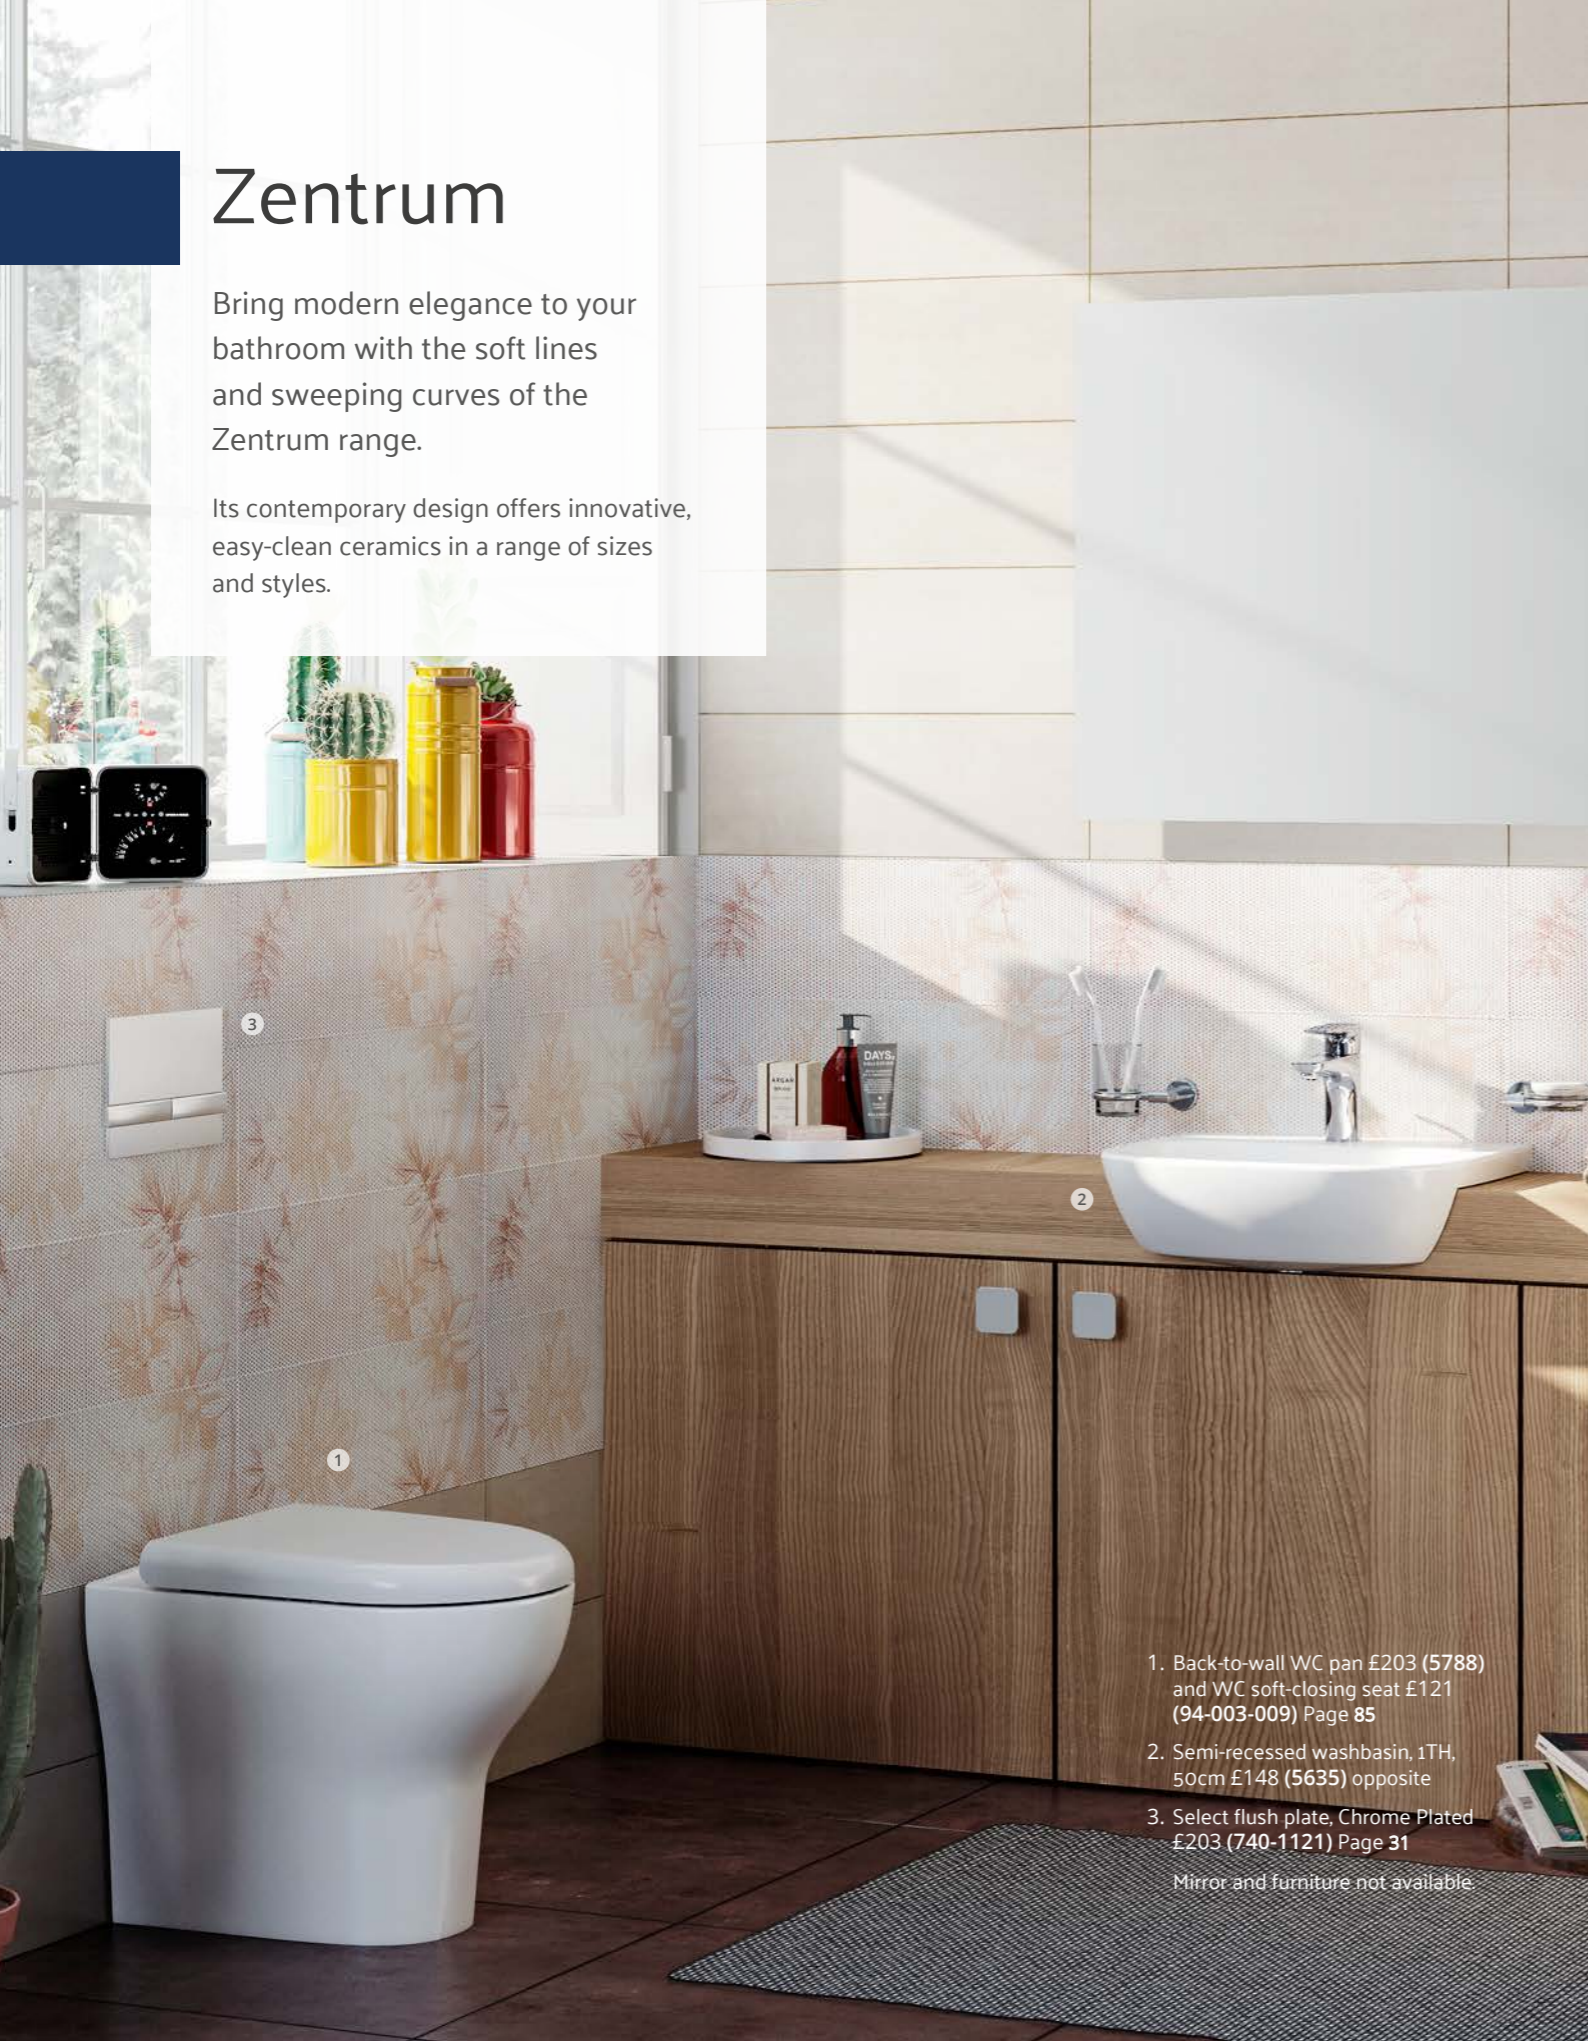

H: 400mm W: 365mm P: 540mm

Toilet seats not included with WCs unless specified

1. Floor-standing bidet, back-to-wall, 54cm
£230 (7084B003-0288)

2. Floor-standing single WC, Rim-ex,
 back-to-wall, 54cm **£215 (7085B003-0075)**

3. Toilet seat
£93 (91-003-001)

4. Loop O mechanical flush plate, Matt Black
£39 (740-0511)

Zentrum

Bring modern elegance to your bathroom with the soft lines and sweeping curves of the Zentrum range.

Its contemporary design offers innovative, easy-clean ceramics in a range of sizes and styles.

1. Back-to-wall WC pan £203 (5788) and WC soft-closing seat £121 (94-003-009) Page 85
 2. Semi-recessed washbasin, 1TH, 50cm £148 (5635) opposite
 3. Select flush plate, Chrome Plated £203 (740-1121) Page 31
- Mirror and furniture not available