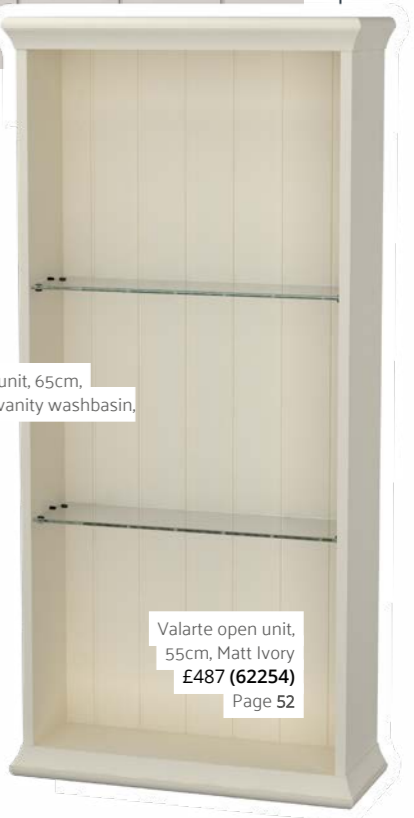

Valarte washbasin unit, 65cm, 1 drawer including vanity washbasin, 3TH, Matt Ivory
£963 (62188)
Page 48

Valarte open unit, 55cm, Matt Ivory
£487 (62254)
Page 52

natural elegance

For complete technical specifications on all our products, please visit vitra.co.uk