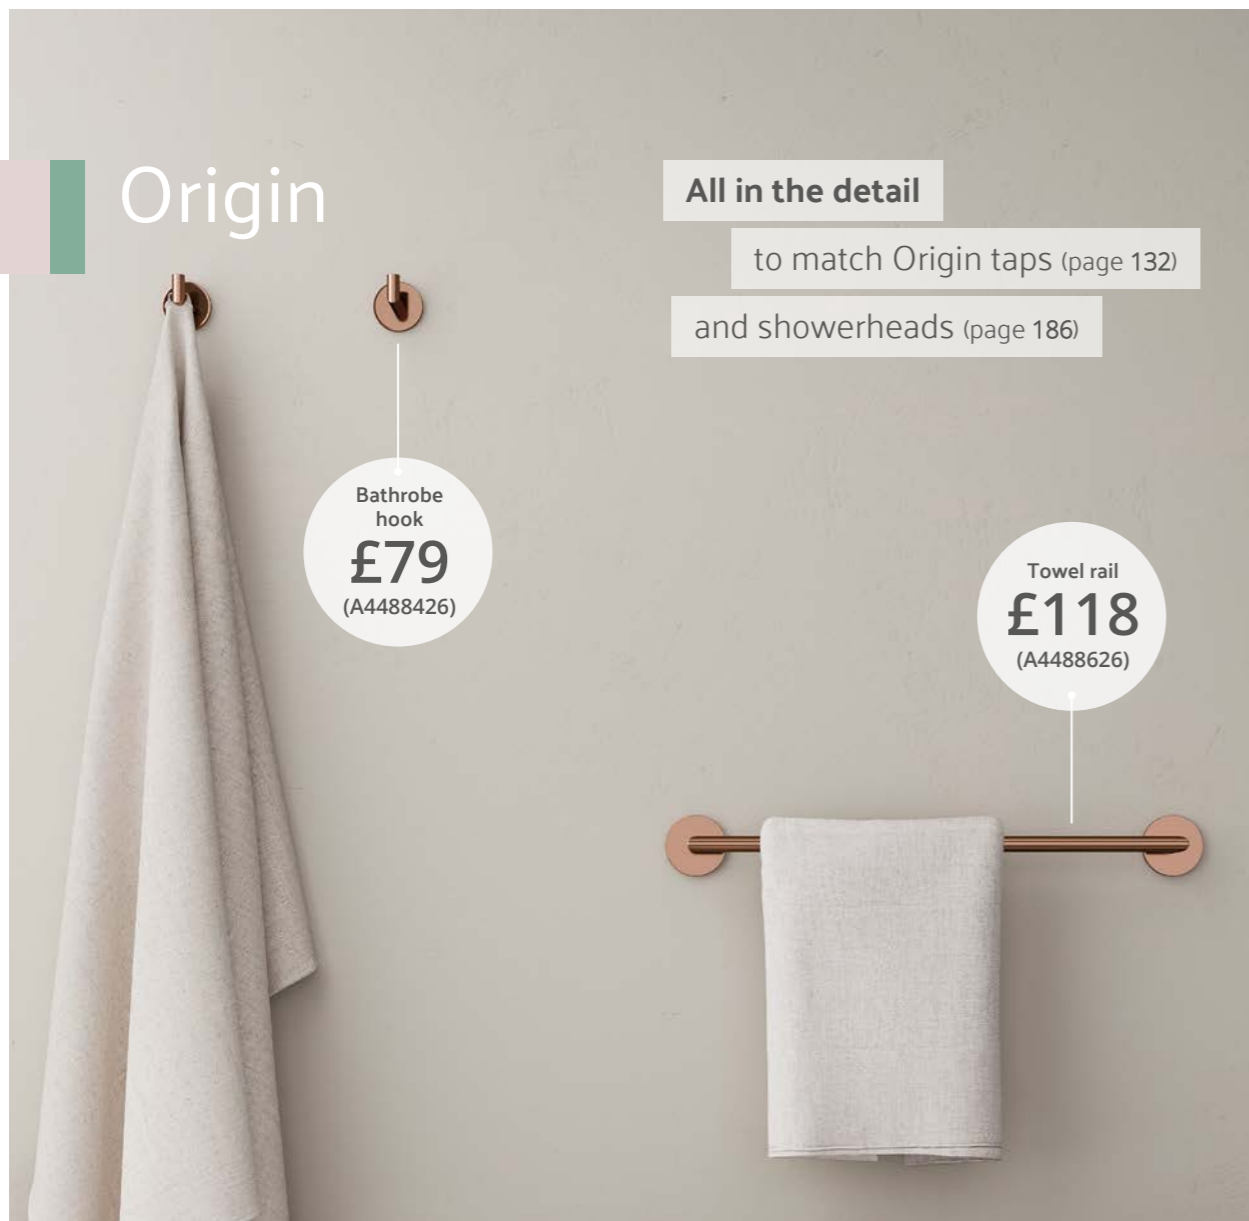

Origin

All in the detail

to match Origin taps (page 132)

and showerheads (page 186)

Bathrobe hook
£79
(A4488426)

Towel rail
£118
(A4488626)

Countertop touch free soap dispenser, tall, battery operated
Copper **£470 - A4476126**
Brushed Nickel **£585 - A4476134**
Chrome **£390 - A44761**
Matt Black **£585 - A4476136**
H: 287mm W: 58mm P: 109mm

Built-in touch free soap dispenser, mains supply
Chrome **£340 - A44700**
Brushed Nickel **£510 - A4470034**
Copper **£410 - A4470026**
Matt Black **£510 - A4470036**
H: 58mm W: 58mm P: 124mm

Built-in touch free soap dispenser, battery operated
Copper **£390 - A4475926**
Brushed Nickel **£490 - A4475934**
Chrome **£325 - A44759**
Matt Black **£585 - A4475936**
H: 58mm W: 58mm P: 124mm

Towel rail, 60cm
Chrome **£92 - A44897**
Brushed Nickel **£111 - A4489734**
Copper **£138 - A4489726**
Black **£138 - A4489736**
H: 58mm W: 658mm P: 69mm

Triple towel rail, 60cm
Brushed Nickel **£190 - A4489934**
Chrome **£156 - A44899**
Copper **£235 - A4489926**
Black **£235 - A4489936**
H: 58mm W: 658mm P: 207mm

Vertical towel rail
Copper **£275 - A4489826**
Chrome **£180 - A44898**
Brushed Nickel **£220 - A4489834**
Black **£275 - A4489836**
H: 464mm W: 58mm P: 140mm

Towel rail, 45cm
Matt Black **£147 - A4488636**
Brushed Nickel **£147 - A4488634**
Chrome **£98 - A44886**
Copper **£118 - A4488626**
H: 58mm W: 508mm P: 69mm

Toilet roll holder
Chrome **£79 - A44887**
Brushed Nickel **£118 - A4488734**
Copper **£94 - A4488726**
Matt Black **£118 - A4488736**
H: 58mm W: 162mm P: 80mm

Bathrobe hook
Matt Black **£98 - A4488436**
Brushed Nickel **£98 - A4488434**
Chrome **£66 - A44884**
Copper **£79 - A4488426**
H: 58mm W: 58mm P: 64mm

Countertop touch free soap dispenser, short, mains supply
Matt Black **£510 - A4469936**
Brushed Nickel **£510 - A4469934**
Chrome **£340 - A44699**
Copper **£410 - A4469926**
H: 105mm W: 58mm P: 109mm

Countertop touch free soap dispenser, short, battery operated
Brushed Nickel **£490 - A4475834**
Chrome **£325 - A44758**
Copper **£390 - A4475826**
Matt Black **£585 - A4475836**
H: 105mm W: 58mm P: 109mm

Countertop touch free soap dispenser, tall, mains supply
Chrome **£408 - A44760**
Brushed Nickel **£615 - A4476034**
Copper **£408 - A4476026**
Matt Black **£615 - A4476036**
H: 287mm W: 58mm P: 109mm

Free-standing toilet brush holder
Copper **£111 - A4489326**
Brushed Nickel **£137 - A4489334**
Chrome **£92 - A44893**
Matt Black **£137 - A4489336**
H: 397mm W: 70mm P: 70mm

Toilet brush holder
Brushed Nickel **£151 - A4489434**
Chrome **£101 - A44894**
Copper **£121 - A4489426**
Matt Black **£151 - A4489436**
H: 397mm W: 70mm P: 77mm

Magnifying mirror, wall-mounted
Chrome **£450 - A44895**
H: 70mm W: 200mm P: 235mm

● Brushed Nickel ● Chrome ● Copper ● Matt Black