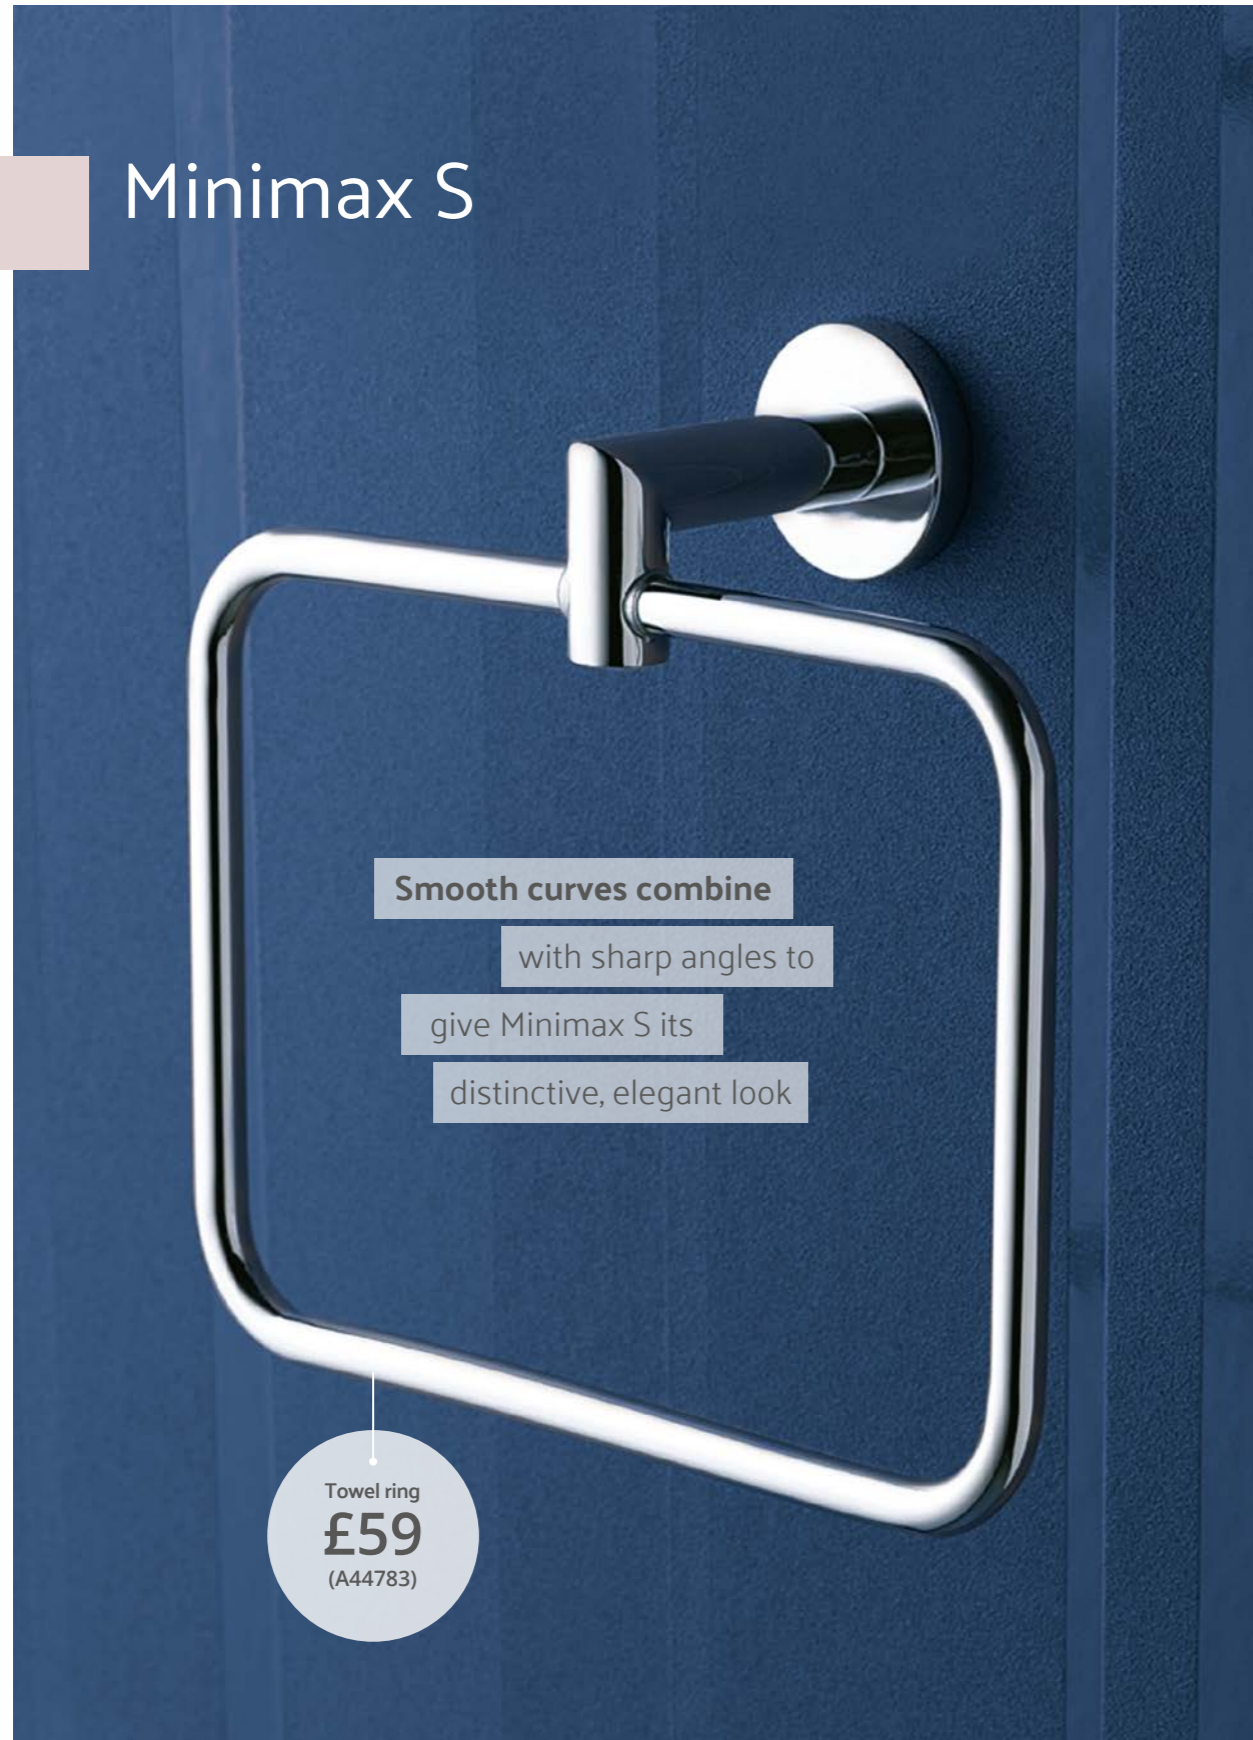

Bathrobe hook
Chrome £30 - **A44998**
H: 48mm W: 48mm P: 66mm

Toothbrush holder
Chrome £42 - **A44993**
H: 95mm W: 67mm P: 102mm

Soap dish
Chrome £44 - **A44992**
H: 48mm W: 110mm P: 125mm

All the angles

Bring order to your
bathroom with our
wall-hung accessory range.

Toilet brush holder
Chrome £84 - **A44999**
H: 360mm W: 110mm P: 130mm

Towel holder, Chrome £66 - **A44995**
H: 48mm W: 512mm P: 75mm

Covered toilet roll holder, Chrome £59 - **A44996**
H: 138mm W: 143mm P: 66mm

Toilet roll holder, Chrome £49 - **A44997**
H: 110mm W: 143mm P: 66mm

Q-Line

Minimax S

Smooth curves combine
with sharp angles to
give Minimax S its
distinctive, elegant look

Towel ring
£59
(A44783)

Robe hook, Chrome £23 - A44787
H: 50mm W: 45mm P: 70mm