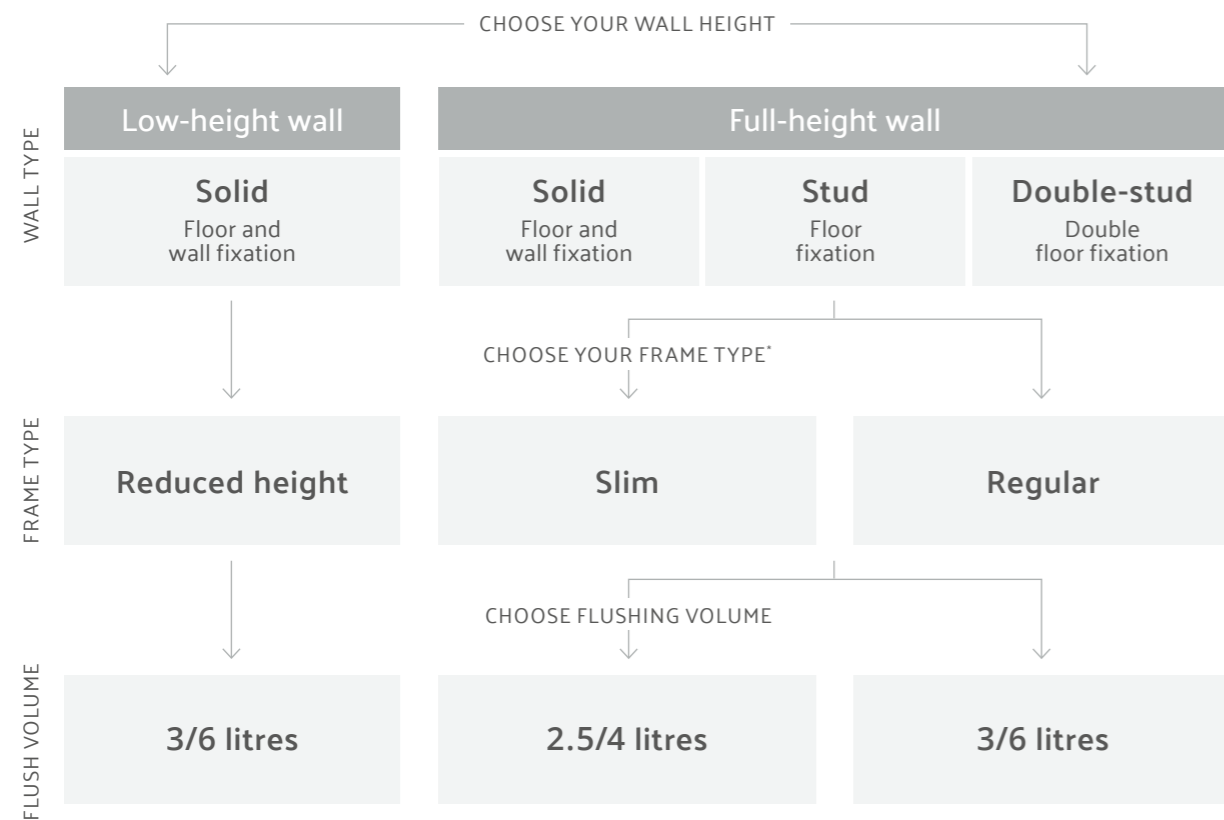

Smart Panel
£633
(742-1501)

A seamless blend
of elegant design and
eco-conscious intelligence

V-Care
Comfort WC
£2,550
(5674B003-6104)

Frames for wall-hung WCs

VitrA's frame systems are crucial to any modern bathroom, supporting and holding wall-hung WCs firmly in place without the need for expensive structural building work.

Whatever your project needs, VitrA's range of frames offers you complete flexibility. The reduced height frame is perfect when space is at a premium or the room has a sloping roof or low window. Both the slim and regular-sized frames can be used in solid, stud and double-stud wall scenarios and are both available with a choice of flushing volumes.

For technical specifications on all products, please visit vitra.co.uk

*Check against our full range of wall-hung frames for WCs, urinals, bidets and washbasins at vitra.co.uk

Need an alternative to a wall-hung frame? Our Vitrus glass concealed cisterns (page 26) for wall-hung and back-to-wall WCs can be used with any wall type, removing the need to create a false wall to hide the frame.