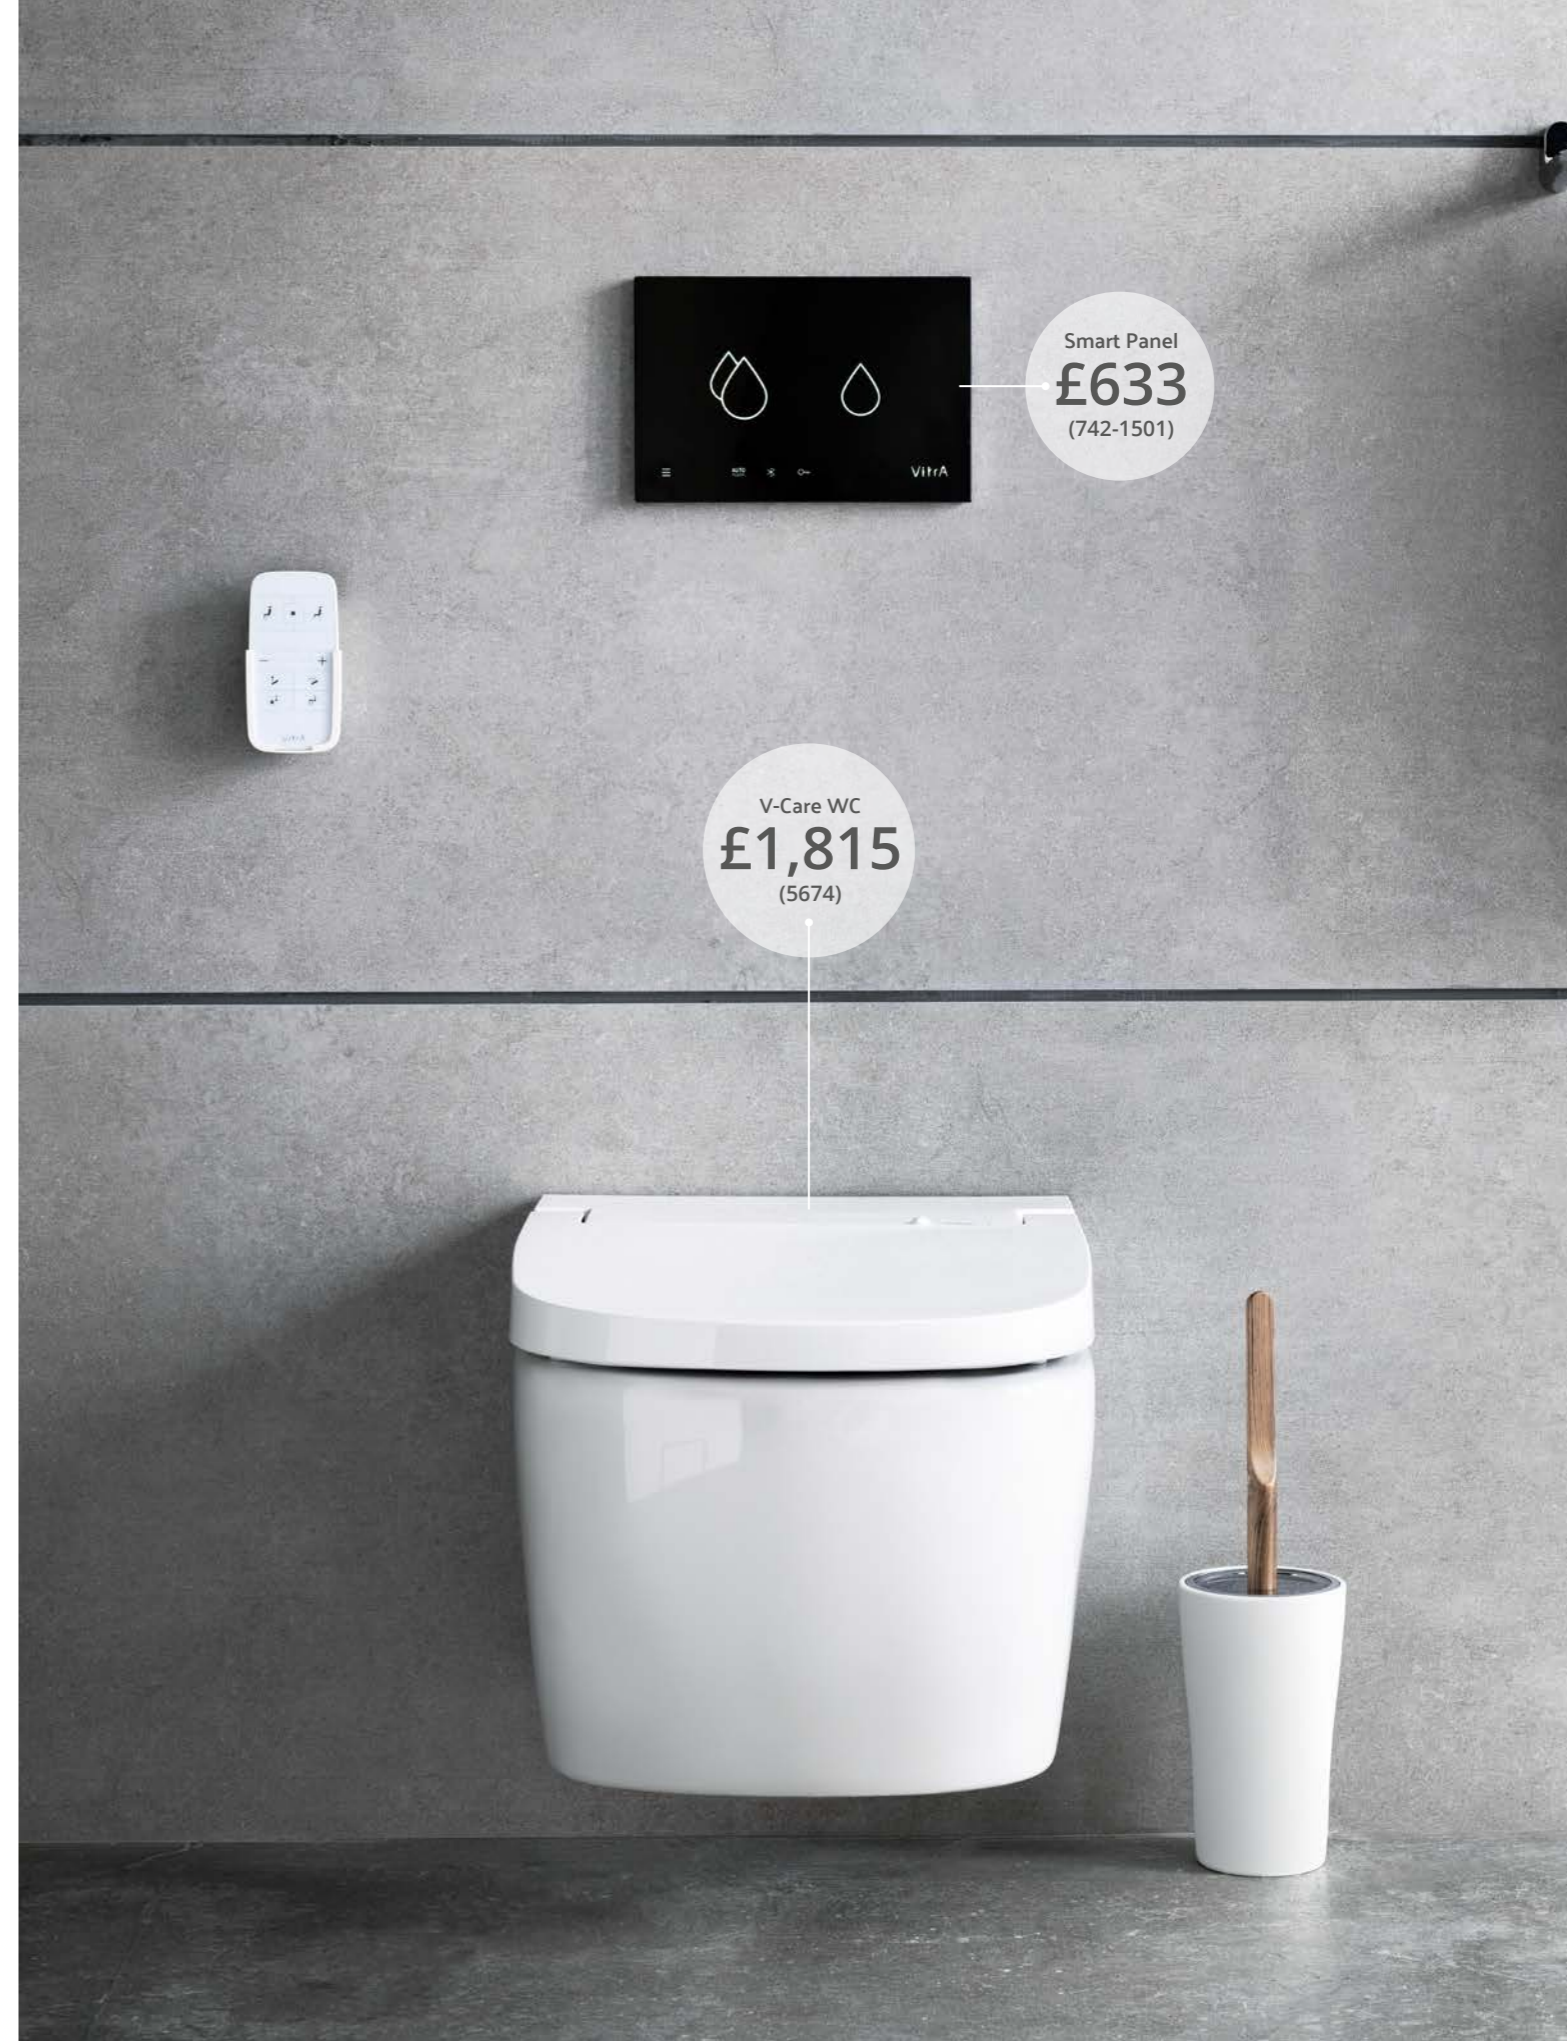

VitrA Hygiene

A unique glazing process developed by VitrA that prevents germs multiplying. From washbasins to WCs, bidets to urinals, products produced with our VitrA Hygiene technology offer superior cleanliness throughout the product's lifetime. VitrA Hygiene is applied as standard to all ceramic products.

Greener living

We are committed to reducing non-renewable resources, not only during manufacture but also in product development, to ensure power and water conservation for every VitrA product.

The VitrA Smart Panel (page 32) syncs with your phone via a dedicated app, putting you in complete control of your water usage. Its latest sensor technology creates our most hygienic and efficient flush ever.

In addition, all our flush plates (page 28) release exactly the right quantity of water, helping you to monitor and conserve usage in one simple action.

Finally, our concealed cisterns (page 34) and wall-hung frames are the hidden partner in the design of your bathroom, allowing you to protect that other precious resource – your space.

For more information about our commitment to innovation and the environment, visit vitra.co.uk