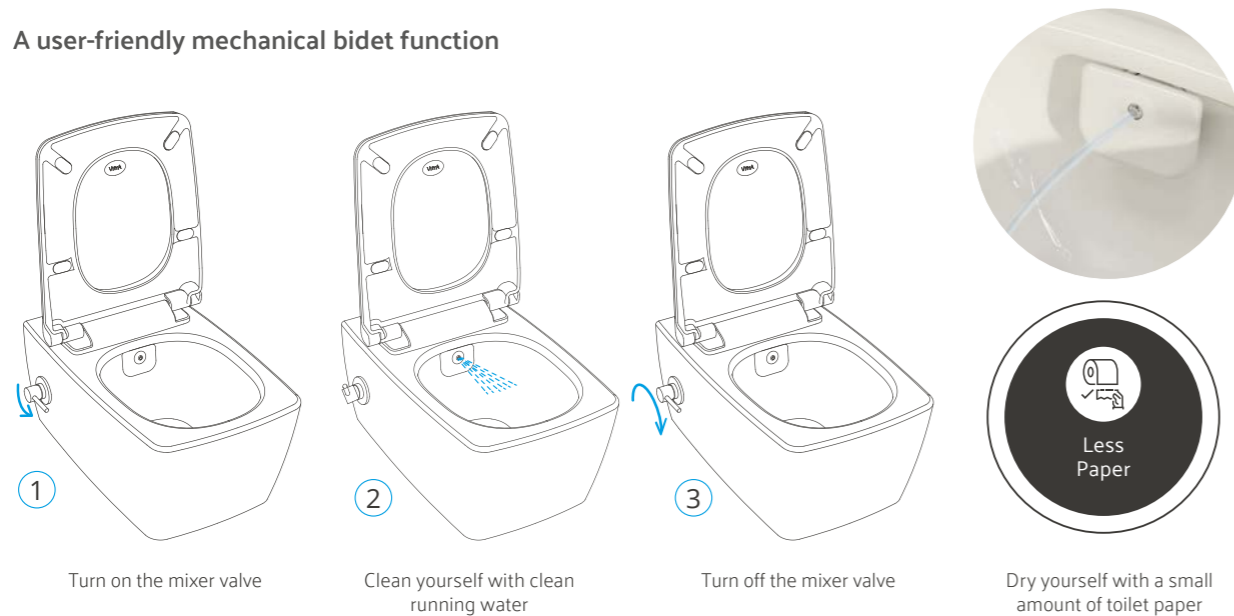

V-Care Comfort WC pan **£2,550 - 5674B003-6104**
H: 455mm W: 380mm P: 600mm

V-Care Essential WC pan **£1,815 - 5674B003-6103**
H: 405mm W: 355mm P: 540mm

Aquacare shower toilet

Developed by the Vitra Design and Innovation Team, Aquacare is a bidet and toilet in one, offering a refreshing, clean and hygienic bathroom experience. No electrical connections are required as the water is controlled via standard plumbing methods.

The Integra, Sento and M-Line Aquacare toilets feature soft-closing seats and our hygienic Rim-ex design (see page 24), and can also be used with the Vitrus cistern (see page 26).

When installing an Aquacare WC there is no additional equipment or preparation required for installation.

There is also a choice of WC shape to ensure it will blend with any bathroom design. The mixer tap can either be wall-mounted or integrated into the WC design for the ultimate in choice and flexibility.

Detail of the integrated air breaker

A user-friendly mechanical bidet function

Available with an integrated or wall-mounted mixer valve.

Increased hygiene

Aquacare WCs feature a non-return valve providing an air break to prevent contaminated water from the pan travelling back through the system. Fully compatible with the EN1717 regulation which protects against the pollution of drinking water.