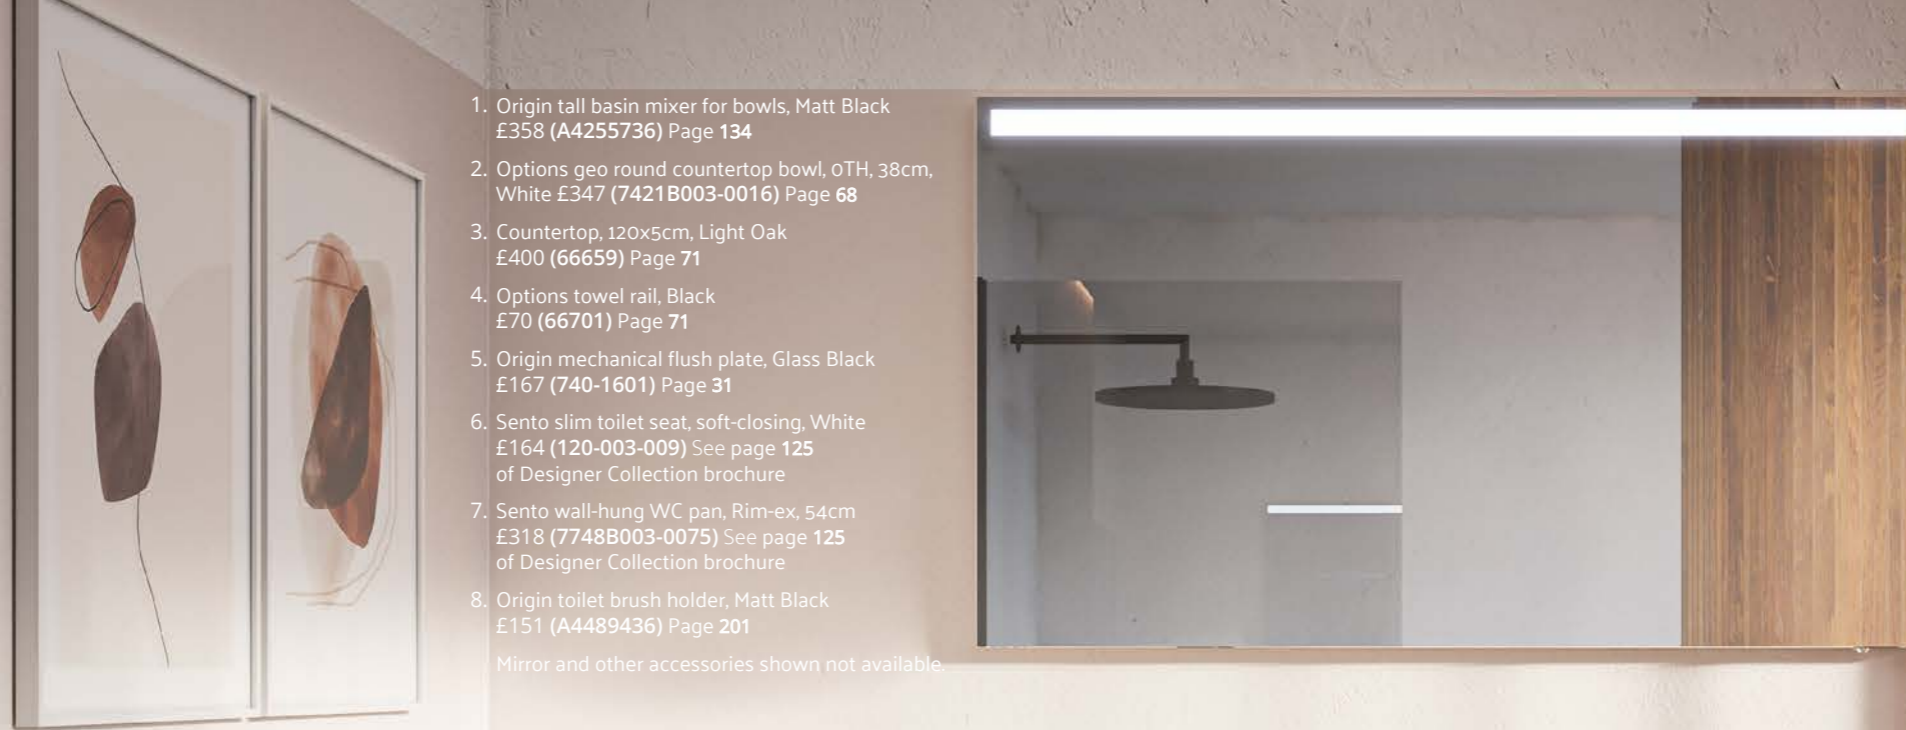

1. Origin tall basin mixer for bowls, Matt Black £358 (A4255736) Page 134
2. Options geo round countertop bowl, oTH, 38cm, White £347 (7421B003-0016) Page 68
3. Countertop, 120x5cm, Light Oak £400 (66659) Page 71
4. Options towel rail, Black £70 (66701) Page 71
5. Origin mechanical flush plate, Glass Black £167 (740-1601) Page 31
6. Sento slim toilet seat, soft-closing, White £164 (120-003-009) See page 125 of Designer Collection brochure
7. Sento wall-hung WC pan, Rim-ex, 54cm £318 (7748B003-0075) See page 125 of Designer Collection brochure
8. Origin toilet brush holder, Matt Black £151 (A4489436) Page 201

Mirror and other accessories shown not available.

Options

Our Options counters and basins are a simple, yet stylish addition to any bathroom. The Options counter is also compatible with variety of Vitra countertop basins.

Designed to suit all bathrooms, our Options counters are available in width sizes from 60 to 150cm and in six colours. Style your counter with our Options towel rail, available in Chrome or Black.