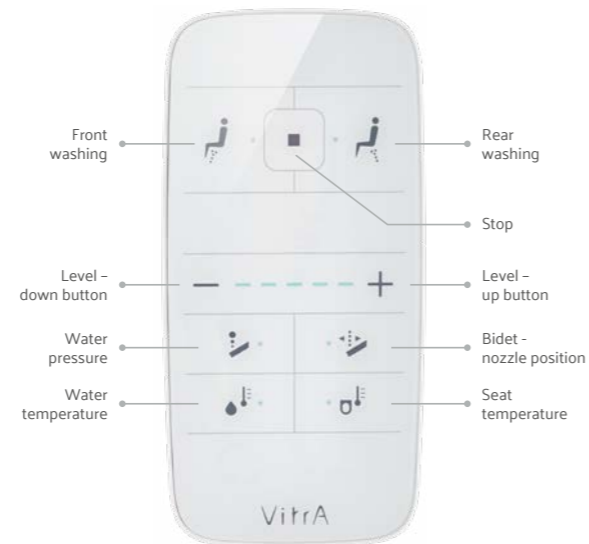

There are three options to choose from, all featuring Rim-ex technology (see page 24):

V-Care Prime

The Prime model raises the standard in terms of features and for the ultimate convenience there is a wall-hung option and a floor-standing version perfect for a retrofit solution. The stylish design complements any bathroom style and the sensor light provides ambient light within the bathroom, perfect for night time visits to the bathroom. There is a full range of cleaning options, including a gentle front cleaning function for women. Heated seat, variable wash settings and drying options are included for the ultimate personalised washing experience.

V-Care Essential

Entry level option but still with plenty of features to meet the cleaning needs of most people. If you don't want the drying option this is the choice for you.

All the V-Care WCs are controlled using a stylish remote control and Vitra Prime can also be used using the app, so the wash experience can be pre programmed.