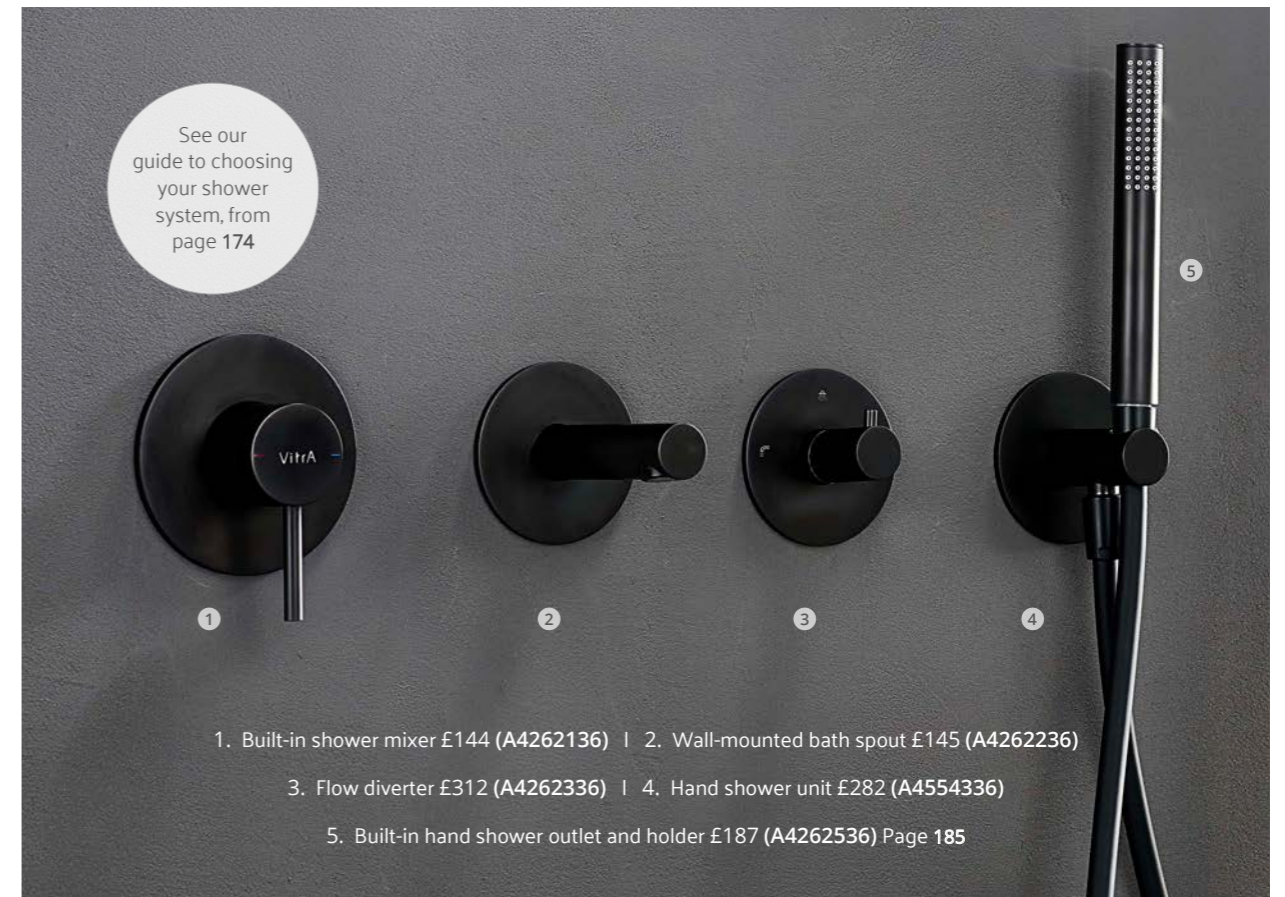

Chrome **£159 - A42672**
Copper **£192 - A4267226**
Matt Black **£240 - A4267236**

H: 170mm P: 80mm

Brushed Nickel **£265 - A4267134**
Chrome **£178 - A42671**
Matt Black **£265 - A4267136**

H: 170mm P: 80mm

Brushed Nickel **£115 - A4262134**
Copper **£115 - A4262126**
Matt Black **£144 - A4262136**

H: 137mm P: 66mm

Brushed Nickel **£234 - A4262034**
Chrome **£155 - A42620**
Matt Black **£234 - A4262036**

H: 194mm P: 65mm

Brushed Nickel **£312 - A4262334**
Chrome **£208 - A42623**
Copper **£251 - A4262326**

H: 90mm P: 63mm

Brushed Nickel **£344 - A4262434**
Copper **£276 - A4262426**
Matt Black **£344 - A4262436**

H: 90mm P: 63mm

Brushed Nickel **£238 - A4267334**
Copper **£191 - A4267326**
Matt Black **£238 - A4267336**

H: 170mm P: 84mm

Chrome **£150 - A42625**
Copper **£150 - A4262526**
Matt Black **£187 - A4262536**

H: 90mm P: 75mm

Brushed Nickel **£145 - A4262234**
Chrome **£116 - A42622**
Matt Black **£145 - A4262236**

H: 90mm P: 130mm

Brushed Nickel **£475 - A4261934**
Copper **£381 - A4261926**
Matt Black **£475 - A4261936**

H: 100mm P: 77mm

See our guide to choosing your shower system, from page 174

1. Built-in shower mixer **£144 (A4262136)** | 2. Wall-mounted bath spout **£145 (A4262236)**
3. Flow diverter **£312 (A4262336)** | 4. Hand shower unit **£282 (A4554336)**
5. Built-in hand shower outlet and holder **£187 (A4262536)** Page 185

Required concealed parts

M1

PRODUCT CODE:
A42213

PRODUCT DESCRIPTION:
Minibox concealed shower valve, 1-way to be used with: A42621, A4262126, A4262134, A4262136

PRICE:
£80

M2

PRODUCT CODE:
A41949

PRODUCT DESCRIPTION:
Minibox concealed shower valve, 2-way, to be used with: A42620, A4262026, A4262034, A4262036

PRICE:
£85

V1

PRODUCT CODE:
A42263

PRODUCT DESCRIPTION:
V-Box concealed shower valve to be used with: A42672, A4267226, A4267234, A4267236, A42671, A4267126, A4267134, A4267136, A42673, A4267326, A4267334, A4267336

PRICE:
£88

For complete technical specifications for all our products, please visit vitra.co.uk