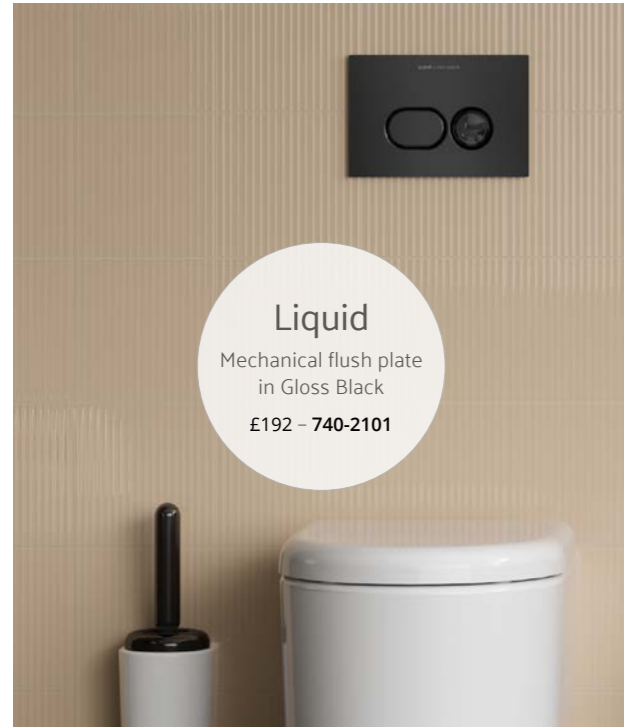

Flush plates

Our traditional mechanical and pneumatic flush plates feature two buttons that release either a large or small volume of water. Our anti-fingerprint finish option is hygienic, being easier to clean and protect against bacteria.

Liquid
Mechanical flush plate
in Gloss Black
£192 – 740-2101