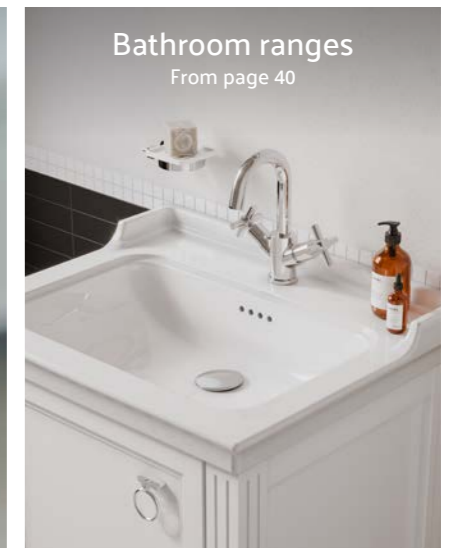

A haven of relaxation. A sanctuary of calm and comfort.

Born in the world's ceramic heartland, Vitra blends traditional Turkish craftsmanship and expertise with creativity and innovation. We design, develop and manufacture all our products, with no detail overlooked, collaborating with talented designers and engineers to shape the future of bathroom design and pioneer the latest technology and manufacturing processes.

We are committed to reducing non-renewable resources, not only during manufacture but also in product development, to ensure power and water conservation for every Vitra product. We call it Blue Life, see page 215 for more.

Characterised by inclusivity and innovation, you'll find all the following attributes throughout our ranges: our ingenious app-controlled technology (page 32), our patented Rim-ex pans engineered for superior hygiene (page 24), Vitra Hygiene technology applied to every product (page 12), and even our efficient flush plates (page 28) that conserve every last drop of water.

From the timeless to the contemporary, for the cosiest of cloakrooms to the luxurious spa-inspired, we have a bathroom range to suit your style and space. Inspiration is just a page turn away.

Vitra London is our award winning flagship showroom in the Turnmill building in Clerkenwell. Explore the space and see the breadth of our designer ranges over two floors.

Visit us at 64 Turnmill Street, London, EC1M 5RR
www.london.vitra.co.uk
+44 (0) 203 687 3150

Take a virtual tour of the showroom:
<https://london.vitra.co.uk/virtual-tour>

Your space.
Your style.