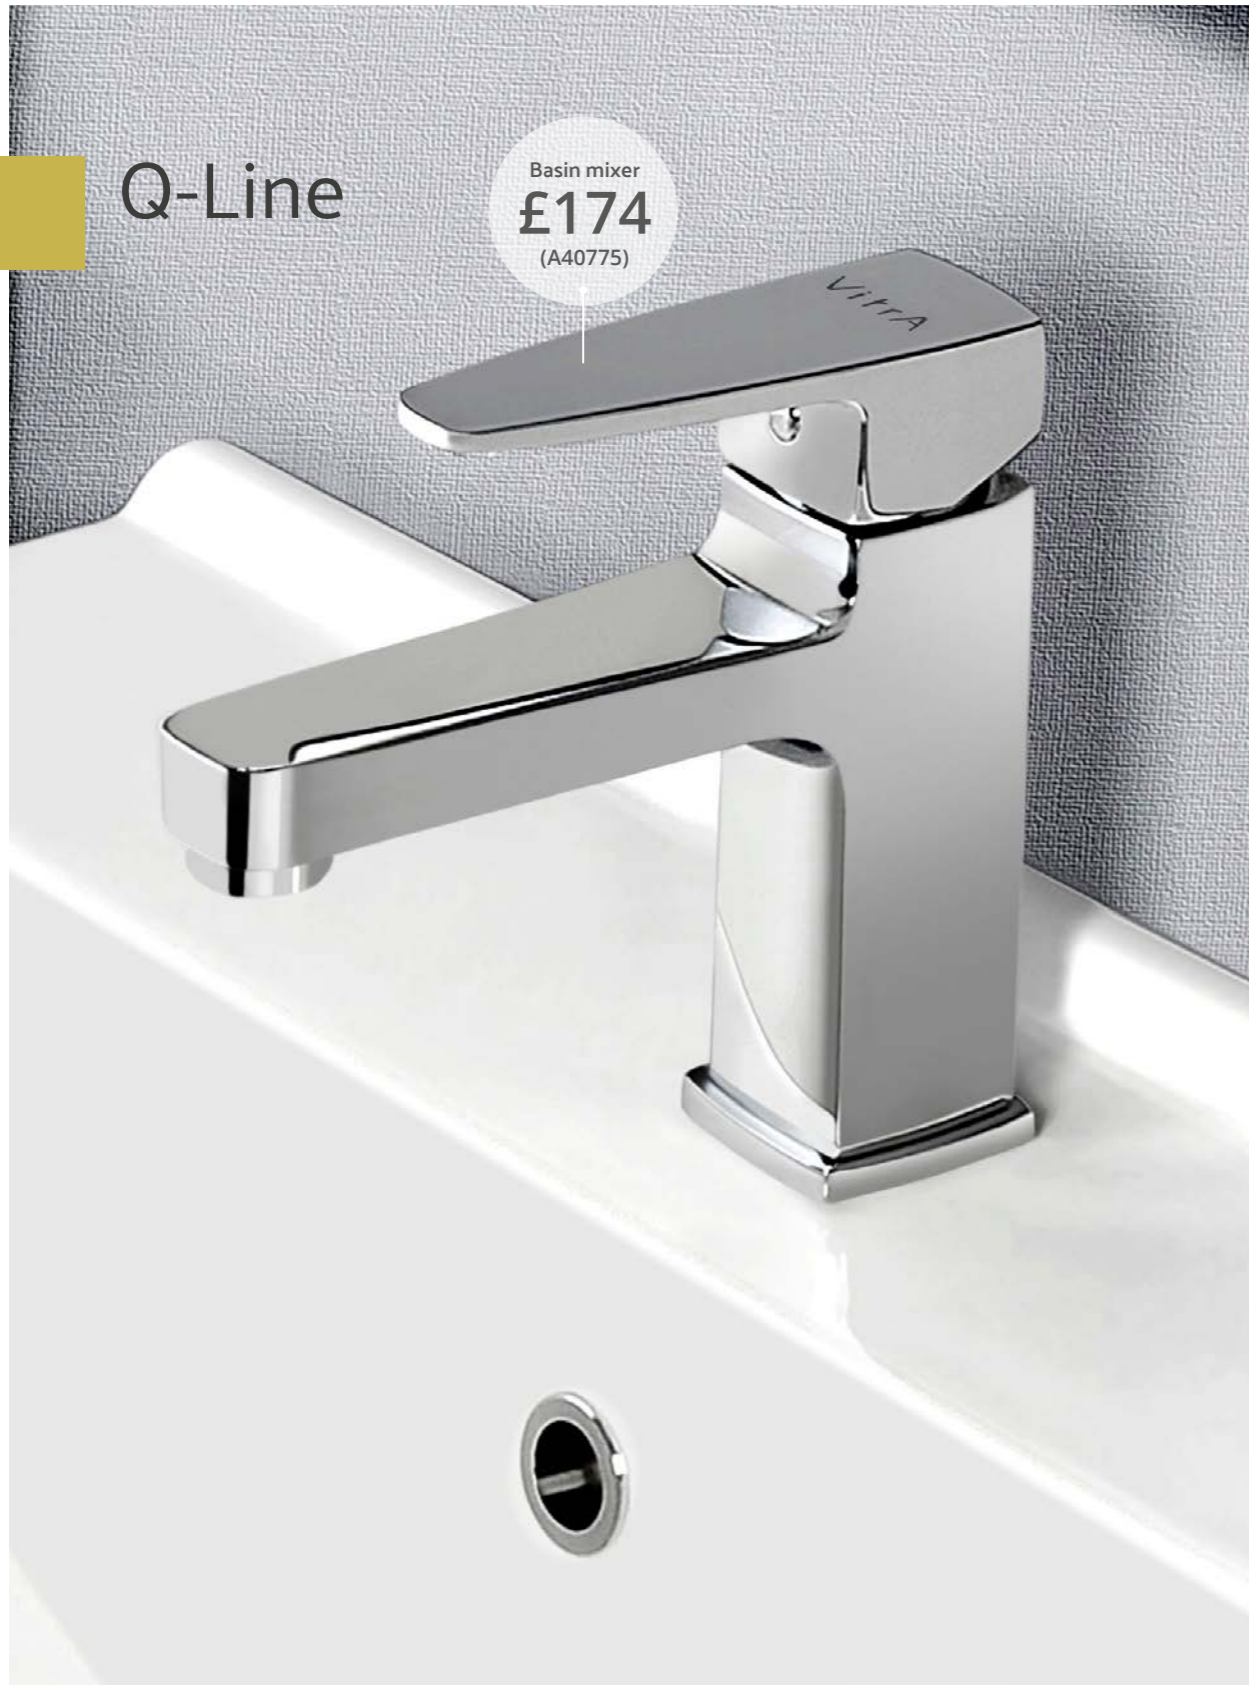

PRICE:
£108

B3

PRODUCT CODE:
A40834

PRODUCT DESCRIPTION:
Concealed part to be used with:
A40832, A4083223

PRICE:
£87

3TH = 3 tap holes 4TH = 4 tap holes

● Chrome

● Gold