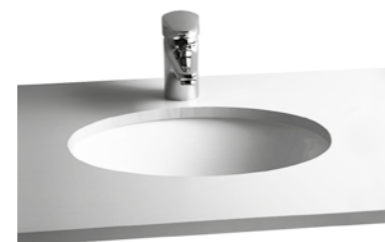

Inset basin, oval, 1TH
 43cm **£116 – 5466B003-0001**
 H: 180mm W: 425mm P: 425mm
 48cm **£116 – 5467B003-0001**
 H: 180mm W: 475mm P: 425mm
 53cm **£116 – 5468B003-0001**
 H: 180mm W: 525mm P: 475mm

Compact semi-recessed basin, 45cm
 1TH **£126 – 5521B003-0001**
 H: 165mm W: 450mm P: 355mm
 Semi-recessed basin, 55cm,
 1TH **£126 – 5524B003-0001**
 2TH **£126 – 5524B003-0022**
 H: 170mm W: 550mm P: 440mm