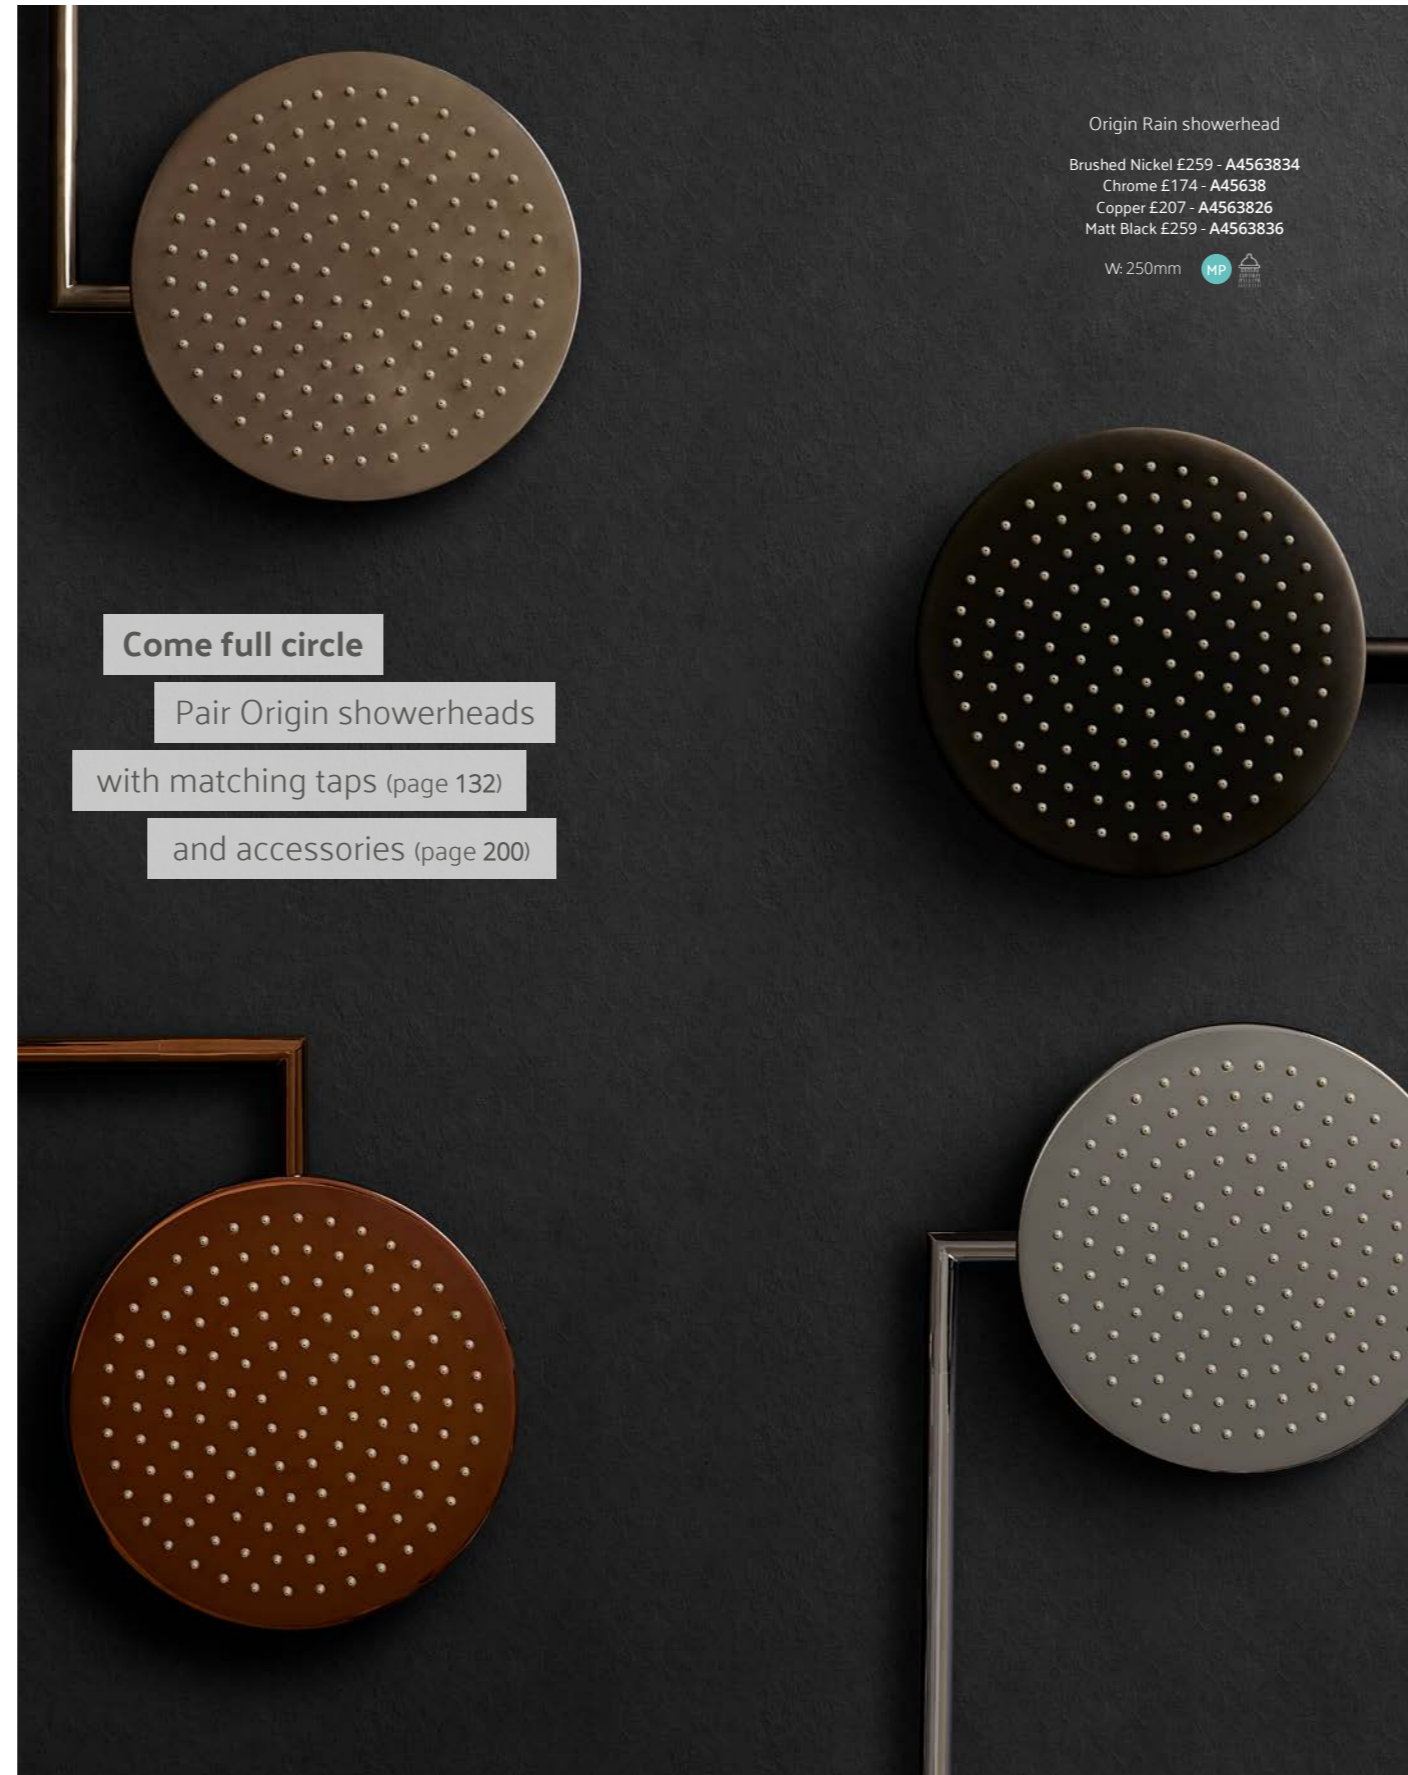

Showerheads