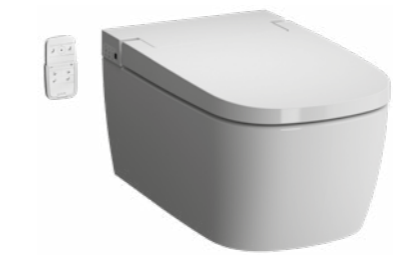

V-Care Prime, Rim-ex, wall-hung WC pan, 54cm White **£2,750 - 7231B403-6216**
H: 465mm W: 390mm P: 620mm

V-Care Prime, Rim-ex, floor-standing WC pan, 54cm White **£2,750 - 7232B403-6217**
H: 465mm W: 390mm P: 620mm