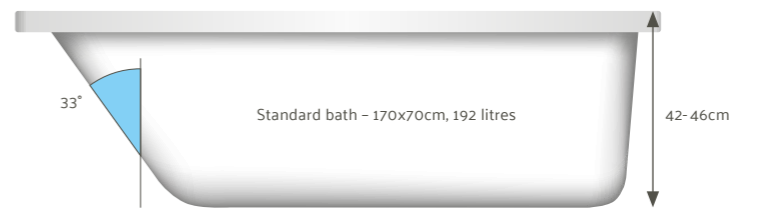

Flat front
bath panel
£171
(5489)

Balance baths

Fantastic water-saving baths available in three popular sizes to fit most bathrooms. Featuring a slightly shallower depth with a generous angled recline, less water is needed to fill the bath. This not only saves water and therefore money, but thanks to its economical design, is much better for the environment.