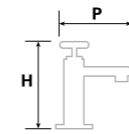

From the traditional to the contemporary, you'll find fittings in a range of styles and finishes to suit your scheme

Uno basin mixer
£207
(A40862)

Icon guide

Dimensions

H - Height
P - Projection (mm)

0TH = No tap hole
1TH = 1 tap hole
2TH = 2 tap holes
3TH = 3 tap holes
4TH = 4 tap holes