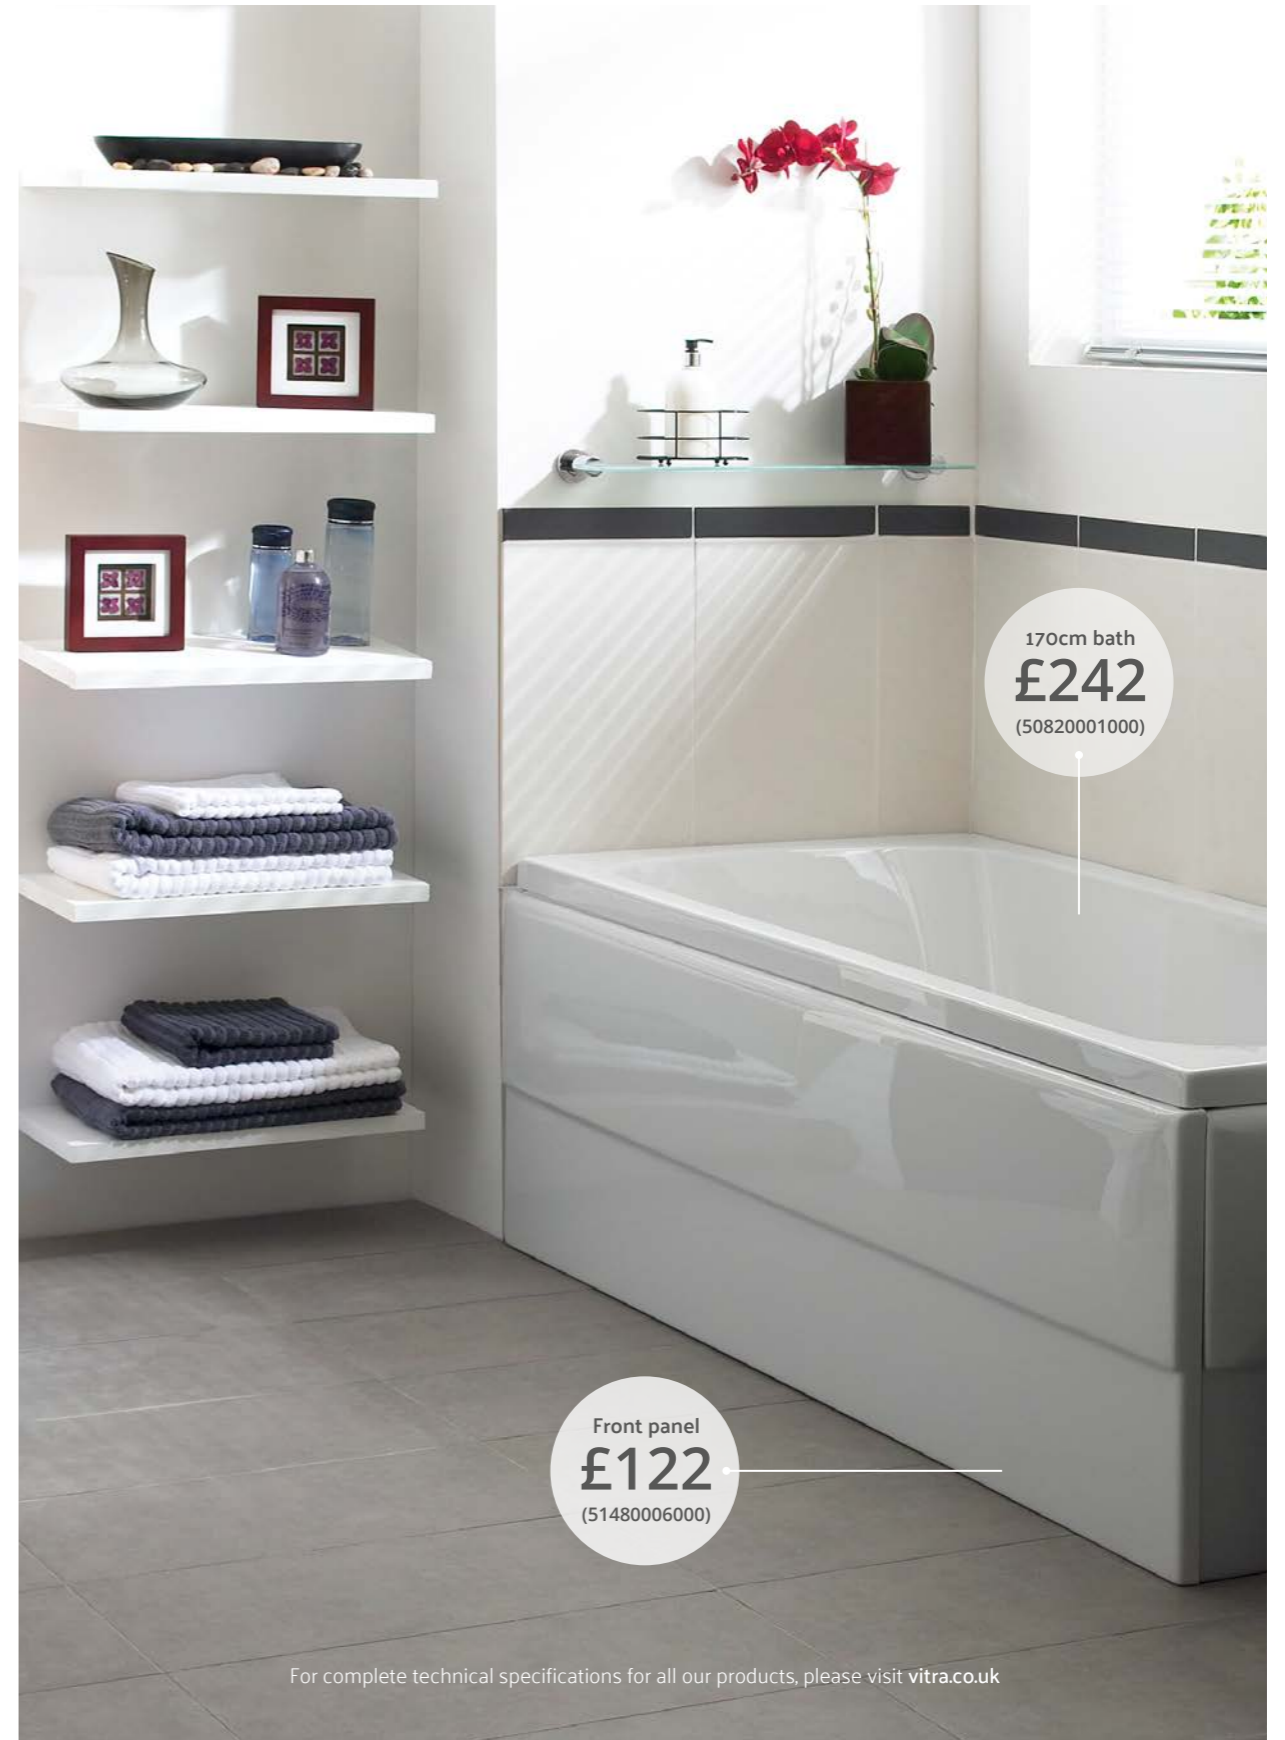

For complete technical specifications for all our products, please visit vitra.co.uk