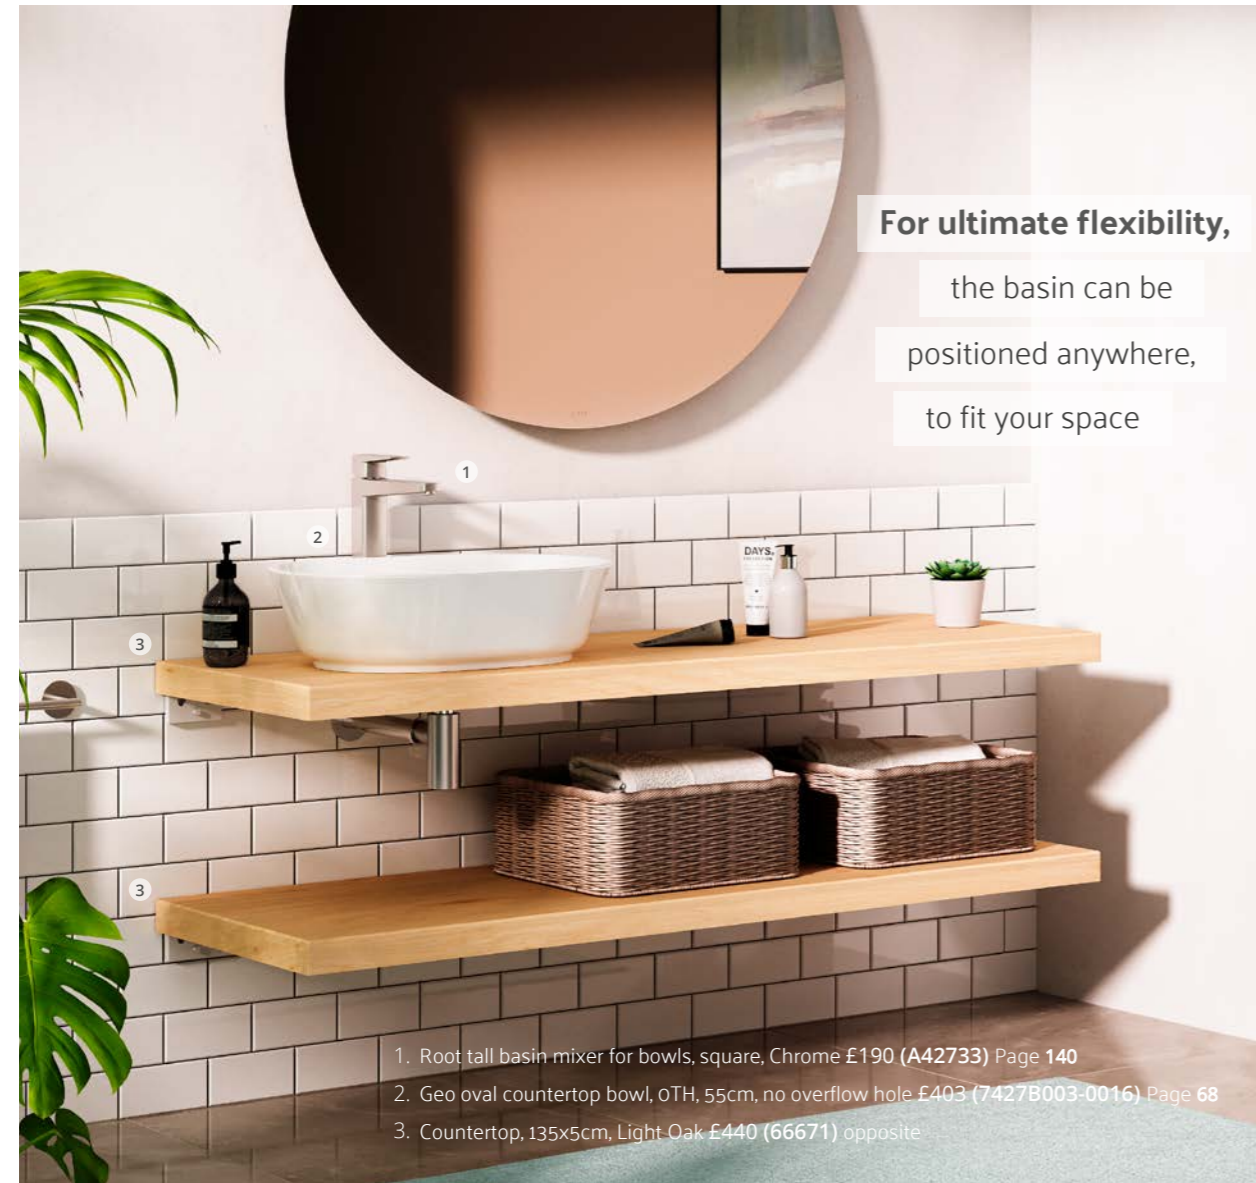

For ultimate flexibility,
the basin can be
positioned anywhere,
to fit your space

1. Root tall basin mixer for bowls, square, Chrome £190 (A42733) Page 140
2. Geo oval countertop bowl, OTH, 55cm, no overflow hole £403 (7427B003-0016) Page 68
3. Countertop, 135x5cm, Light Oak £440 (66671) opposite