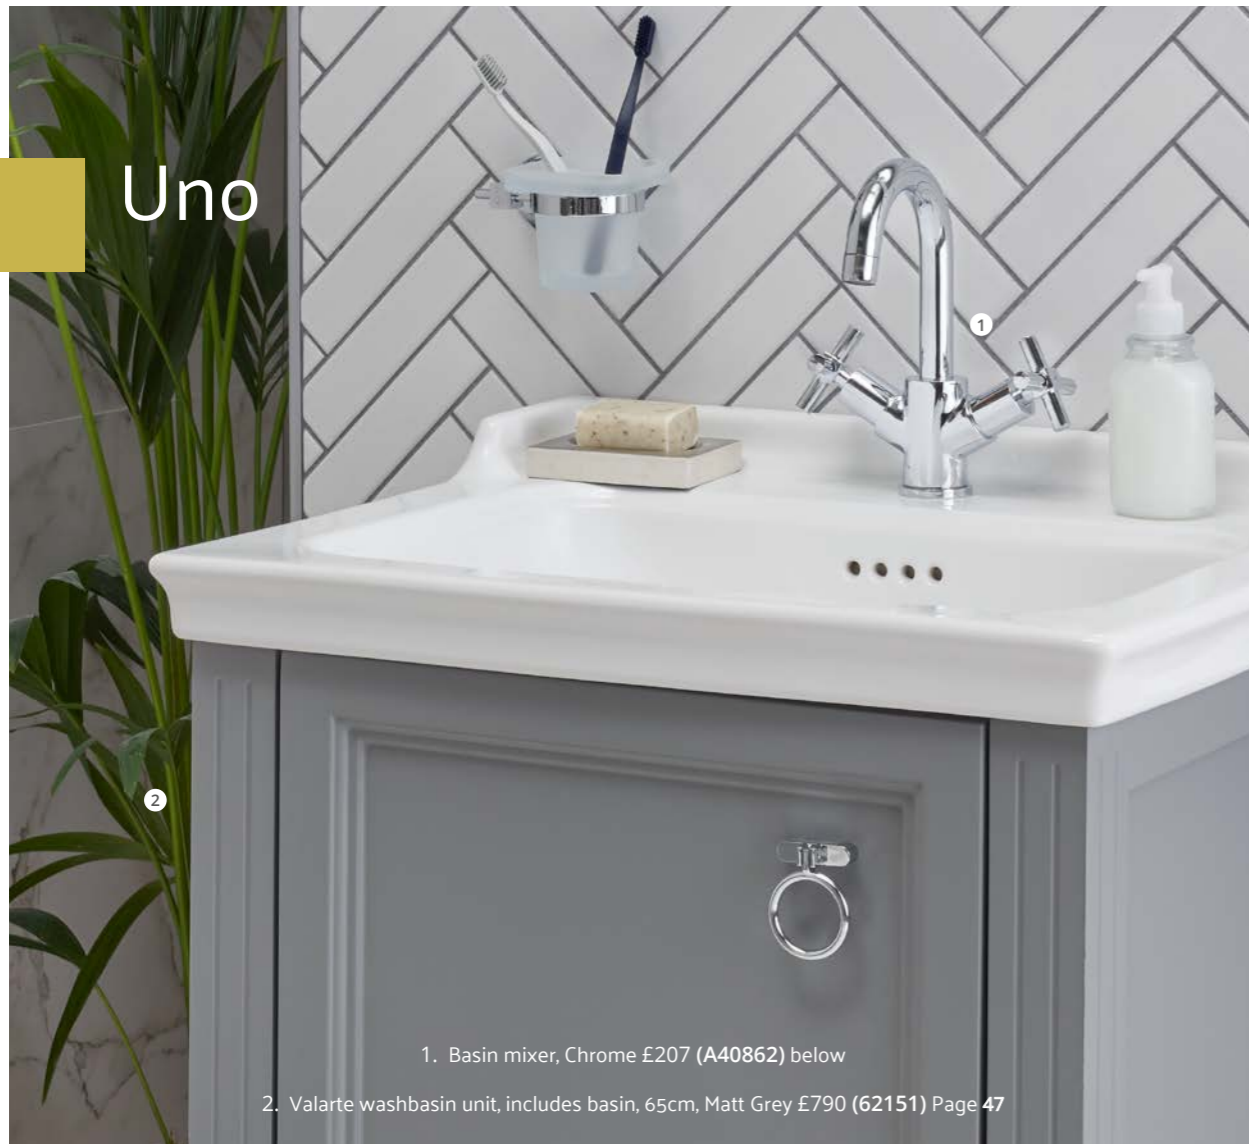

Uno

1. Basin mixer, Chrome £207 (A40862) below

2. Valarte washbasin unit, includes basin, 65cm, Matt Grey £790 (62151) Page 47

Required concealed parts

B1

PRODUCT CODE:
A40835

PRODUCT DESCRIPTION:
Concealed part to be used
with: A40830, A4083023

PRICE:
£108

B3

PRODUCT CODE:
A40834

PRODUCT DESCRIPTION:
Concealed part to be used with:
A40832, A4083223

PRICE:
£87

3TH = 3 tap holes 4TH = 4 tap holes

● Chrome

● Gold