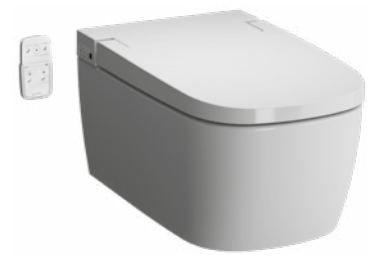

V-Care Essential WC pan **£1,815 - 5674B003-6103**
H: 405mm W: 355mm P: 540mm