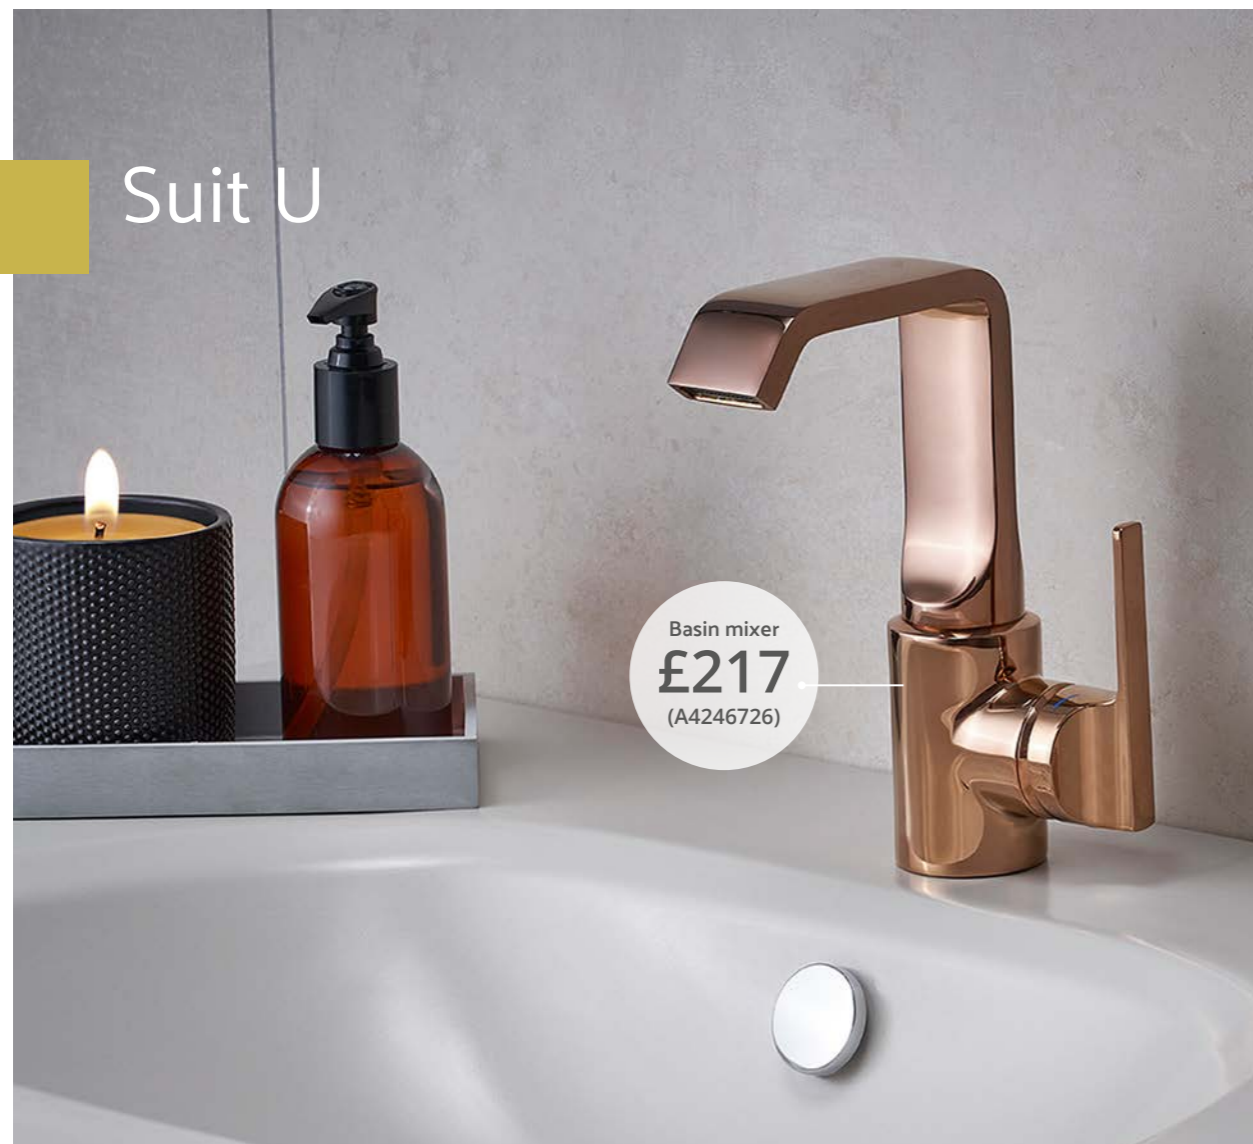

Suit U

Basin mixer
£217
(A4246726)

Required concealed parts

B2

PRODUCT CODE:
A42230

PRODUCT DESCRIPTION:
Concealed part to be used with: A42487

PRICE:
£105

V1

PRODUCT CODE:
A42263

PRODUCT DESCRIPTION:
V-Box concealed shower valve to be used with: A42675, A42674, A42685

PRICE:
£88

3TH = 3 tap holes

Chrome

Copper