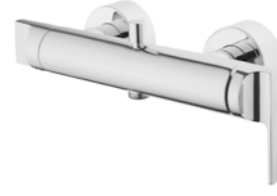

Wall-mounted bath/shower mixer
Chrome **£242 - A42488**
H: 100mm P: 76mm

Features a
45° spout