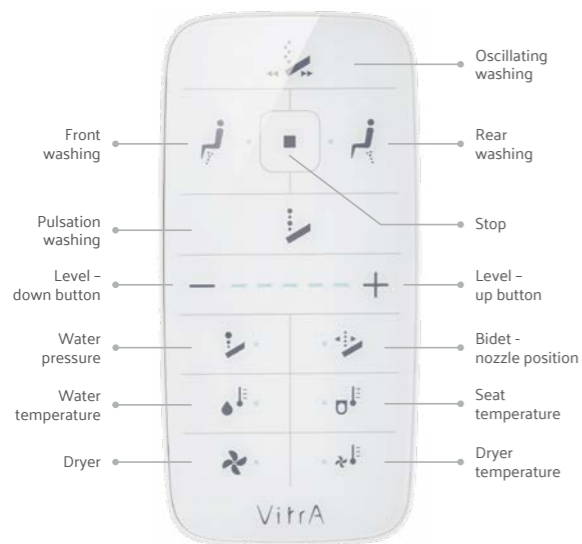

V-Care Prime, Rim-ex, wall-hung WC pan, 54cm, hidden fixation, White £2,750 (7231B403-6216)

V-Care

Our latest generation of V-Care shower toilets combine smart technology with the personal hygiene benefits of a bidet.

There are three options to choose from, all featuring Rim-ex technology (see page 24):

V-Care Prime

The Prime model raises the standard in terms of features and for the ultimate convenience there is a wall-hung option and a floor-standing version perfect for a retrofit solution. The stylish design complements any bathroom style and the sensor light provides ambient light within the bathroom, perfect for night time visits to the bathroom. There is a full range of cleaning options, including a gentle front cleaning function for women. Heated seat, variable wash settings and drying options are included for the ultimate personalised washing experience.

V-Care Essential

Entry level option but still with plenty of features to meet the cleaning needs of most people. If you don't want the drying option this is the choice for you.

All the V-Care WCs are controlled using a stylish remote control and Vitra Prime can also be used using the app, so the wash experience can be pre programmed.