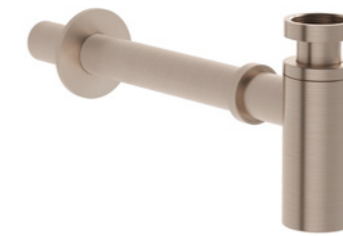

Bottle traps, wastes & overflow covers

— Bottle traps —

Universal bottle trap for basins, T trap
 Chrome £95 - **A45123**
 P: 76mm (min) - 290mm (max)

Universal bottle trap for basins, T trap
 • Brushed Nickel £142 - **A4512334**
 P: 76mm (min) - 290mm (max)