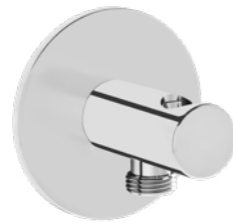

Built-in hand shower outlet & holder
Chrome £141 - A42625
H: 90mm P: 75mm