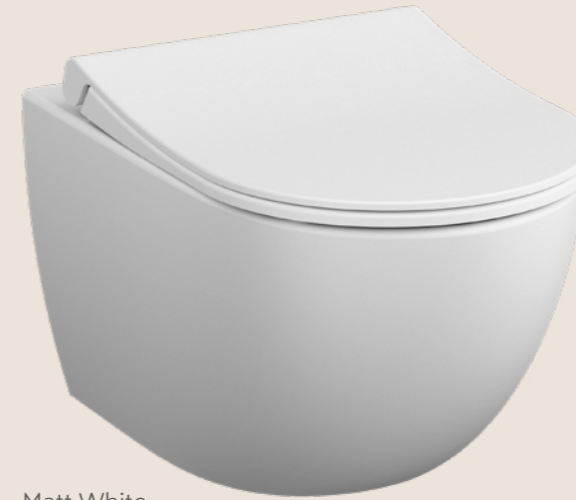

— Ceramics —

Available in 5 colours

Matt White

Add colour to your bathroom

—

Make a statement in your bathroom with a coloured toilet, the perfect way to add a splash of personality & style to your design