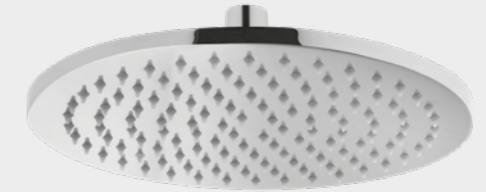

Rain showerhead

- Chrome £195 - A42638
- Brushed Nickel £290 - A4563834
- Soft Copper £232 - A4563829
- Matt Black £290 - A4563836

W: 250mm

Flow regulator provides max. 18 L/min. flow rate

Hand shower

Built-in hand shower outlet & holder

- Chrome £141 - A42625
- Brushed Nickel £210 - A4262534
- Soft Copper £168 - A4262529
- Matt Black £210 - A4262536

H: 90mm P: 75mm