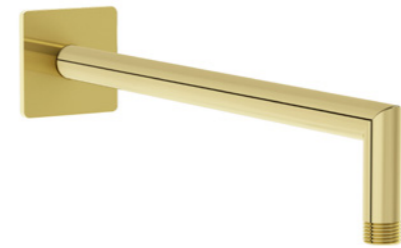

90° connection pipe
 Chrome £128 - A45753
 P: 350mm

90° connection pipe
 • Soft Copper £153 - A4575329
 • Soft Gold £153 - A4575374
 • Gloss Black £190 - A4575339
 P: 350mm

Universal wall-mounted long connection pipe
 Chrome £85 - A45652
 P: 346mm