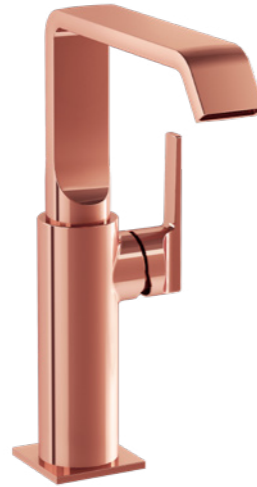

Basin mixer with side handle for bowls
Soft Copper **£309 - A4276529**
H: 257mm P: 185mm