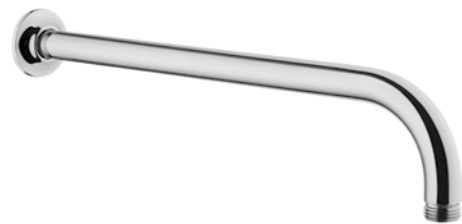

90° connection pipe
 Chrome £128 - A45753
 P: 350mm

90° connection pipe
 • Soft Copper £153 - A4575329
 • Soft Gold £153 - A4575374
 • Gloss Black £190 - A4575339
 P: 350mm

Universal wall-mounted long connection pipe
 Chrome £85 - A45652
 P: 346mm