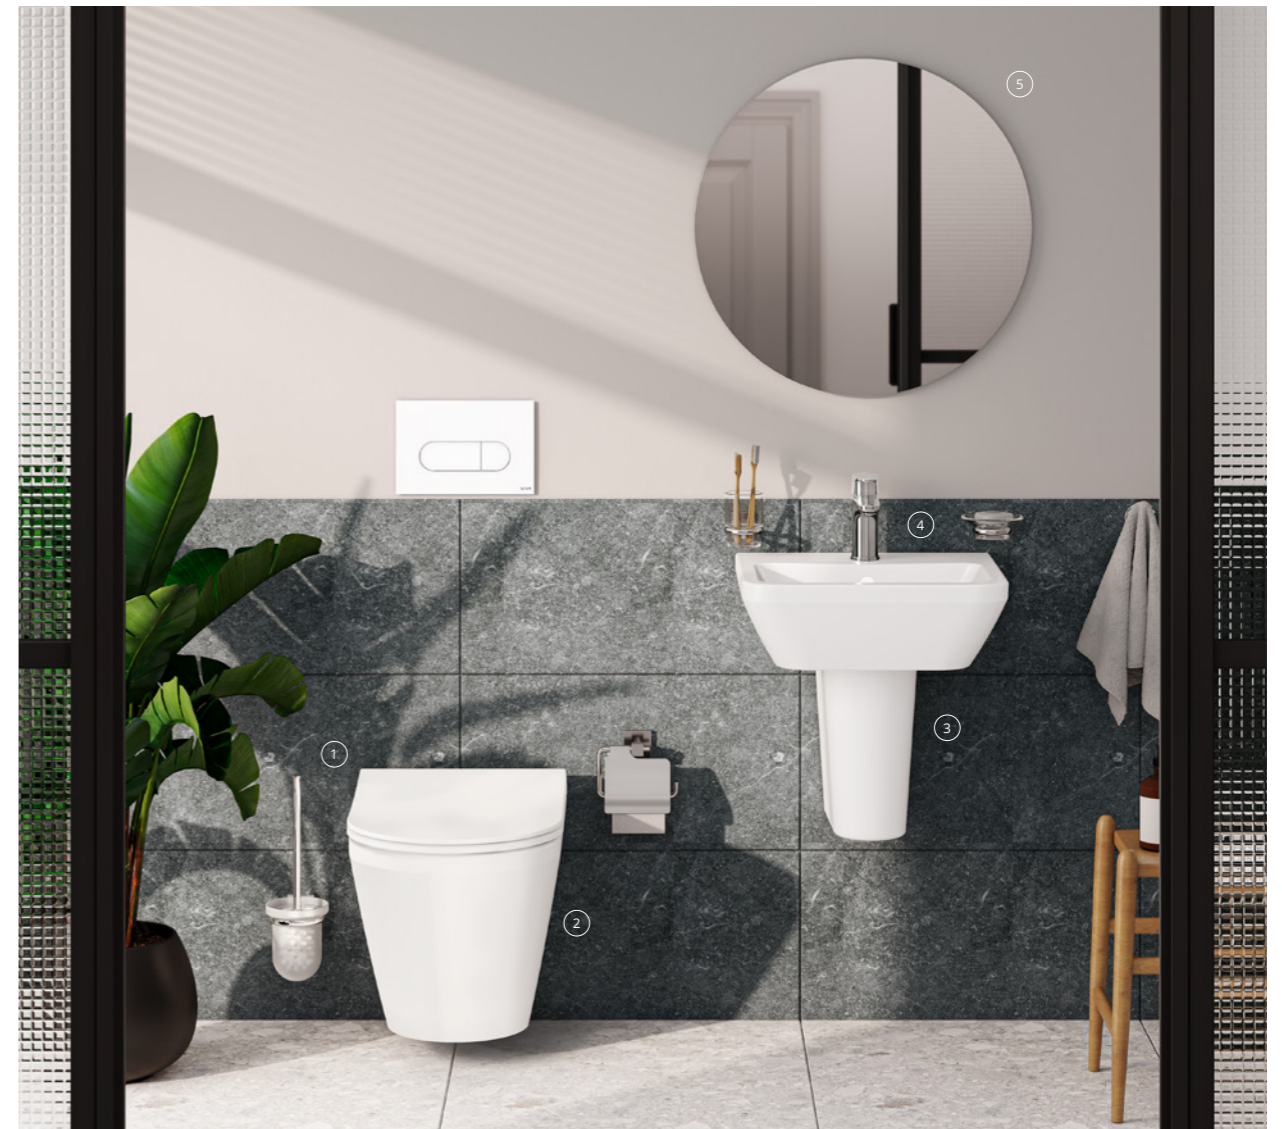

Washbasin, square, 1TH, 50cm
White £151 - **7048L003-0001**
H: 190mm W: 500mm P: 430mm

Washbasin, square, 1TH, 55cm
White £176 - **7049L003-0001**
H: 190mm W: 550mm P: 450mm

Washbasin, square, 1TH, 60cm
White £176 - **7050L003-0001**
H: 200mm W: 600mm P: 470mm

Half pedestal, large, for
7049, 7050, 7051, 7061, 7067, 7068
White £75 - **5316L003-0156**
H: 310mm W: 180mm P: 310mm

Full pedestal for
45cm, 55cm, 60cm & 65cm basins
White £75 - **6936L003-0156**
H: 655mm W: 180mm P: 175mm