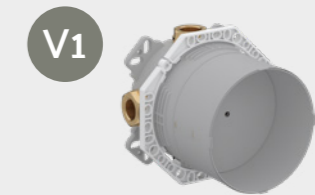

V-Box thermostatic concealed valve for built-in shower
£98 - A42806
H: 142mm P: 135mm

MP WRAS APPROVED PRODUCT