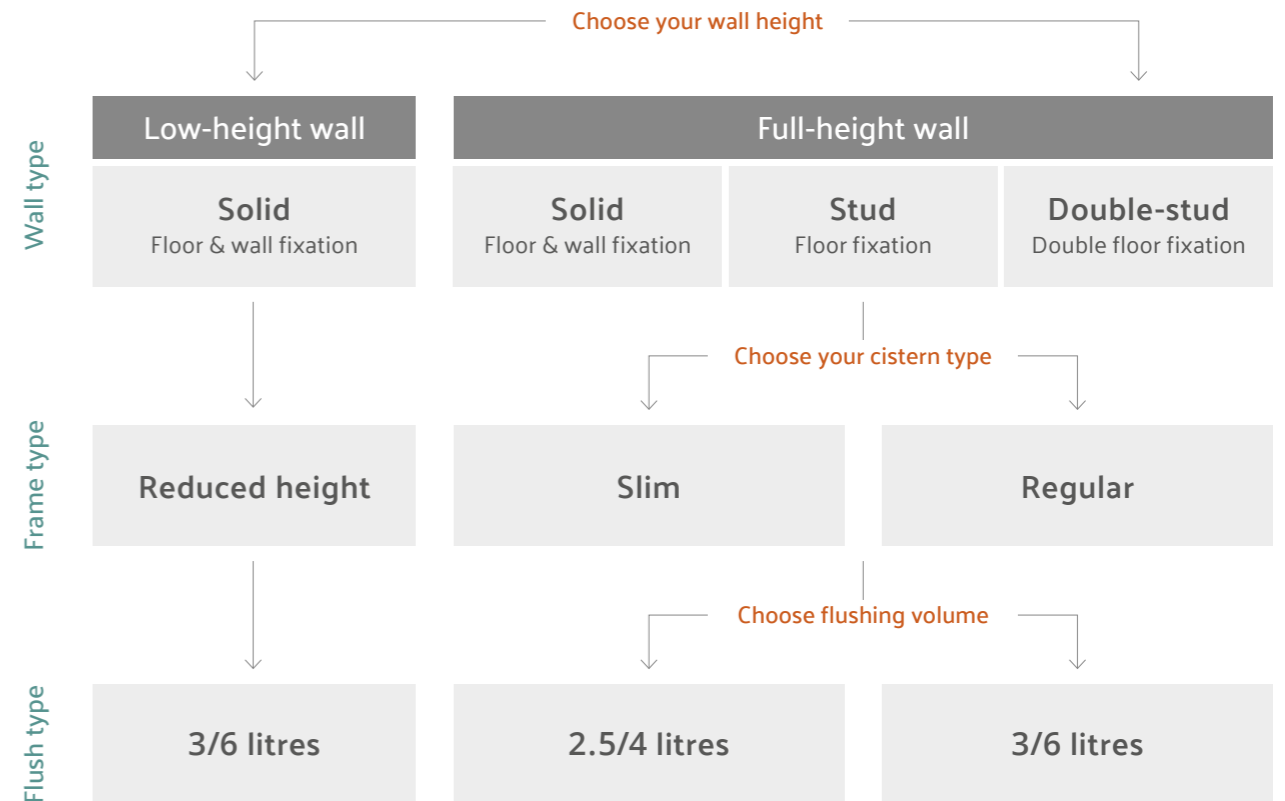

Whatever your project needs, VitrA's range of frames offers you complete flexibility. The reduced height frame is perfect when space is at a premium or the room has a sloping roof or low window. The frames can be used in solid, stud and double-stud wall scenarios and are both available with a choice of flushing volumes.