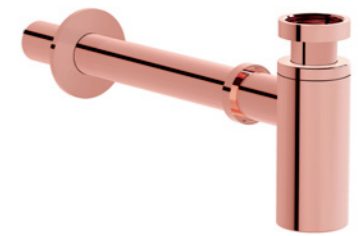

Bottle traps, wastes & overflow covers

— Bottle traps —

Universal bottle trap for basins, T trap
 Chrome £95 - **A45123**
 P: 76mm (min) - 290mm (max)

Universal bottle trap for basins, T trap
 • Brushed Nickel £142 - **A4512334**
 P: 76mm (min) - 290mm (max)