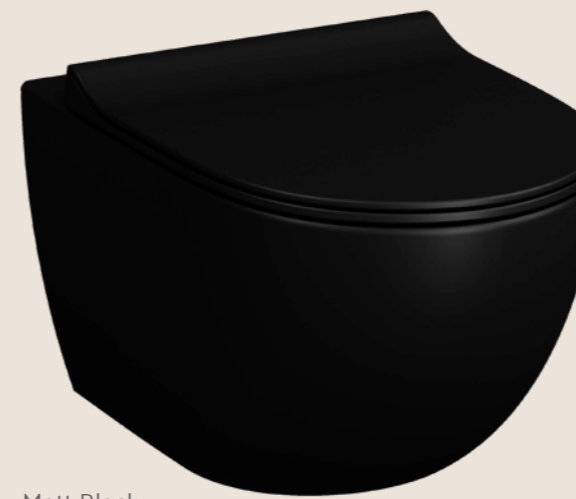

— Ceramics —

Available in 5 colours

Add colour to your bathroom

—

Make a statement in your bathroom with a coloured toilet, the perfect way to add a splash of personality & style to your design

Matt Black