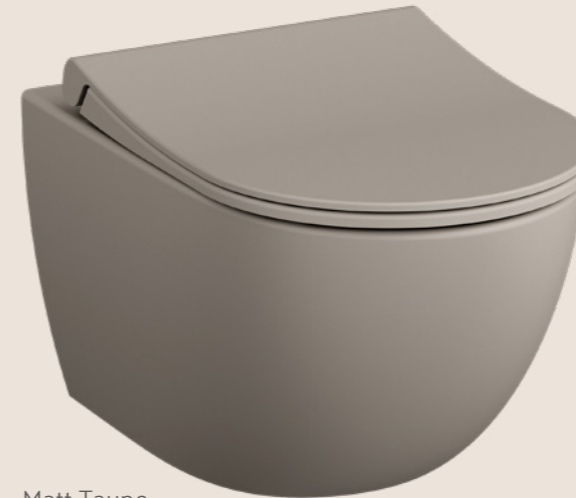

— Ceramics —

Available in 5 colours

Add colour to your bathroom

—

Make a statement in your bathroom with a coloured toilet, the perfect way to add a splash of personality & style to your design

Matt Taupe