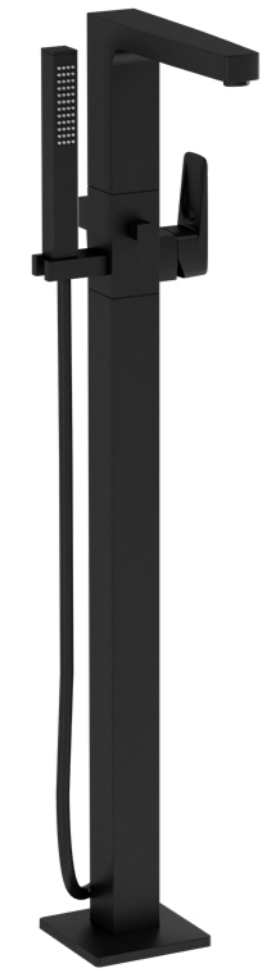

Floor-mounted bath mixer
with hand shower, square
• Matt Black **£1,761 - A4276036**
H: 910mm P: 225mm

Personalise your bathroom's style with
a colour-matched overflow cover

see page 246