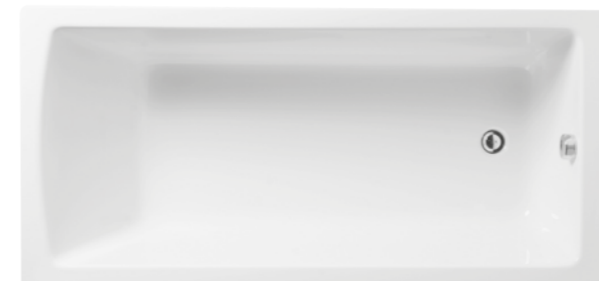

170x70cm bath, OTH
White £400 - 52530001000
H: 415mm W: 1700mm P: 700mm

Complete your bath with finishing touches, sold separately

Flat front panel, 170cm
White £192 - 54910001000

Flat end panel, 70cm
White £147 - 54930001000

Leg set
£86 - 59990251000