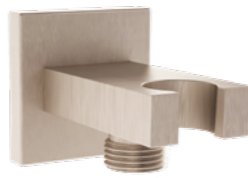

Built-in hand shower outlet
Brushed Nickel £152 - A4523334
Soft Copper £121 - A4523329
Matt Black £152 - A4523336
H: 53mm P: 70mm