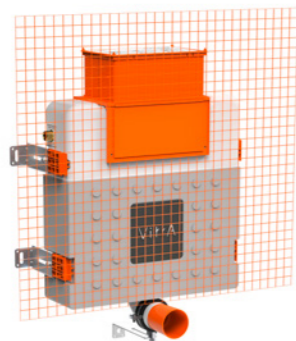

— Reduced-height cisterns —

Reduced-height concealed cistern for back-to-wall WCs, 82cm, 3/6 litre
£189 - 761-1740-01
H: 780-875mm W: 420mm P: 155-185mm