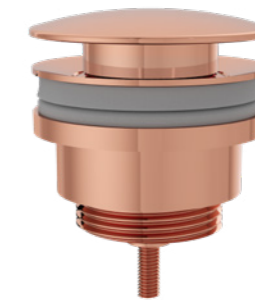

— Push-open wastes —

Universal waste, push-open*
 Chrome £77 - A45149
 H: 100mm P: 64mm

Universal waste, push-open*
 Brushed Nickel £113 - A4514934
 H: 100mm P: 64mm

Universal waste, push-open*
 • Soft Copper £92 - A4514929
 H: 100mm P: 64mm