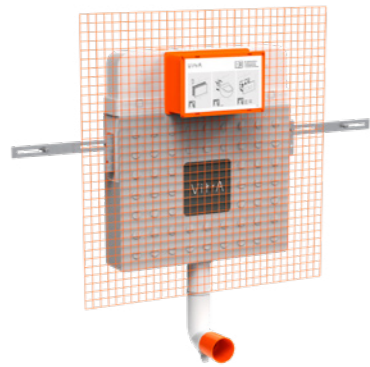

Concealed cisterns

— Slim & regular cisterns —

Concealed cistern 8cm for back-to-wall WCs, 3/6 litre
£131 - 768-1740-01
H: 720mm W: 474mm P: 80mm