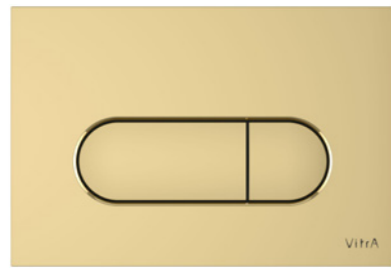

Loop Round mechanical flush plate compatible with all frames
Soft Gold £70 - 740-2224
H: 165mm W: 244mm P: 9mm