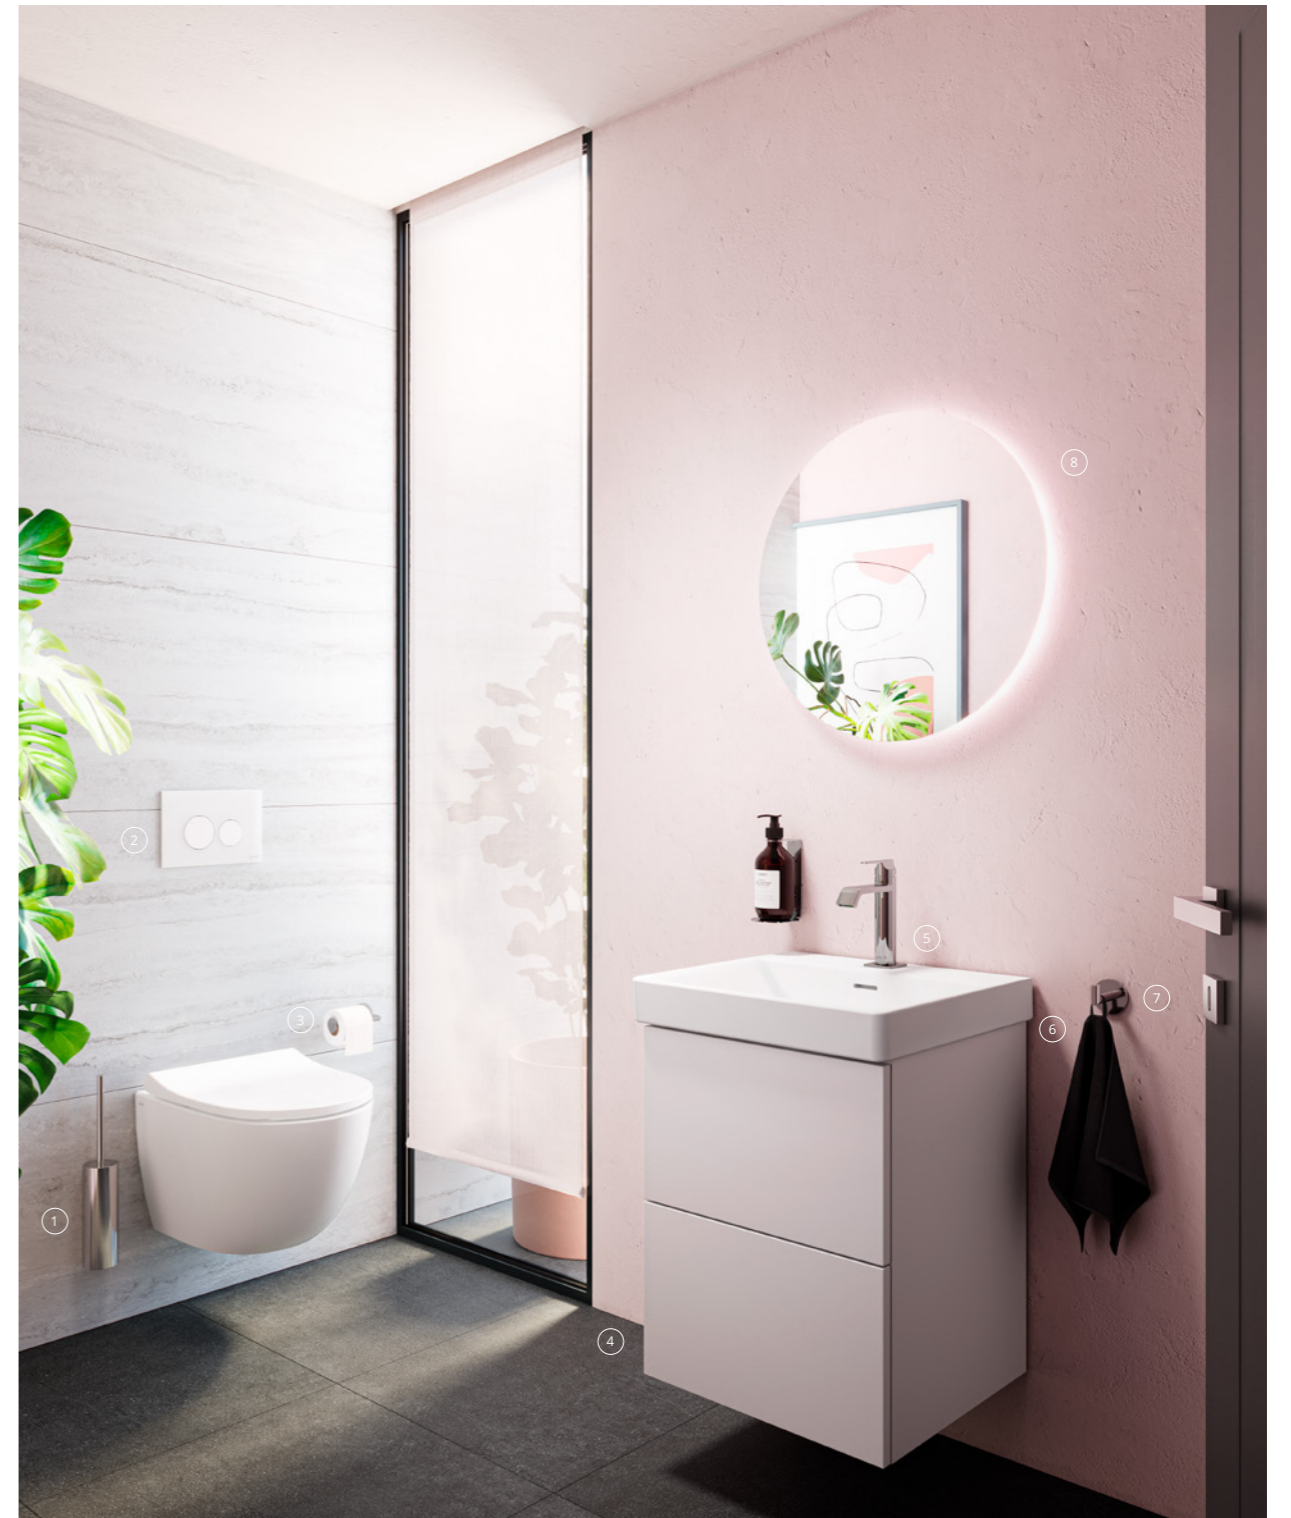

— Furniture —

M-Line Pure

Compatible washbasin, sold separately

Rectangular washbasin with overflow hole, 1TH, 60cm
White **£222 - 7526B003-0001**
H: 170mm W: 600mm P: 470mm

Compatible washbasin, sold separately

Rectangular washbasin with overflow hole, 1TH, 80cm
White **£294 - 7527B003-0001**
H: 170mm W: 800mm P: 470mm

- ① Origin wall-mounted toilet brush holder, Chrome - **£113 (A44894) Page 295**
- ② Origin mechanical flush plate, Glass White - **£187 (740-1600) Page 191**
- ③ Origin toilet roll holder, Chrome - **£89 (A44887) Page 295**
- ④ Washbasin unit with 2 drawers, 60cm, Matt Light Grey - **£860 (67398) Page 42**
- ⑤ Suit basin mixer with top handle, Chrome - **£199 (A42816) Page 227**
- ⑥ Rectangular washbasin with overflow hole, 1TH, 60cm, White - **£222 (7526B003-0001) Page 39**
- ⑦ Origin bathrobe hook, Chrome - **£74 (A44884) Page 295**
- ⑧ Prime round mirror with LED lighting & motion sensor, 60cm - **£315 (67041) Page 171**