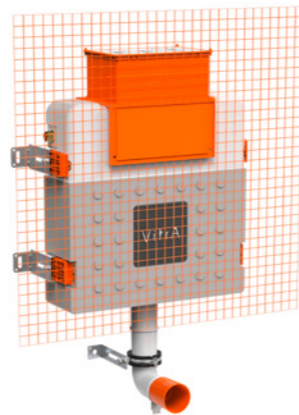

Reduced-height concealed cistern for back-to-wall WCs, 98cm, 3/6 litre
£208 - 761-1745-01
H: 610mm W: 515mm P: 155mm

Concealed cisterns are to be used with our back-to-wall toilets