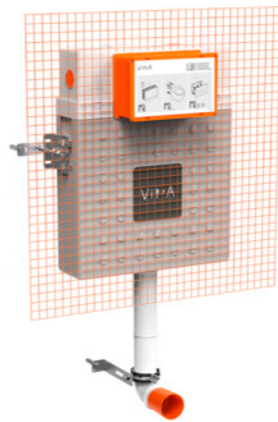

Concealed cistern 12cm for back-to-wall WCs, 3/6 litre
£131 - 762-1735-01
H: 730-830mm W: 420mm P: 120mm