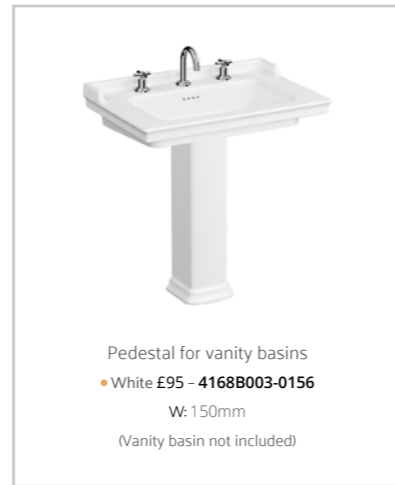

- ④ Origin Classic basin mixer with cross handles, Matt Black - £383 (A4288436) Page 221
- ⑤ Wall-hung WC pan, Rim-ex, White - £271 (7805B003-0075) Page 86

— Ceramics —

Vanity basin, 1TH, 65cm
 • White £239 - 7801B003-0001
 H: 215mm W: 650mm P: 530mm

Vanity basin, 3TH, 65cm
 • White £239 - 7801B003-0033
 H: 215mm W: 650mm P: 530mm

Pedestal for vanity basins
 • White £95 - 4168B003-0156
 W: 150mm
 (Vanity basin not included)

Semi-recessed basin, 1TH, 56cm
 White £214 - 4170B003-0002
 H: 185mm W: 565mm P: 485mm