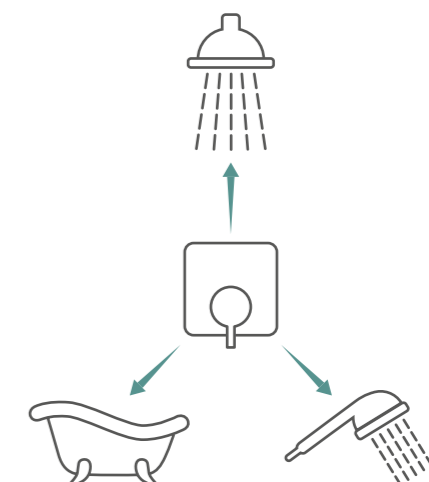

Step 3

Adding a bath to your bathroom equation?

- **3-way:** A diverter allows the flow of water to be switched from one outlet to another.

These are shown on page 271