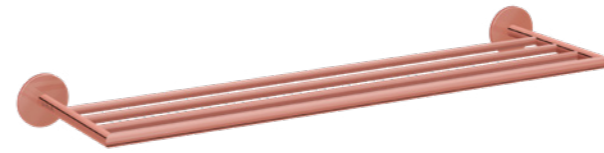

Toilet roll holder
 • Soft Copper £106 - **A4488729**
 H: 58mm W: 162mm P: 80mm

Triple towel rail, 60cm
 • Brushed Nickel £263 - **A4489934**
 H: 58mm W: 658mm P: 207mm

Towel rail, 45cm
 • Brushed Nickel £165 - **A4488634**
 H: 58mm W: 508mm P: 69mm