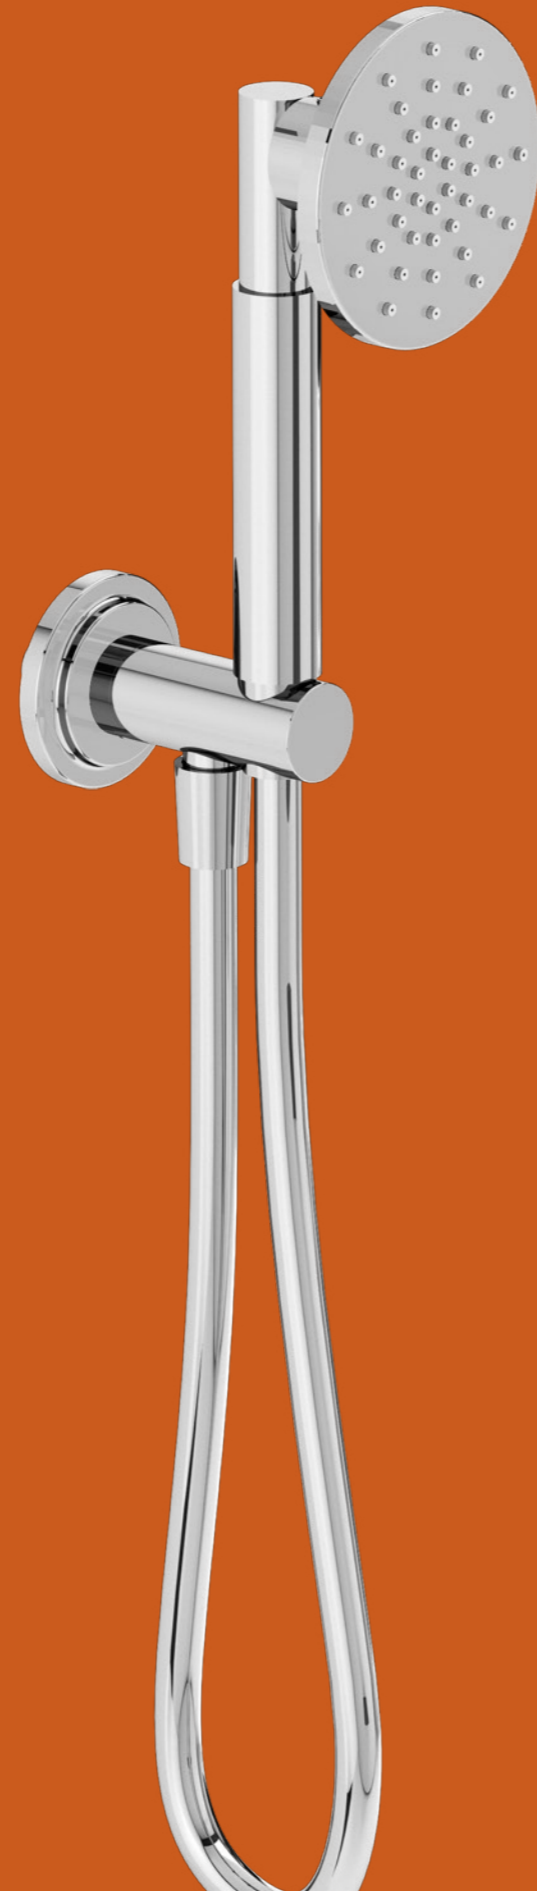

Water pressure

MP Medium
(0.4 - 1.0 bar)

Eco-friendly features

Thermostatically controlled

Aerator & shower sprays

Water-saving

Aqua rain

Aqua massage

Aqua spray

Accreditations

Water Regulations Advisory Scheme
Promoting sustainability, preventing contamination

Concealed shower systems

A concealed showering system hides the mixer valve behind the wall, just leaving the control plate on display.

They can be installed in any style that you desire, allowing for maximum space-saving and ease of cleaning. The concealed valve can also be mounted on a wall away from shower outlets and the wet space so you can turn your shower on without getting wet.

Choosing your shower system	252
Shower sprays	254
Get the look	256
Built-in mixers	266
Overhead showers & connection pipes	272
Handheld showers	276
Slide rails	280
Bath spouts	282