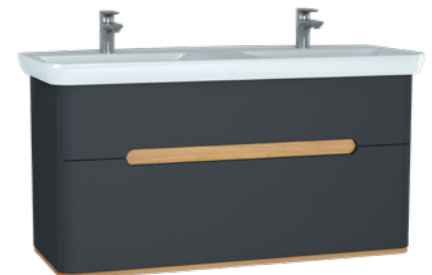

Double washbasin unit, 2 drawers, 2TH
Matt Anthracite **£1,498 - 61189**
H: 665mm W: 1300mm P: 480mm
(Washbasin included, taps sold separately)