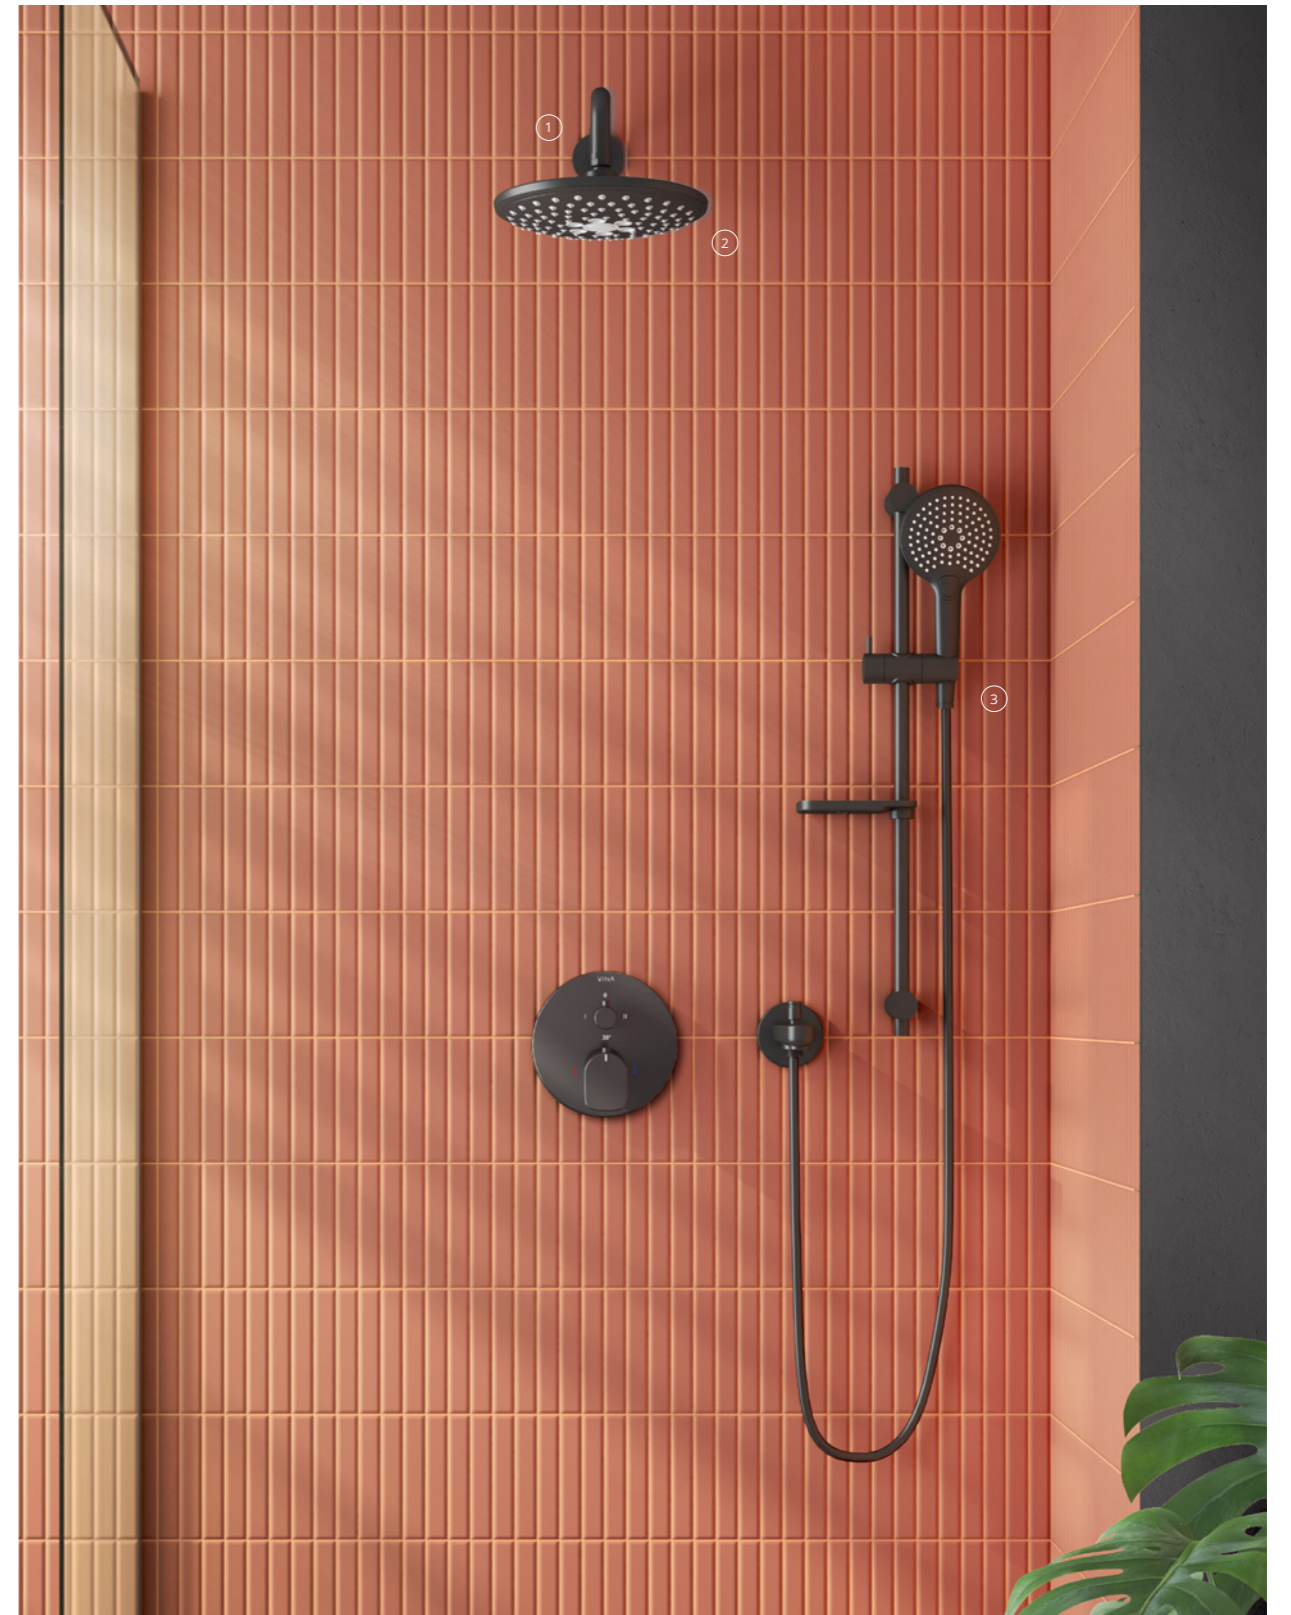

① Universal wall-mounted long connection pipe, Matt Black - £126 (A4565236) Page opposite

② Bliss 2F showerhead, Matt Black - £331 (A4574236) Page 273

③ Bliss 3F hand shower with slide rail, Matt Black - £280 (A4574336) Page 281