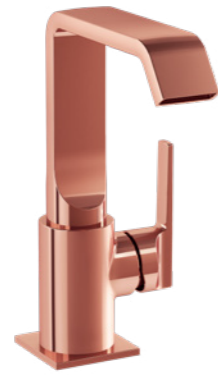

Basin mixer with side handle
Soft Copper **£239 - A4261629**
H: 206mm P: 150mm