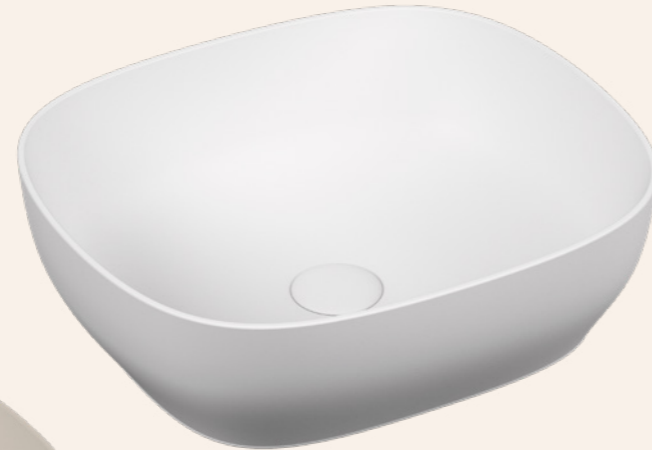

④ Origin tall basin mixer for bowls, Chrome - £268 (A42557) Page 217

Four colours, four styles

Elevate your bathroom style beyond white with our countertop bowls

White
Round countertop bowl

Matt Soft White
Square countertop bowl