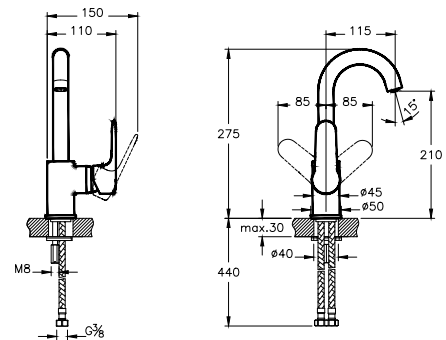

• 10 year warranty is offered for chrome coated faucets and 5 year for coloured faucets and accessories excluding touch-free controlled (AquaSee), SST electronic and Perfect Time (AquaTouch) mixers. • 2 years warranty is offered for touch-free controlled (AquaSee), SST electronic and Perfect Time (AquaTouch) mixers.