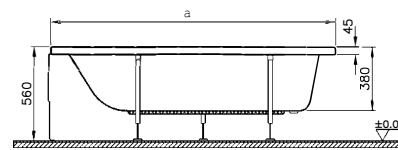

Optima (70 cm)

Code	Size (cm)	Product	Capacity
50820001000	170x70	Body	164 L
50810001000	160x70		155 L
50800001000	150x70		146 L

Code	Panels and complementary products
59990038000	Leg set & wall anchors
51480006000	170 cm acrylic front panel
51490006000	160 cm acrylic front panel
51500006000	150 cm acrylic front panel
51630006000	70 cm acrylic end panel

• 2 years warranty is offered for all showering areas product. * Orders with panel must include leg sets.