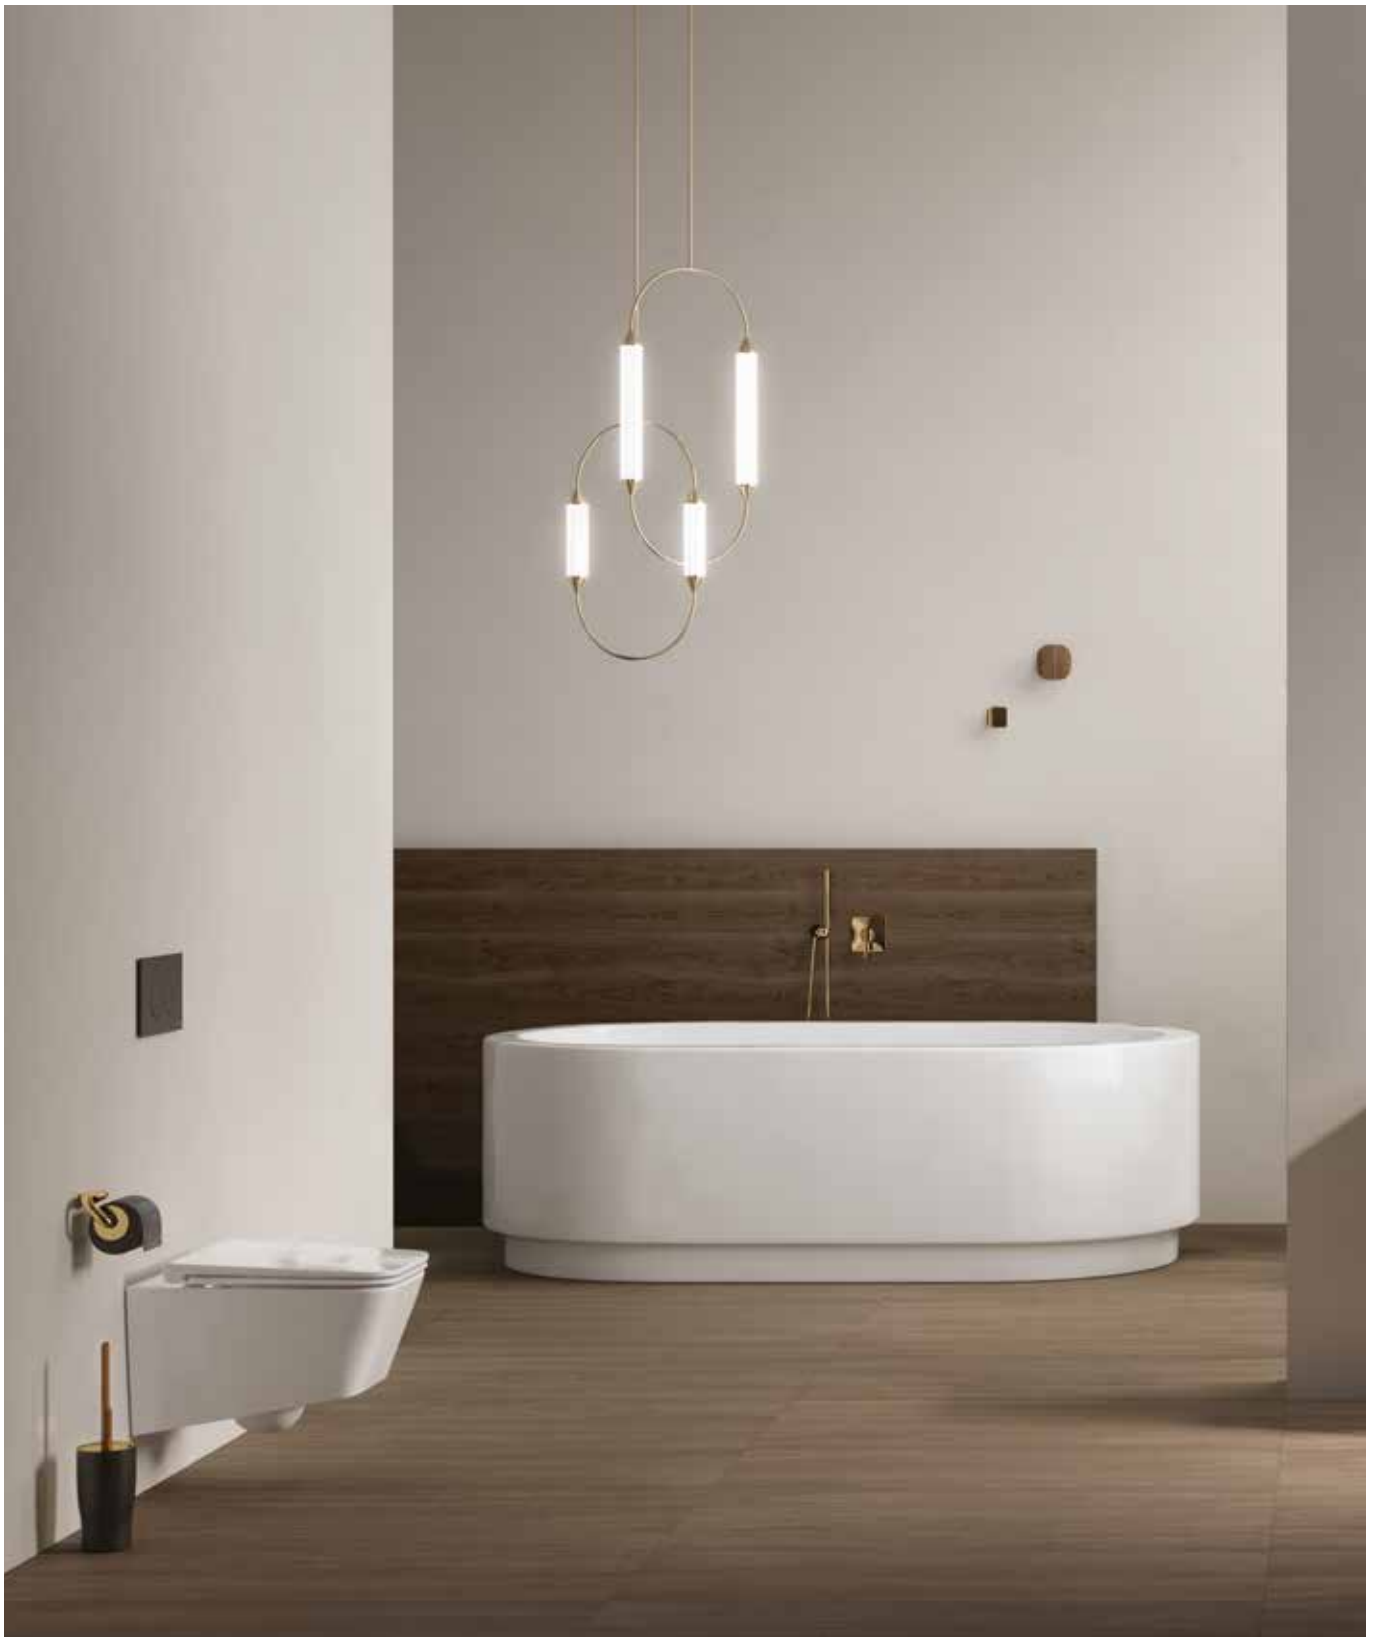

Showering Areas

Bathtubs

4 Life-Silence	436
4 Life-Cocoon	437
Water Jewels	438
Geo Freestanding	439
Geo Back-to-Wall	440
Geo Corner	441
Neon	442
Optima Double-Ended	446
Optima	447
Balance Water Saving	448

Bathtubs