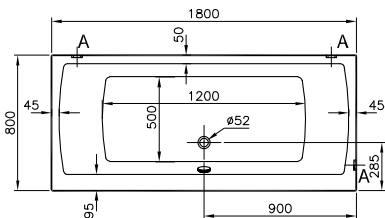

Neon (80 cm)

Code	Size (cm)	Product	Capacity

52540001000	180x80	Body	210 L

Code	Panels and complementary products

54920001000	180 cm acrylic front panel
54950001000	80 cm acrylic end panel
59990254000	Leg set & wall anchors

• 2 years warranty is offered for all showering areas product. * Orders with panel must include leg sets.