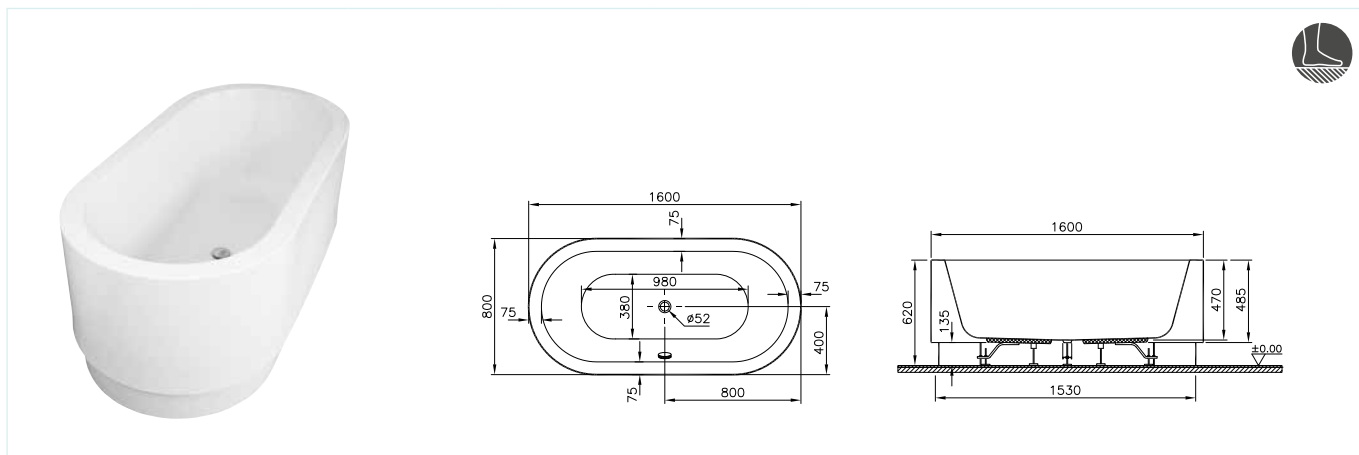

4 Life-Cocoon (160x80 cm)

Code	Size (cm)	Product	Product properties			
			Capacity	Leg	Waste	Panel
65670001000	160x80	Body	190 L	✓	Pop-up waste and overflow set	✓

• 2 years warranty is offered for all showering areas product. *Orders with panel must include leg sets. *Due to technical properties of the product, 5604857 - special 90 mm, pop up waste and overflow set - should be used, there is no other waste set alternative. *Can be applied as free standing.