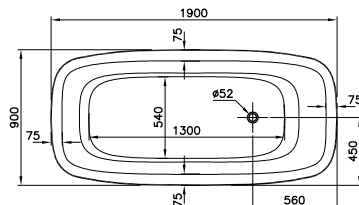

Water Jewels (190x90 cm)

Code	Size (cm)	Product	Product properties			
			Capacity	Leg	Waste	Material
53500097000	190x90	Body	240 L	Acrylic	White	Acrylic

- Leg and waste set are included in the price of bathtub with hydromassage.
- It's not compatible with deck mounted mixers.
- Floor mounted bath/shower mixers are suggested.

• 2 years warranty is offered for all showering areas product. *Orders with panel must include leg sets. *Due to technical properties of the product, 5604857 - special 90 mm, pop up waste and overflow set - should be used, there is no other waste set alternative. *Can be applied as free standing.