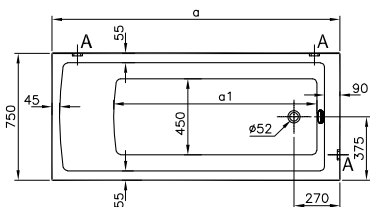

Neon (75 cm)

Dimensions (mm)	170x75	160x75
a	1700	1600
a1	1200	1100

Code	Size (cm)	Product	Capacity

52280001000	170x75	Body	208 L
52660001000	160x75		203 L

Code	Panels and complementary products
54910001000	170 cm acrylic front panel
54900001000	160 cm acrylic front panel
54940001000	75 cm acrylic end panel
59990228000	Leg set & wall anchors, 170x75 cm
59990266000	Leg set & wall anchors, 160x75 cm

• 2 years warranty is offered for all showering areas product.
* Orders with panel must include leg sets.