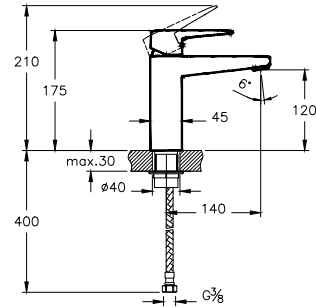

A42732VUK	Basin mixer	Chrome
A4273274VUK* NEW	Basin mixer	Soft gold
A4273229VUK** NEW	Basin mixer	Soft copper
A4273234VUK	Basin mixer	Brushed nickel
A4273236VUK	Basin mixer	Matt black

- Spout length: 120 mm
- Spout height: 95 mm
- Cartridge with flow rate and temperature limiter
- Max. 5 L/min. flow rate
- Installation without any additional tool

* Will be used instead of A4273223EXP
** Will be used instead of A4273226EXP