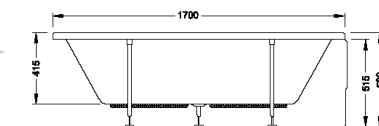

Optima Double-Ended (170x75 cm)

Code	Size (cm)	Product	Capacity

52430001000	170x75	Body	198 L

Code	Panels and complementary products

59990243000	Leg set & wall anchors

51480006000	170 cm acrylic front panel

• 2 years warranty is offered for all showering areas product.
* Orders with panel must include leg sets.