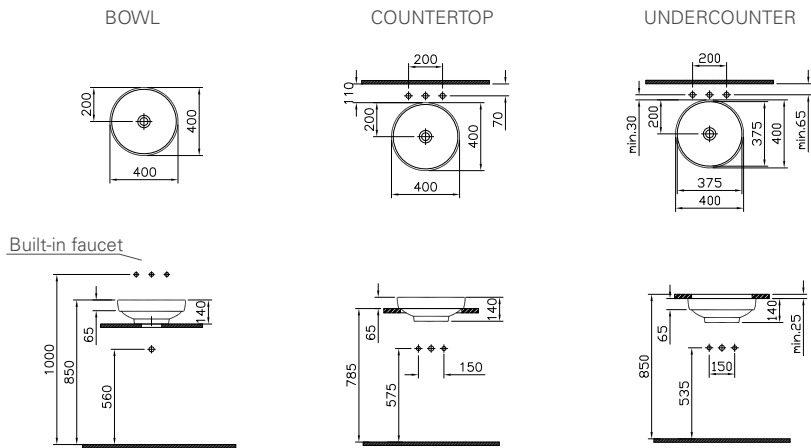

Water Jewels

Product/Code	Description
4334B003-1361	Bowl, 40x40 cm
	White For undercounter application 310278 bowl undercounter fixing kit should be ordered separately.
4334B070-0016	Bowl, 40x40 cm
	Black For undercounter application 310278 bowl undercounter fixing kit should be ordered separately.
4334B076-1361 NEW	Bowl, 40x40 cm
	Matt stone grey For undercounter application 310278 bowl undercounter fixing kit should be ordered separately.
4334B097-1747	Bowl, 40x40 cm
	White-Black For undercounter application 310278 bowl undercounter fixing kit should be ordered separately.

• 10 years warranty is offered only for ceramic sanitaryware products.