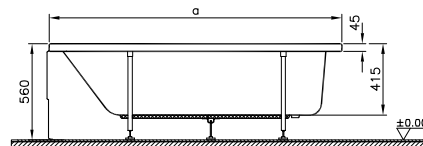

Neon (70 cm)

Dimensions (mm)	170x70	160x70	150x70
a	1700	1600	1500
a1	1200	1100	1000

Code	Size (cm)	Product	Capacity
52530001000	170x70	Body	192 L
52520001000	160x70		175 L
52510001000	150x70		155 L

Code	Panels and complementary products
54910001000	170 cm acrylic front panel
54900001000	160 cm acrylic front panel
54890001000	150 cm acrylic front panel
54930001000	70 cm acrylic end panel
59990251000	Leg set & wall anchors

• 2 years warranty is offered for all showering areas product.
* Orders with panel must include leg sets.