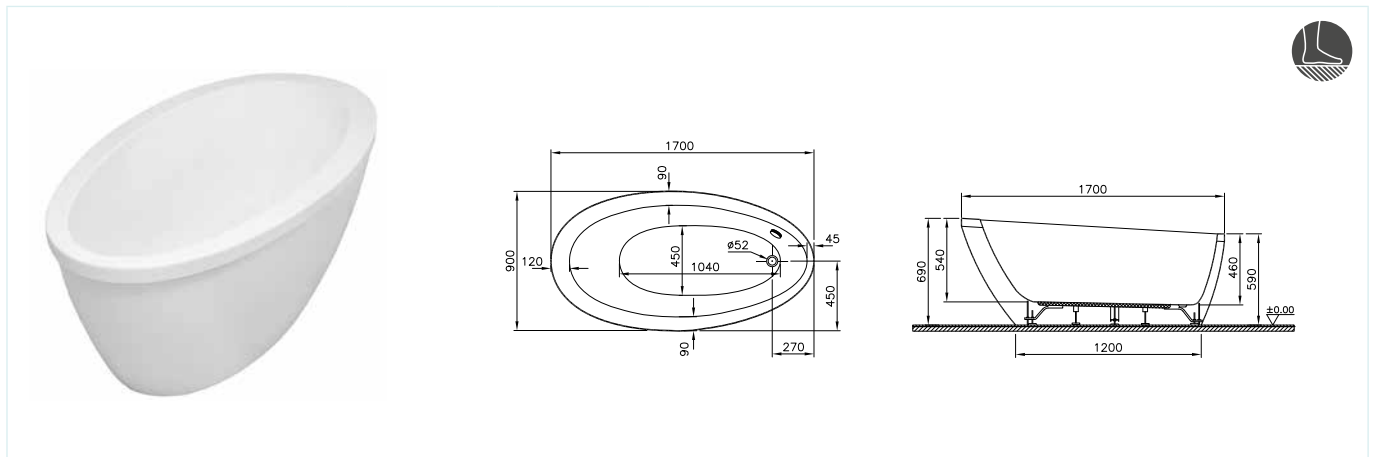

4 Life-Silence (170x90 cm)

Code	Size (cm)	Product	Product properties			
			Capacity	Leg	Waste	Panel
54300001000	170x90	Body	185 L	✓	Pop-up waste and overflow set	✓

- For antislip application visit page 1274.
- Only floor mounted bath/shower mixers are compatible.

• 2 years warranty is offered for all showering areas product. *Orders with panel must include leg sets. *Due to technical properties of the product, 5604857 - special 90 mm, pop up waste and overflow set - should be used, there is no other waste set alternative. *Can be applied as free standing.