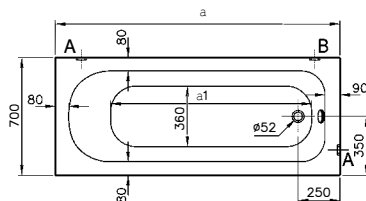

Optima (70 cm)

Code	Size (cm)	Product	Capacity
50820001000	170x70	Body	164 L
50810001000	160x70		155 L
50800001000	150x70		146 L

Code	Panels and complementary products
59990038000	Leg set & wall anchors
51480006000	170 cm acrylic front panel
51490006000	160 cm acrylic front panel
51500006000	150 cm acrylic front panel
51630006000	70 cm acrylic end panel

• 2 years warranty is offered for all showering areas product. * Orders with panel must include leg sets.