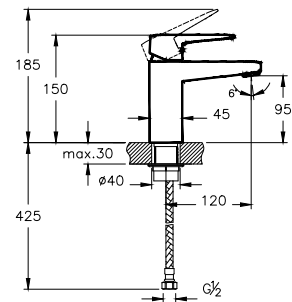

• 10 year warranty is offered for chrome coated faucets and 5 year for coloured faucets and accessories excluding touch-free controlled (AquaSee), SST electronic and Perfect Time (AquaTouch) mixers. • 2 years warranty is offered for touch-free controlled (AquaSee), SST electronic and Perfect Time (AquaTouch) mixers.