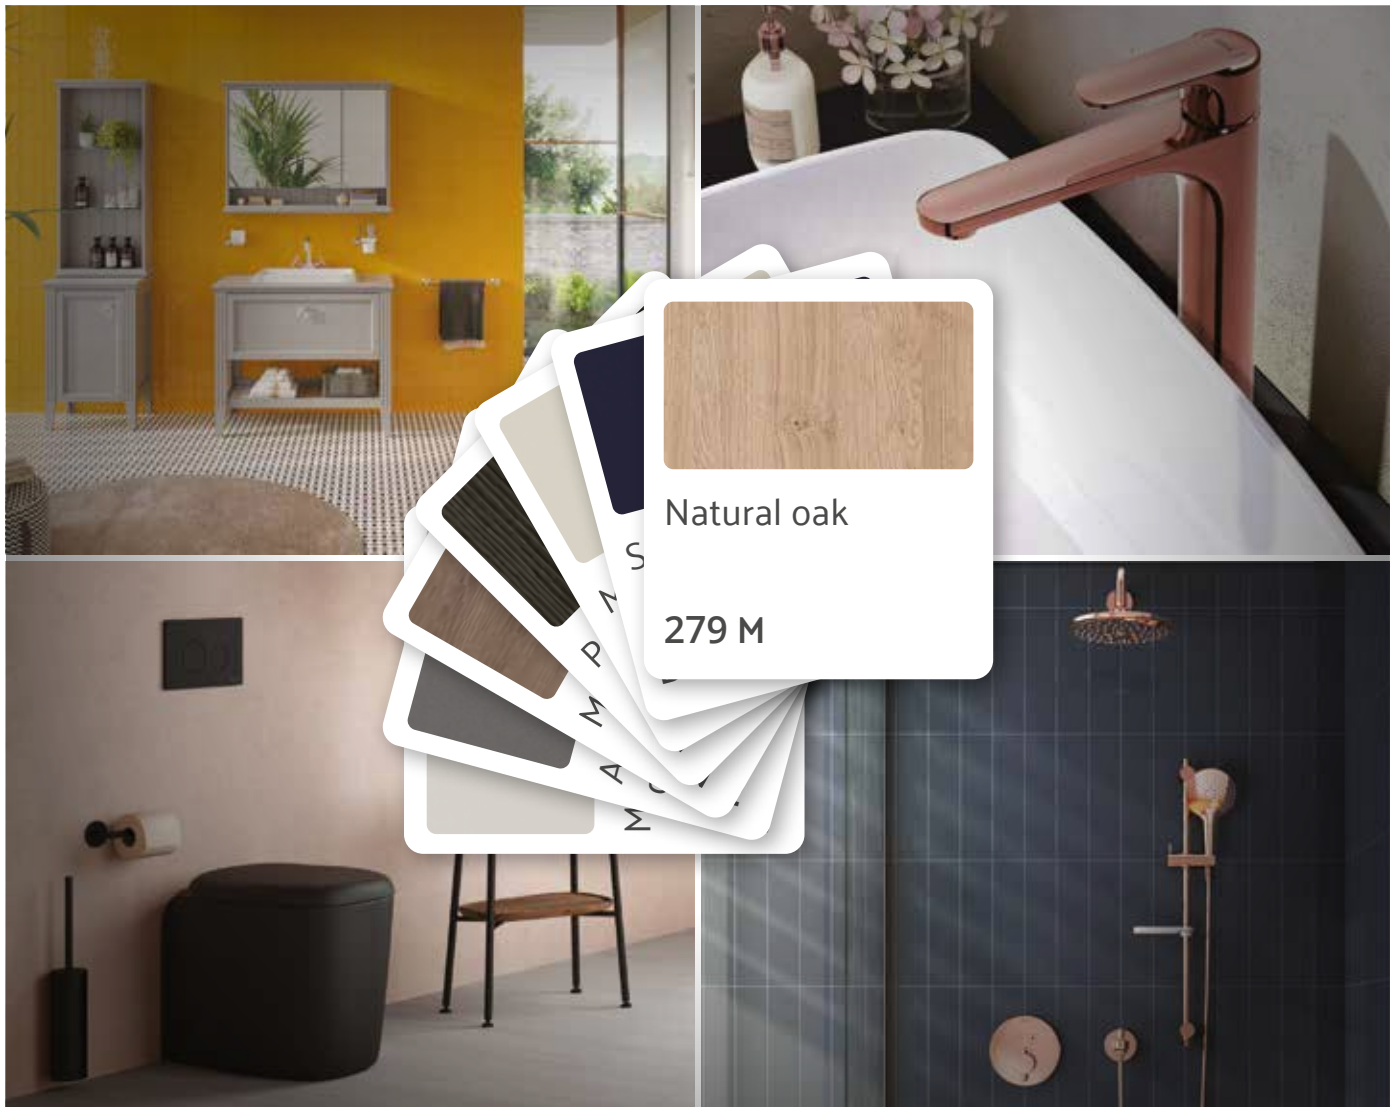

The VitrA Hygiene glaze coats all external and internal surfaces prior to firing in a process for VitrA ceramic sanitaryware even under the most intense usage conditions.

Fewer chemicals and better hygiene with VitrA Hygiene

VitrA

The VitrA Colour Chart is now online.

Check out our new microsite to see all of the VitrA colour finishes, presented by collection and by category, as well as supporting lifestyle visuals.

Scan the code to visit our colour microsite.