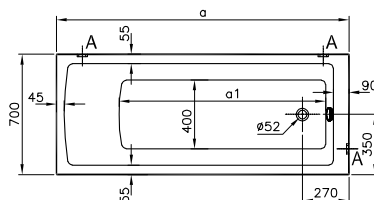

Neon (70 cm)

Dimensions (mm)	170x70	160x70	150x70
a	1700	1600	1500
a1	1200	1100	1000

Code	Size (cm)	Product	Capacity
52530001000	170x70	Body	192 L
52520001000	160x70		175 L
52510001000	150x70		155 L

Code	Panels and complementary products
54910001000	170 cm acrylic front panel
54900001000	160 cm acrylic front panel
54890001000	150 cm acrylic front panel
54930001000	70 cm acrylic end panel
59990251000	Leg set & wall anchors

• 2 years warranty is offered for all showering areas product.
* Orders with panel must include leg sets.