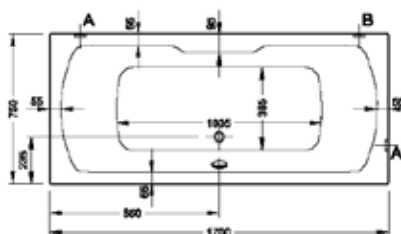

Optima Double-Ended (170x75 cm)

Code	Size (cm)	Product	Capacity

52430001000	170x75	Body	198 L

Code	Panels and complementary products

59990243000	Leg set & wall anchors

51480006000	170 cm acrylic front panel

• 2 years warranty is offered for all showering areas product.
* Orders with panel must include leg sets.