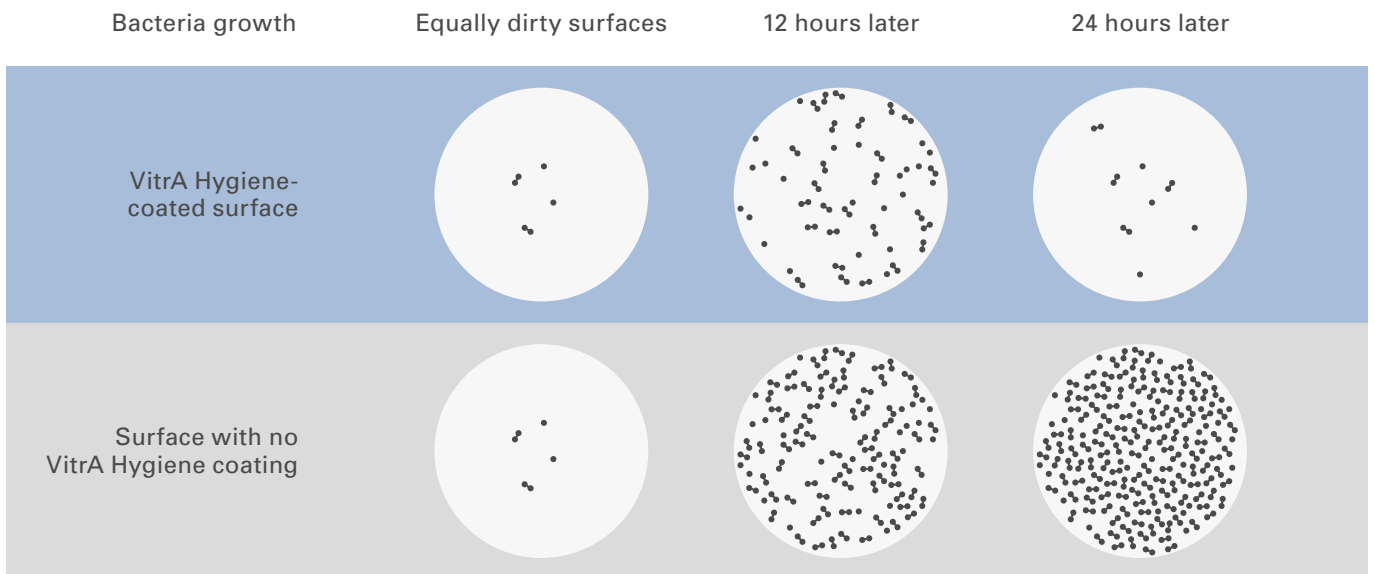

Channel-free WC bowl

Standard WC bowl with a channel

VitrA Clean

Surface that repels dirt and dirty water

VitrA Clean has hydrophobic finish over the entire ceramic surface, which repels dirt and dirty water and simplifies cleaning without the need for aggressive agents. VitrA Clean causes water to form droplets that slide down the sloping ceramic surface. As they are pulled down by gravity, these globules carry away any clinging dirt, thereby cleaning the surface.

Developed by the VitrA innovation team and constituting of long chains of molecules, VitrA Clean is suitable for all ceramicware surfaces such as washbasins, WC bowls and bidets in any colour or specification. VitrA Clean's protection lasts for the lifetime of the ceramicware under even the most intense use conditions.

VitrA Hygiene

Ion-rich technology that inhibits the growth of harmful bacteria

VitrA Hygiene, which coats all VitrA ceramicware, inhibits the growth of harmful bacteria by 99.9%. By disrupting the cellular structure of bacteria that cling to the surface during use, this proprietary glaze prevents them from proliferating into a colony.

The VitrA Hygiene glaze coats all external and internal surfaces prior to firing in a process for VitrA ceramic sanitaryware even under the most intense usage conditions.

Fewer chemicals and better hygiene with VitrA Hygiene