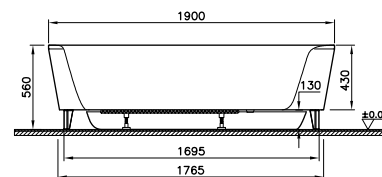

Water Jewels (190x90 cm)

Code	Size (cm)	Product	Product properties			
			Capacity	Leg	Waste	Material
53500097000	190x90	Body	240 L	Acrylic	White	Acrylic

- Leg and waste set are included in the price of bathtub with hydromassage.
- It's not compatible with deck mounted mixers.
- Floor mounted bath/shower mixers are suggested.

• 2 years warranty is offered for all showering areas product. *Orders with panel must include leg sets. *Due to technical properties of the product, 5604857 - special 90 mm, pop up waste and overflow set - should be used, there is no other waste set alternative. *Can be applied as free standing.