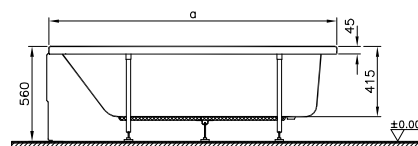

Neon (75 cm)

Dimensions (mm)	170x75	160x75
a	1700	1600
a1	1200	1100

Code	Size (cm)	Product	Capacity

52280001000	170x75	Body	208 L
52660001000	160x75		203 L

Code	Panels and complementary products
54910001000	170 cm acrylic front panel
54900001000	160 cm acrylic front panel
54940001000	75 cm acrylic end panel
59990228000	Leg set & wall anchors, 170x75 cm
59990266000	Leg set & wall anchors, 160x75 cm

• 2 years warranty is offered for all showering areas product.
* Orders with panel must include leg sets.