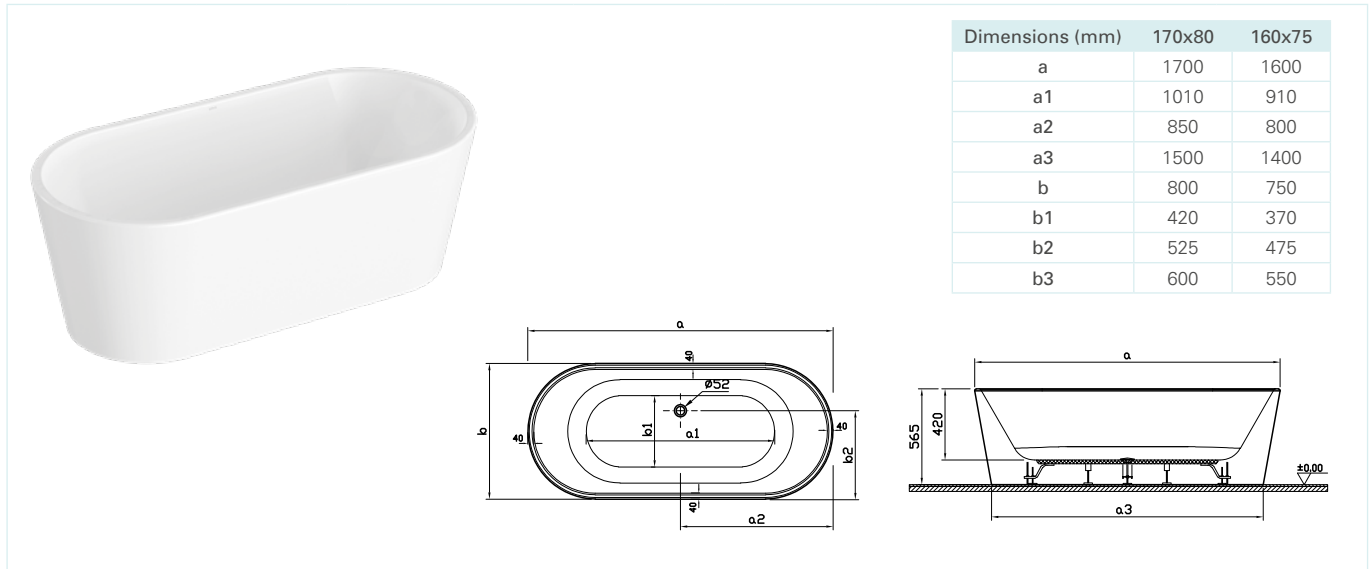

Geo Freestanding NEW

Dimensions (mm)	170x80	160x75
a	1700	1600
a1	1010	910
a2	850	800
a3	1500	1400
b	800	750
b1	420	370
b2	525	475
b3	600	550

Code	Size (cm)	Product	Product properties			
			Capacity	Leg	Waste	Panel
65370006000	170x80	Freestanding body	283 L	✓	Hidden	✓
65360006000	160x75		250 L	✓		✓

*To be launched on 1st of March 2024.

• 2 years warranty is offered for all showering areas product. *Orders with panel must include leg sets. *Due to technical properties of the product, 5604857 - special 90 mm, pop up waste and overflow set - should be used, there is no other waste set alternative. *Can be applied as free standing.