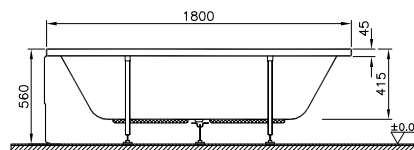

Neon (80 cm)

Code	Size (cm)	Product	Capacity

52540001000	180x80	Body	210 L

Code	Panels and complementary products

54920001000	180 cm acrylic front panel
54950001000	80 cm acrylic end panel
59990254000	Leg set & wall anchors

• 2 years warranty is offered for all showering areas product. * Orders with panel must include leg sets.