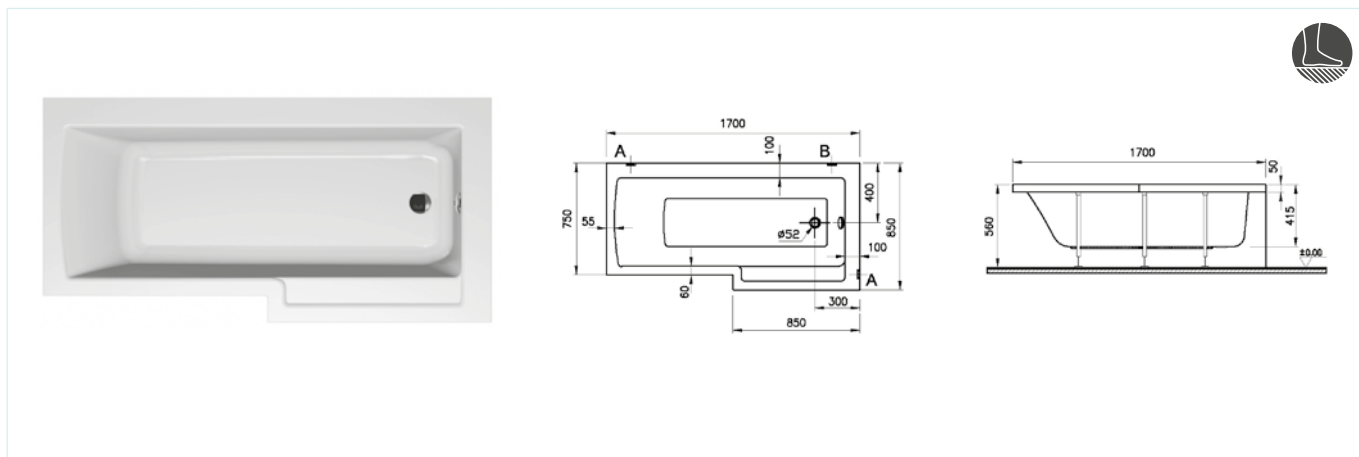

Neon (85 cm)

Code	Size (cm)	Product	Capacity	Product properties
55390001000	170x85	Body	186 L	Left
55380001000			186 L	Right

Code	Panels and complementary products
59990538000	Leg set & wall anchors
55400001000	170 cm acrylic front panel
51640001000	75 cm acrylic end panel
NESC150	Shower screen