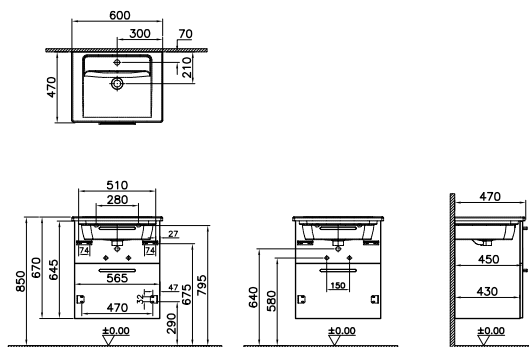

Root Flat

Product/Code	Description	Body / Door material
Washbasin unit, with 2 drawers, 60 cm 1 tap hole		
67942	White high gloss	PET laminated onto MDF / PET laminated onto MDF
67943	Pearly grey high gloss	PET laminated onto MDF / PET laminated onto MDF
67944	Anthracite high gloss	PET laminated onto MDF / PET laminated onto MDF
67945	Sahara beige high gloss	PET laminated onto MDF / PET laminated onto MDF
67946	Matt rock grey	PET laminated onto MDF / PET laminated onto MDF
67947	Matt storm grey	PET laminated onto MDF / PET laminated onto MDF
67948	Matt dark blue	PET laminated onto MDF / PET laminated onto MDF
67949	Natural oak	Melamine onto MDF / Melamine onto MDF
67950	Walnut	Melamine onto MDF / Melamine onto MDF
67951	Cordoba	Melamine onto MDF / Melamine onto MDF
<u>WxDxH 60x47x67 cm</u> Without washbasin Trap and waste set are included. Unit has chrome bar handle, 67555 coded black handle or 67556 coded white handle should be ordered separately if desired.		

- WxDxH refers to WidthxDepthxHeight
- 2 years warranty is offered for bathroom furniture products.
- Please refer to technical drawings for exact measures.