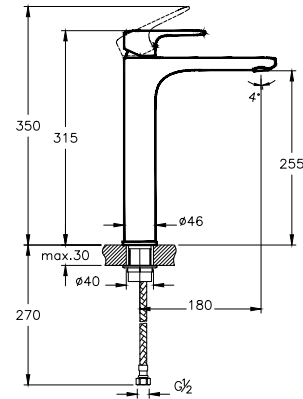

A42754EXP	Basin mixer, (with swivel spout)	Chrome
A4275474EXP* NEW	Basin mixer, (with swivel spout)	Soft gold
A4275429EXP** NEW	Basin mixer, (with swivel spout)	Soft copper
A4275434EXP	Basin mixer, (with swivel spout)	Brushed nickel
A4275436EXP	Basin mixer, (with swivel spout)	Matt black

- Spout length: 115 mm
- Spout height: 210 mm
- Swivel spout
- Max. 5 L/min. flow rate
- Cartridge with flow rate and temperature limiter

* Will be used instead of A4275423EXP
** Will be used instead of A4275426EXP