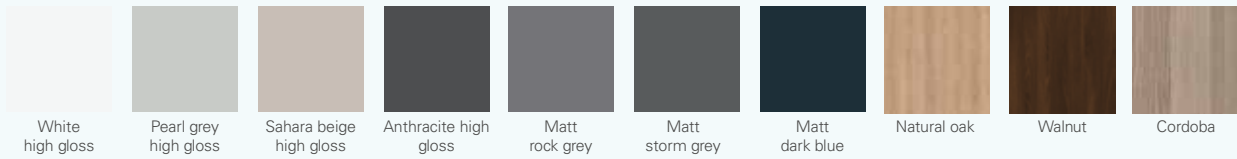

Mix & Match

Taps

Washbasins

Bathroom Furniture

Bathroom furniture colours

Root