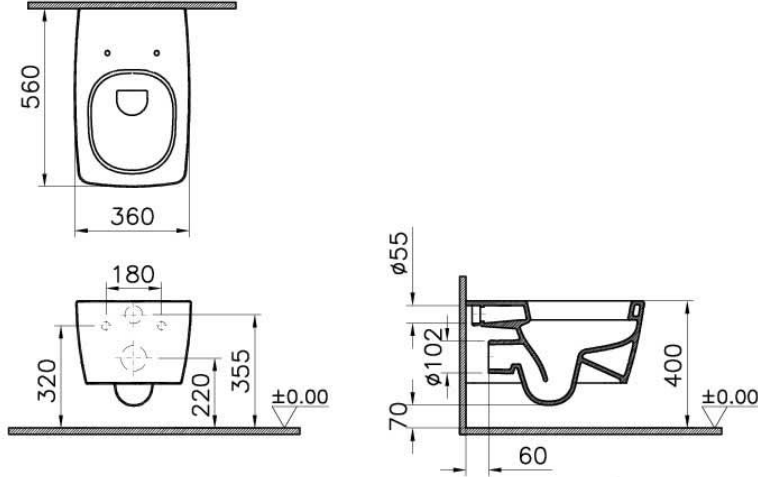

Collection:

Technical Specifications

Awards	Good Design
Bidet Function	Without bidet pipe
Body Material	VC- Vitreous China
Brand	VitrA
Colour	White
Depth (mm)	560
Design Shape	Squarish
Designer	Noa
Dimensions	56
Height (mm)	330
Inner Shape	Wash-down
Installation Detail	Concealed Installation

Material	Hygiene
Packaged Dimensions (WxDxH)	430 x 390 x 605
Rim Feature	Box-Rim
Toilet Height from Floor	400 mm
Width (mm)	360

2A Technical Drawing

* Duvar kalınlığına göre ilave boru gerekebilir

* Additional pipe may be required as to wall thickness