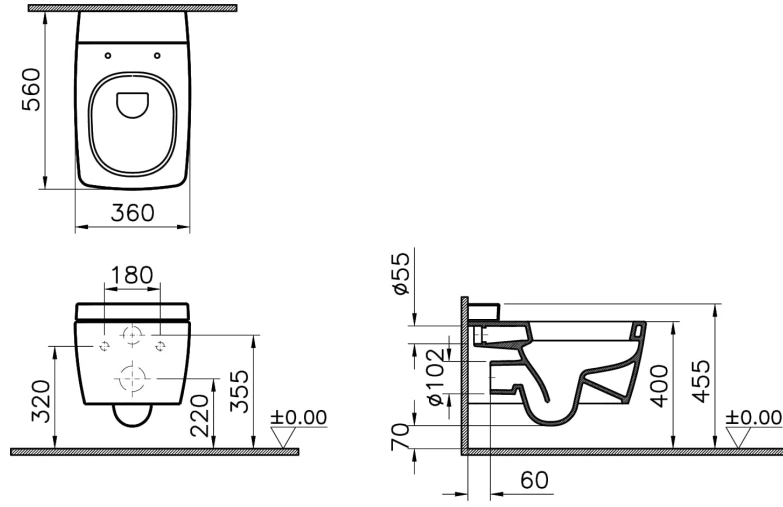

## Technical Specifications

Bidet Function	Without bidet pipe
Body Material	VC- Vitreous China
Brand	VitrA
Colour	White
Depth (mm)	560
Design Shape	Squarish
Designer	Noa
Dimensions	56
Fresh	Yes
Height (mm)	330
Inner Shape	Wash-down
Installation Detail	Concealed Installation

Material	Hygiene
Packaged Dimensions (WxDxH)	430 x 390 x 605
Rim Feature	Box-Rim
Special Solutions	Fresh
Toilet Height from Floor	400 mm
Width (mm)	360

## 2A Technical Drawing

\* Duvar kalınlığına göre ilave boru gerekebilir

\* Additional pipe may be required as to wall thickness