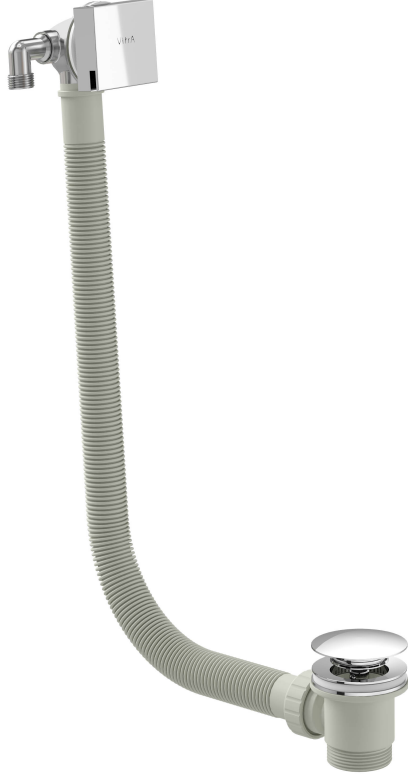

VitrA

Square exo bath filler - chrome

Product Code: 5704103

Collection:

Technical Specifications

Body Material	Plastic
Brand	VitrA
Cabinet Glass Feature	KC00
Designer	VitrA Design Team
Siphon Diameter	65 mm - 70 mm