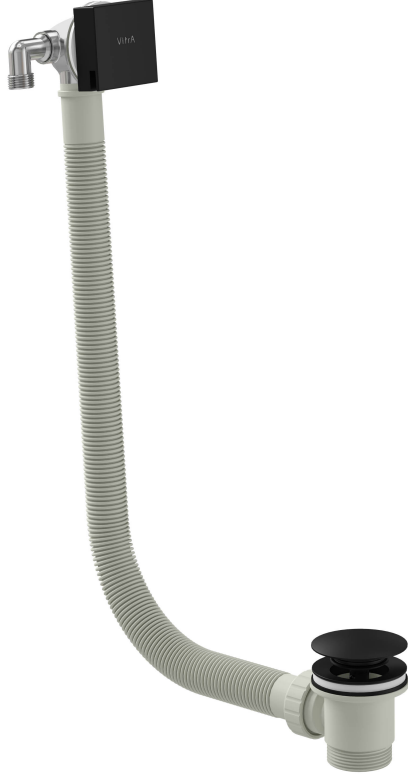

VitrA

Square exo bath filler - matt black

Product Code: 5704104

Collection:

Technical Specifications

| | |
|-----------------------|-------------------|
| Body Material | Plastic |
| Brand | VitrA |
| Cabinet Glass Feature | KC00 |
| Designer | VitrA Design Team |
| Siphon Diameter | 65 mm - 70 mm |