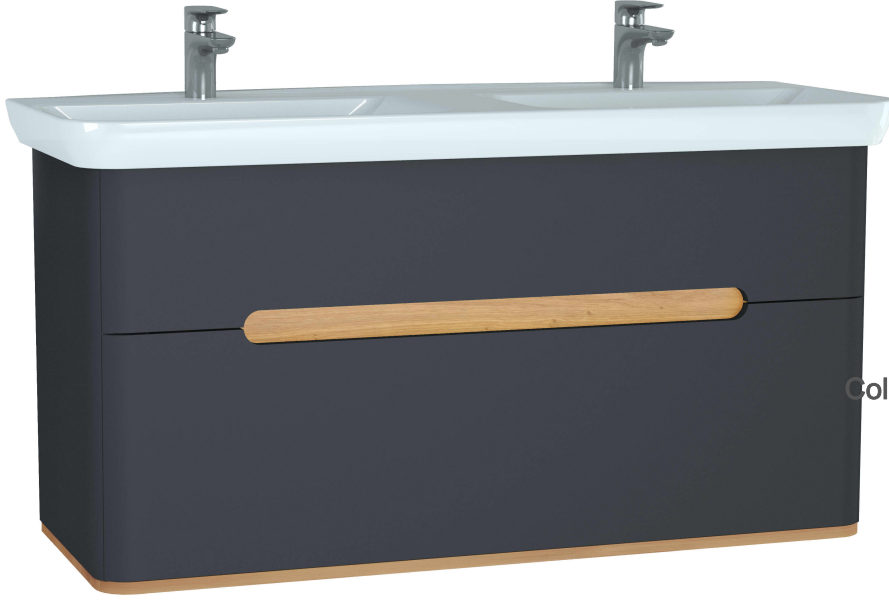

VitrA

SentoWbUnit2Draw,w/oLegs,130cmLED,M.Ant

Product Code: 61189

Collection: Sento

Technical Specifications

Awards	Good Design
Body Material	MDF
Brand	VitrA
Colour	Matte Anthracite
Complementary Product	61069
Connection Type	Suspended
Depth (mm)	444
Designer	VitrA Design Team
Dimensions	130
Drawer/Door Option	2 Drawers
Driver IP	IP67
Driver Watt	8 W

Energy Label	G
Front Material	MDF
Full Extension	Yes
Handle	Without handle
Height (mm)	616
Included Basin Code	5949B003-0001
Kelvin	3000K
LED IP	IP44
LED Lighting	Yes
Leg Option	No
Lighting Switch Type	Motion sensor
Lighting Type	Ambiance LED
Lumen	340 LM
Material	PVC
Number of Doors	2

Packaged Dimensions (WxDxH) 1350 x 494 x 666

Series Sento

Siphon Syphon Not Included

Siphon Cut-out Yes

Soft Close Yes

Touch-free Products Yes

Towel Holder No

Washbasin Color Glossy White

Washbasin Type Ceramic Vanity Dbl Bowl

Width (mm) 1300

2A Technical Drawing