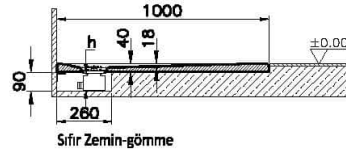

## Technical Specifications

Application Type	Flat Concealed
Bathtub Overflow Depth	18
Body Material	Acrylic
Brand	VitrA
Cabinet Glass Feature	KC00
Colour	White
Complementary Product	59916515000
Cuttable	Yes
Depth (mm)	750
Designer	VitrA Design Team
Height (mm)	40
Material	Standard

**Packaged Dimensions (WxDxH)** 105 x 80 x 6

**Series** Leaf

**Shape** Rectangular

**Siphon Diameter** 90 mm

**Siphon Hole Position** Short Edge

**Siphon Option** No

**Special Needs** Yes

**Width (mm)** 1000

## 2A Technical Drawing

Flat

Ayaklı - Panelli

Sıfır Zemin-gömme

Sıfır Zemin-ayaklı