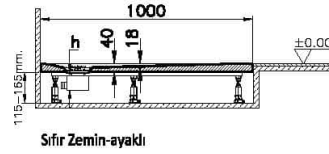

**Packaged Dimensions (WxDxH)** 105 x 80 x 6

**Series** Leaf

**Shape** Rectangular

**Siphon Diameter** 90 mm

**Siphon Hole Position** Short Edge

**Siphon Option** No

**Special Needs** Yes

**Width (mm)** 1000

## 2A Technical Drawing

Flat

Ayaklı - Panelli

Sıfır Zemin-gömme

Sıfır Zemin-ayaklı