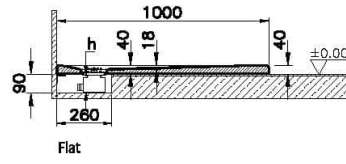

## Technical Specifications

Application Type	Flat Concealed
Bathtub Overflow Depth	18
Body Material	Acrylic
Brand	VitrA
Cabinet Glass Feature	KC00
Colour	White
Complementary Product	59916515000
Cuttable	Yes
Depth (mm)	750
Designer	VitrA Design Team
Height (mm)	40
Material	Standard

**Packaged Dimensions (WxDxH)** 105 x 80 x 6

**Series** Leaf

**Shape** Rectangular

**Siphon Diameter** 90 mm

**Siphon Hole Position** Short Edge

**Siphon Option** No

**Special Needs** Yes

**Width (mm)** 1000

## 2A Technical Drawing

Flat

Ayaklı - Panelli

Sıfır Zemin-gömme

Sıfır Zemin-ayaklı