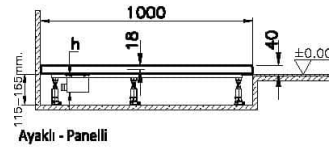

**Packaged Dimensions (WxDxH)** 105 x 80 x 6

**Series** Leaf

**Shape** Rectangular

**Siphon Diameter** 90 mm

**Siphon Hole Position** Short Edge

**Siphon Option** No

**Special Needs** Yes

**Width (mm)** 1000

## 2A Technical Drawing

Flat

Ayaklı - Panelli

Sıfır Zemin-gömme

Sıfır Zemin-ayaklı