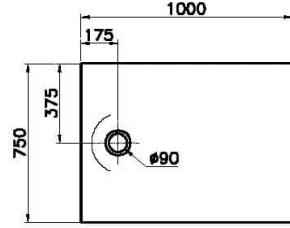

## Technical Specifications

Application Type	Flat Concealed
Bathtub Overflow Depth	18
Body Material	Acrylic
Brand	VitrA
Cabinet Glass Feature	KC00
Colour	White
Complementary Product	59916515000
Cuttable	Yes
Depth (mm)	750
Designer	VitrA Design Team
Height (mm)	40
Material	Standard

**Packaged Dimensions (WxDxH)** 105 x 80 x 6

**Series** Leaf

**Shape** Rectangular

**Siphon Diameter** 90 mm

**Siphon Hole Position** Short Edge

**Siphon Option** No

**Special Needs** Yes

**Width (mm)** 1000

## 2A Technical Drawing

Flat

Ayaklı - Panelli

Sıfır Zemin-gömme

Sıfır Zemin-ayaklı