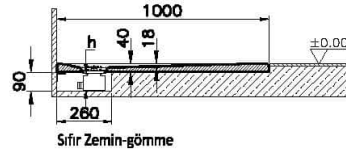

Collection: Leaf

Technical Specifications

Application Type	Flat Concealed
Bathtub Overflow Depth	18
Body Material	Acrylic
Brand	VitrA
Cabinet Glass Feature	KC00
Colour	Textured White
Complementary Product	59916515000
Cuttable	Yes
Depth (mm)	750
Designer	VitrA Design Team
Height (mm)	40
Material	Standard

Packaged Dimensions (WxDxH) 105 x 80 x 6

Series Leaf

Shape Rectangular

Siphon Diameter 90 mm

Siphon Hole Position Short Edge

Siphon Option No

Special Needs Yes

Width (mm) 1000

2A Technical Drawing

Flat

Ayaklı - Panelli

Sıfır Zemin-gömme

Sıfır Zemin-ayaklı