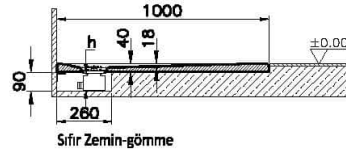

Collection: Leaf

Technical Specifications

Application Type	Flat Concealed
Bathtub Overflow Depth	18
Body Material	Acrylic
Brand	VitrA
Cabinet Glass Feature	KC00
Colour	Textured Gray
Complementary Product	59916515000
Cuttable	Yes
Depth (mm)	750
Designer	VitrA Design Team
Height (mm)	40
Material	Standard

Packaged Dimensions (WxDxH) 105 x 80 x 6

Series Leaf

Shape Rectangular

Siphon Diameter 90 mm

Siphon Hole Position Short Edge

Siphon Option No

Special Needs Yes

Width (mm) 1000

2A Technical Drawing

Flat

Ayaklı - Panelli

Sıfır Zemin-gömme

Sıfır Zemin-ayaklı