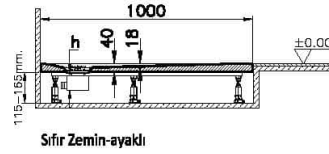

Packaged Dimensions (WxDxH) 105 x 80 x 6

Series Leaf

Shape Rectangular

Siphon Diameter 90 mm

Siphon Hole Position Short Edge

Siphon Option No

Special Needs Yes

Width (mm) 1000

2A Technical Drawing

Flat

Ayaklı - Panelli

Sıfır Zemin-gömme

Sıfır Zemin-ayaklı