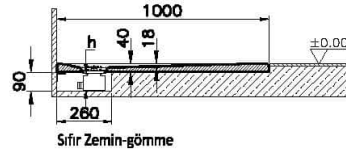

Collection: Leaf

Technical Specifications

Application Type	Flat Concealed
Bathtub Overflow Depth	18
Body Material	Acrylic
Brand	VitrA
Cabinet Glass Feature	KC00
Color	Textured Taupe
Color Group	VALUE: Textured Taupe
Colour	Textured Taupe
Complementary Product	59916515000
Cuttable	Yes
Depth (mm)	750
Designer	VitrA Design Team

Height (mm)	40
Material	Standard
Online VitrA	false
Packaged Dimensions (WxDxH)	105 x 80 x 6
Series	Leaf
Shape	Rectangular
Siphon Diameter	90 mm
Siphon Hole Position	Short Edge
Siphon Option	No
Special Needs	Yes
Width (mm)	1000

2A Technical Drawing

Flat

Ayaklı - Panelli

Sıfır Zemin-gömme

Sıfır Zemin-ayaklı