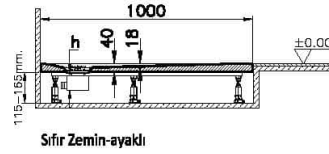

Height (mm)	40
Material	Standard
Online VitrA	false
Packaged Dimensions (WxDxH)	105 x 80 x 6
Series	Leaf
Shape	Rectangular
Siphon Diameter	90 mm
Siphon Hole Position	Short Edge
Siphon Option	No
Special Needs	Yes
Width (mm)	1000

2A Technical Drawing

Flat

Ayaklı - Panelli

Sıfır Zemin-gömme

Sıfır Zemin-ayaklı