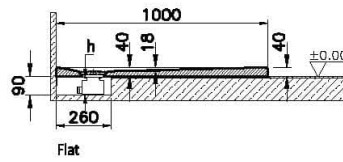

2A Technical Drawing