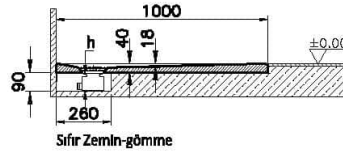

Collection: Leaf

Technical Specifications

Application Type	Flat Concealed
Bathtub Overflow Depth	18
Body Material	Acrylic
Brand	VitrA
Cabinet Glass Feature	KC00
Colour	White
Complementary Product	59916520000
Cuttable	Yes
Depth (mm)	800
Designer	VitrA Design Team
Height (mm)	40
Material	Standard

Packaged Dimensions (WxDxH) 105 x 85 x 6

Series Leaf

Shape Rectangular

Siphon Diameter 90 mm

Siphon Hole Position Short Edge

Siphon Option No

Special Needs Yes

Width (mm) 1000

2A Technical Drawing

Flat

Ayaklı - Panelli

Sıfır Zemin-gömme

Sıfır Zemin-ayaklı