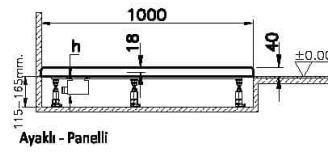

Collection: Leaf

Technical Specifications

Application Type	Flat Concealed
Bathtub Overflow Depth	18
Body Material	Acrylic
Brand	VitrA
Cabinet Glass Feature	KC00
Colour	White
Complementary Product	59916520000
Cuttable	Yes
Depth (mm)	800
Designer	VitrA Design Team
Height (mm)	40
Material	Standard

Packaged Dimensions (WxDxH) 105 x 85 x 6

Series Leaf

Shape Rectangular

Siphon Diameter 90 mm

Siphon Hole Position Short Edge

Siphon Option No

Special Needs Yes

Width (mm) 1000

2A Technical Drawing

Flat

Ayaklı - Panelli

Sıfır Zemin-gömme

Sıfır Zemin-ayaklı