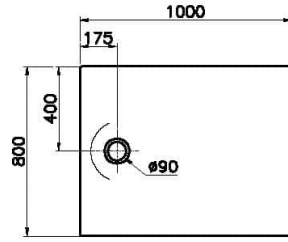

2A Technical Drawing