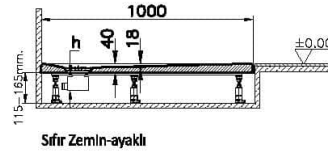

Packaged Dimensions (WxDxH) 105 x 85 x 6

Series Leaf

Shape Rectangular

Siphon Diameter 90 mm

Siphon Hole Position Short Edge

Siphon Option No

Special Needs Yes

Width (mm) 1000

2A Technical Drawing

Flat

Ayaklı - Panelli

Sıfır Zemin-gömme

Sıfır Zemin-ayaklı