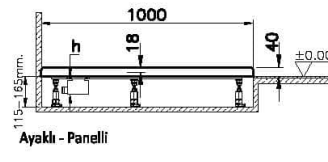

VitrA

Leaf 100x80 Rect. ST Text. White

Product Code: 65200001800

Collection: Leaf

Technical Specifications

Brand	VitrA
Colour	Textured White
Series	Leaf

2A Technical Drawing

Flat