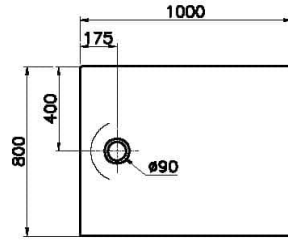

VitrA

Leaf 100x80 Rect. ST Text. White

Product Code: 65200001800

Collection: Leaf

Technical Specifications

Brand	VitrA
Colour	Textured White
Series	Leaf

2A Technical Drawing

Flat