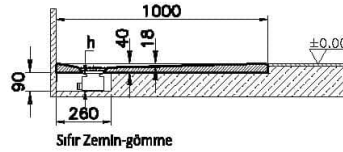

Flat

Sıfır Zemin-gömme