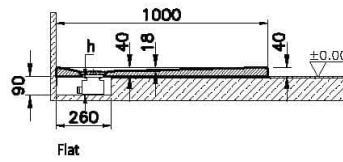

VitrA

Leaf 100x80 Rect. ST Text. White

Product Code: 65200001800

Collection: Leaf

Technical Specifications

Brand	VitrA
Colour	Textured White
Series	Leaf

2A Technical Drawing

Flat