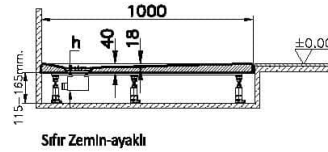

Ayaklı - Panelli

Sıfır Zemin-ayaklı