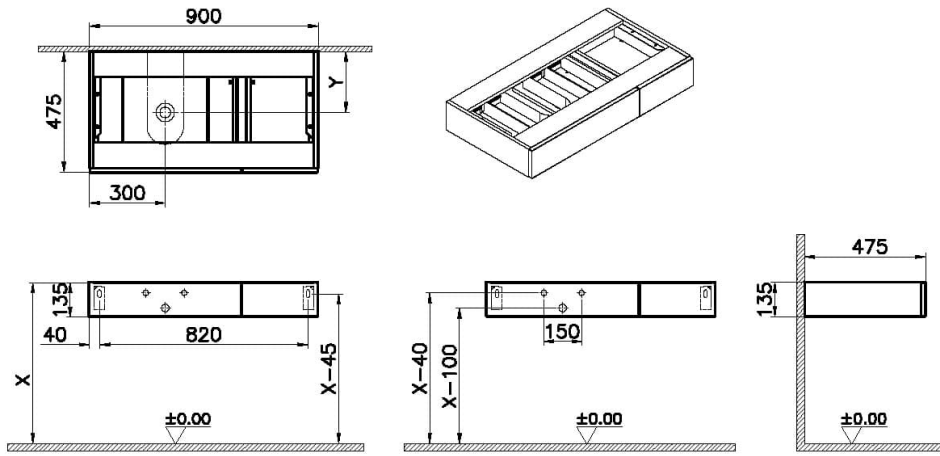

VitrA

Origin Vanity Unit

Product Code: 65674

Collection: Origin

Technical Specifications

Awards	Good Design
Body Material	MDF
Brand	VitrA
Colour	Elm
Complementary Product	A4515934
Connection Type	Suspended
Depth (mm)	476
Designer	VitrA Design Team
Dimensions	90
Drawer/Door Option	1 drawer
Front Material	MDF
Full Extension	Yes

Handle	Without handle
Height (mm)	135
LED Lighting	No
Material	PVC
Number of Doors	1
Packaged Dimensions (W×D×H)	950 x 526 x 185
Series	Origin
Soft Close	Yes
Width (mm)	900

2A Technical Drawing

Not: "X" ve "Y" ölçüleri kullanılacak lavabo tipine göre değişiklik göstermektedir.