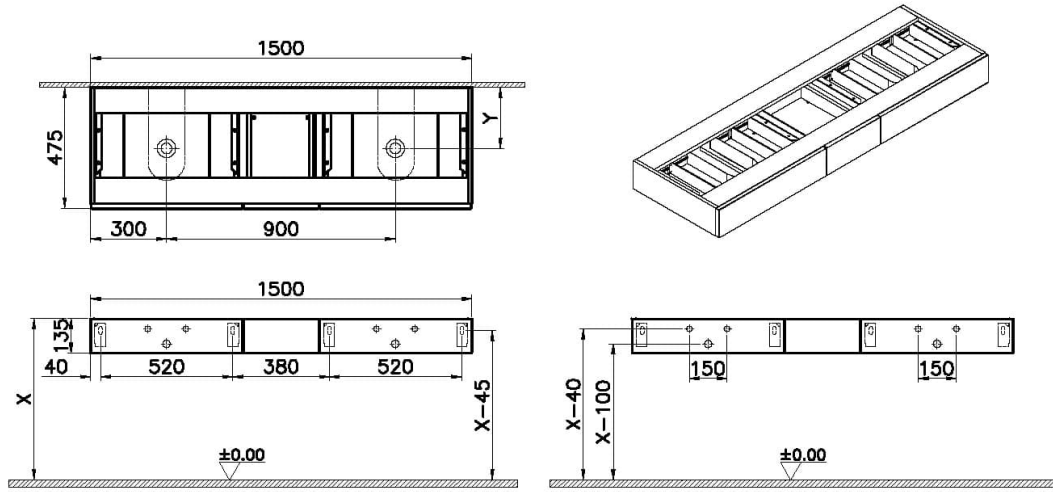

Technical Specifications

Awards	Good Design
Body Material	MDF
Brand	VitrA
Colour	Patterned Black Oak
Complementary Product	A4515934
Connection Type	Suspended
Depth (mm)	476
Designer	VitrA Design Team
Dimensions	150
Drawer/Door Option	1 drawer
Front Material	MDF
Full Extension	Yes

Handle	Without handle
Height (mm)	135
LED Lighting	No
Material	PVC
Number of Doors	1
Packaged Dimensions (WxDxH)	200 x 526 x 185
Series	Origin
Soft Close	Yes
Width (mm)	150

2A Technical Drawing

Not: "X" ve "Y" ölçüleri kullanılacak lavabo tipine göre değişiklik göstermektedir.