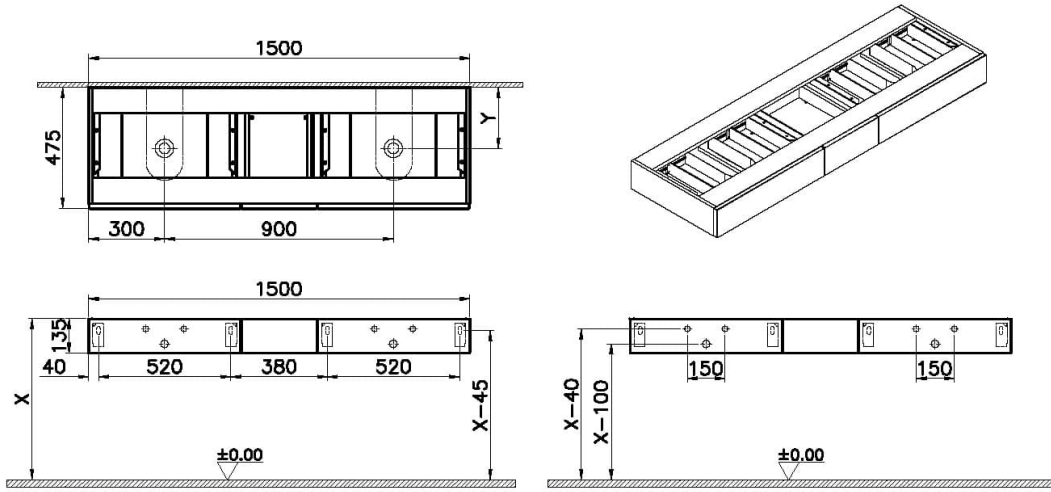

VitrA

Orgn DRW Counter, 150 cm, L.Oak

Product Code: 65697

Technical Specifications

Awards	Good Design
Body Material	MDF
Brand	VitrA
Colour	Flat Oak
Complementary Product	A4515934
Connection Type	Suspended
Depth (mm)	476
Designer	VitrA Design Team
Dimensions	150
Drawer/Door Option	1 drawer
Front Material	MDF
Full Extension	Yes

Handle	Without handle
Height (mm)	135
LED Lighting	No
Material	PVC
Number of Doors	1
Packaged Dimensions (WxDxH)	200 x 526 x 185
Series	Origin
Soft Close	Yes
Width (mm)	150

2A Technical Drawing

Not: "X" ve "Y" ölçüleri kullanılacak lavabo tipine göre değişiklik göstermektedir.