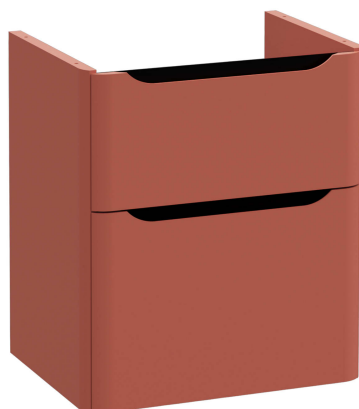

Sareta Round Wall-hung Washbasin Unit – 60 cm, suitable for a vanity basin

Product Code: 70009

Collection:

Technical Specifications

Body Material	MDF
Brand	VitrA
Colour	Matt Terracotta
Connection Type	Suspended
Depth (mm)	450
Designer	Noa
Dimensions	60
Drawer/Door Option	2 Drawers
Front Material	MDF
Full Extension	Yes
Handle	Without handle
Height (mm)	650

Sareta Round Wall-hung Washbasin Unit – 60 cm, suitable for a vanity basin

Product Code: 70009

Leg Option	No
Material	PVC
Number of Doors	2
Siphon	Syphon Not Included
Siphon Cut-out	Yes
Soft Close	Yes
Width (mm)	575