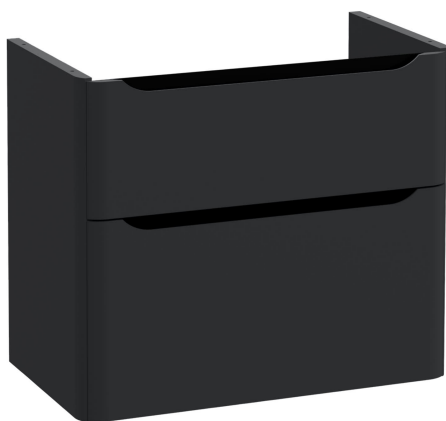

Sareta Round Wall-hung Washbasin Unit – 80 cm, suitable for a vanity basin

Product Code: 70016

Collection:

Technical Specifications

Body Material	MDF
Brand	VitrA
Colour	Matt Graphite
Connection Type	Suspended
Depth (mm)	450
Designer	Noa
Dimensions	80
Drawer/Door Option	2 Drawers
Front Material	MDF
Full Extension	Yes
Handle	Without handle
Height (mm)	650

Sareta Round Wall-hung Washbasin Unit – 80 cm, suitable for a vanity basin

Product Code: 70016

Leg Option	No
Material	PVC
Number of Doors	2
Siphon	Syphon Not Included
Siphon Cut-out	Yes
Soft Close	Yes
Width (mm)	760