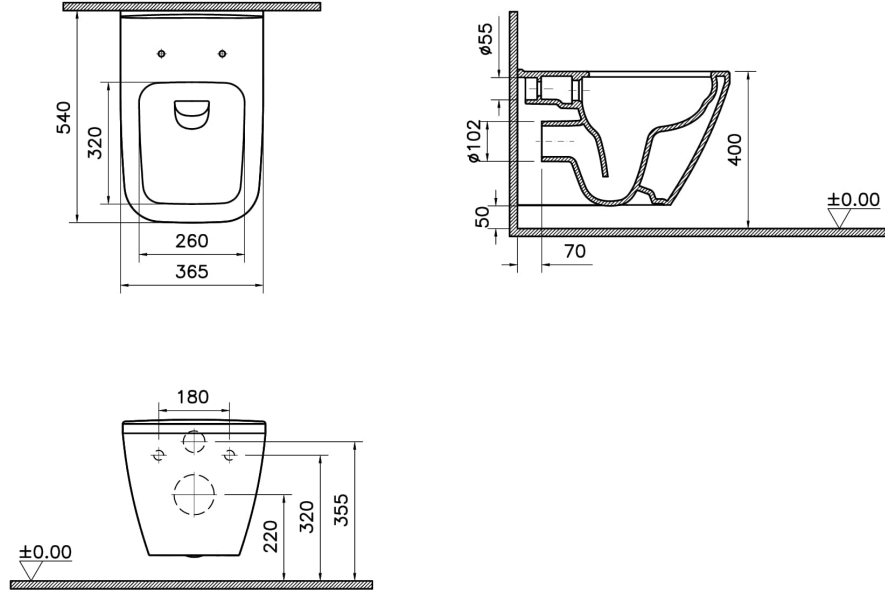

Collection:

Technical Specifications

Bidet Function	Without bidet pipe
Body Material	VC- Vitreous China
Brand	VitrA
Colour	White
Depth (mm)	540
Design Shape	Squarish
Designer	VitrA Design Team
Dimensions	55
Height (mm)	350
Inner Shape	Wash-down
Installation Detail	Concealed Installation
Material	Hygiene

Packaged Dimensions (WxDxH) 405 x 385 x 560

Rim Feature Rim-ex

Toilet Height from Floor 400 mm

Width (mm) 365

2A Technical Drawing

- *Duvar kalınlığına göre ilave boru gerekebilir.
- *Additional pipe may be required due to wall thickness
- *Ein zusätzliches Ablaufrohr ist je nach Wandstärke erforderlich