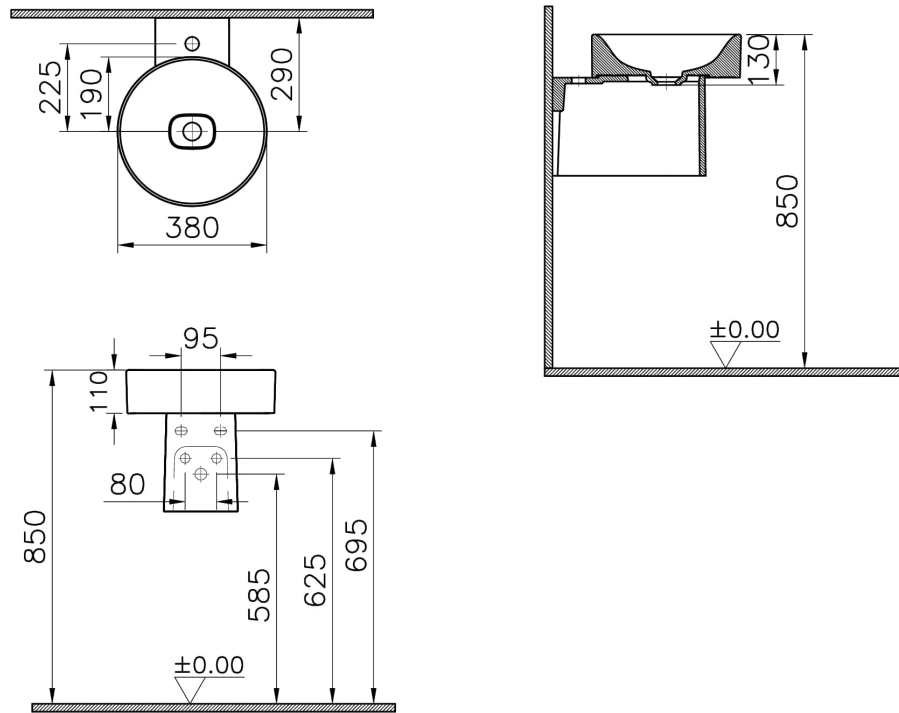

Collection: Metropole

Technical Specifications

Brand	VitrA
Colour	Matt white
Series	Metropole

2A Technical Drawing

- Angle valves should be used without rosettes.
- Ara musluklar rozetsiz olarak kullanilmalidir.
- Eckventile ohne rosetten verwenden