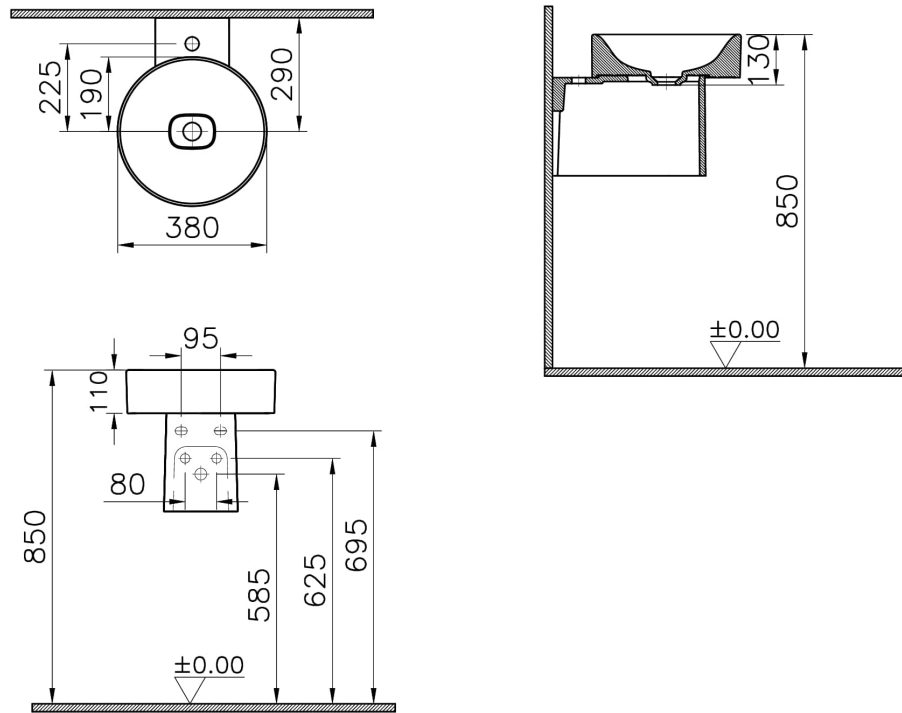

VitrA

Metropole Half pedestal-matt black

Product Code: 7543B083-1890

Collection: Metropole

Technical Specifications

Brand	VitrA
Colour	Matte Black
Series	Metropole

2A Technical Drawing

- Angle valves should be used without rosettes.
- Ara musluklar rozetsiz olarak kullanılmalidir.
- Eckventile ohne rosetten verwenden