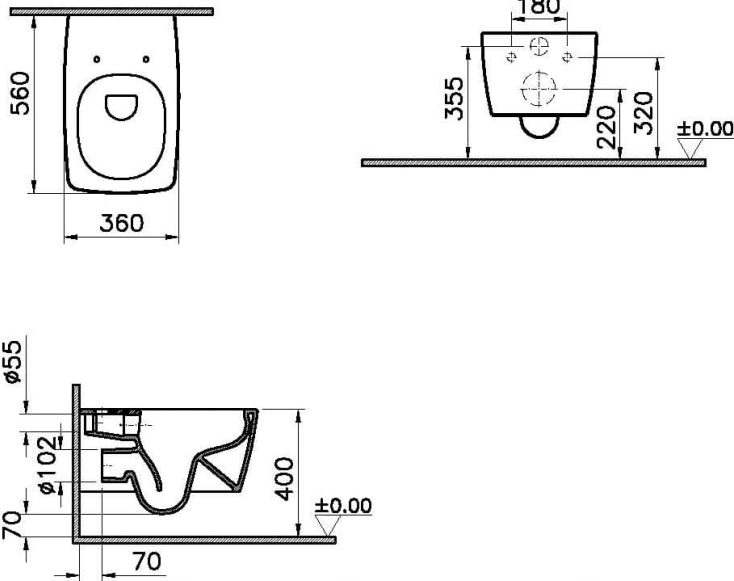

## Technical Specifications

Bidet Function	Without bidet pipe
Body Material	VC- Vitreous China
Brand	VitrA
Colour	Matt white
Depth (mm)	560
Design Shape	Squarish
Designer	Noa
Dimensions	56
Height (mm)	340
Inner Shape	Wash-down
Installation Detail	Concealed Installation
Material	Hygiene

Packaged Dimensions (WxDxH) 430 x 390 x 605

Rim Feature Rim-ex

Toilet Height from Floor 400 mm

Width (mm) 360

## 2A Technical Drawing

\*Duvar kalınlığına göre ilave boru gerekebilir.

\*Additional pipe may be required due to wall thickness

\*Ein zusätzliches Ablaufrohr ist je nach Wandstärke erforderlich