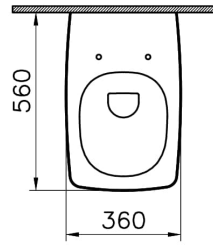

Collection:

Technical Specifications

Awards	Good Design
Bidet Function	Without bidet pipe
Body Material	VC- Vitreous China
Brand	VitrA
Colour	White
Depth (mm)	560
Design Shape	Squarish
Designer	Noa
Dimensions	56
Height (mm)	340
Inner Shape	Wash-down
Installation Detail	Concealed Installation

Material	Hygiene
Packaged Dimensions (WxDxH)	430 x 390 x 605
Rim Feature	Rim-ex
Toilet Height from Floor	400 mm
Width (mm)	360

2A Technical Drawing

*Duvar kalınlığına göre ilave boru gerekebilir
*Additional pipe may be required as to wall thickness