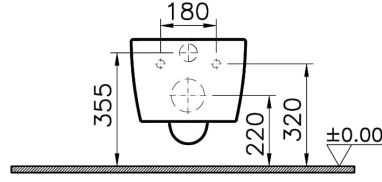

Collection:

Technical Specifications

Awards	Good Design
Bidet Function	Without bidet pipe
Body Material	VC- Vitreous China
Brand	VitrA
Colour	White
Depth (mm)	560
Design Shape	Squarish
Designer	Noa
Dimensions	56
Height (mm)	340
Inner Shape	Wash-down
Installation Detail	Concealed Installation

Material	Hygiene
Packaged Dimensions (WxDxH)	430 x 390 x 605
Rim Feature	Rim-ex
Toilet Height from Floor	400 mm
Width (mm)	360

2A Technical Drawing

*Duvar kalınlığına göre ilave boru gerekebilir
*Additional pipe may be required as to wall thickness