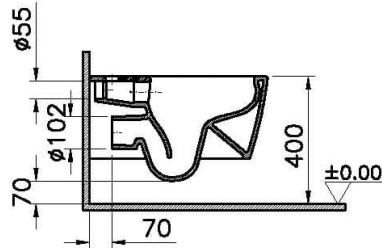

Collection:

Technical Specifications

Bidet Function	Without bidet pipe
Body Material	VC- Vitreous China
Brand	VitrA
Colour	Matte Black
Depth (mm)	560
Design Shape	Squarish
Designer	Noa
Dimensions	56
Height (mm)	340
Inner Shape	Wash-down
Installation Detail	Concealed Installation
Material	Hygiene

VitrA

Metropole Rim-ex W-hung WC-M.Black

Product Code: 7672B083-0101

Packaged Dimensions (WxDxH) 430 x 390 x 605

Rim Feature Rim-ex

Toilet Height from Floor 400 mm

Width (mm) 360

2A Technical Drawing

*Duvar kalınlıgına göre ilave boru gerekebilir.

*Additional pipe may be required due to wall thickness

*Ein zusatzliches Ablaufrohr ist je nach Wandstarke erforderlich