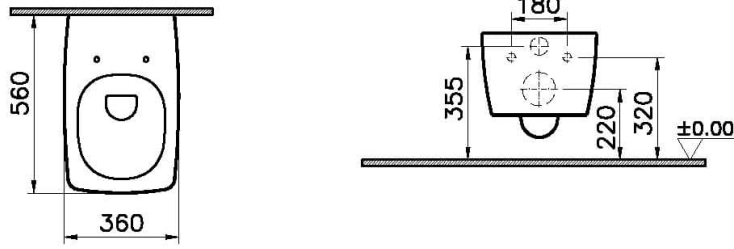

Collection:

Technical Specifications

Bidet Function	Without bidet pipe
Body Material	VC- Vitreous China
Brand	VitrA
Colour	Matte Black
Depth (mm)	560
Design Shape	Squarish
Designer	Noa
Dimensions	56
Height (mm)	340
Inner Shape	Wash-down
Installation Detail	Concealed Installation
Material	Hygiene

VitrA

Metropole Rim-ex W-hung WC-M.Black

Product Code: 7672B083-0101

Packaged Dimensions (WxDxH) 430 x 390 x 605

Rim Feature Rim-ex

Toilet Height from Floor 400 mm

Width (mm) 360

2A Technical Drawing