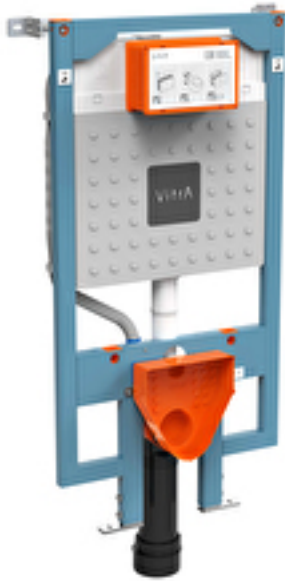

V-Fix Prime Slim Wall-Hung Frame for Wall-Hung Toilet – 112cm

Product Code: 768-5800-01

Technical Specifications

Application Type	Drywall Application
Body Material	Plastic
Brand	VitrA
Collections	V-Fix Prime
Colour	
Depth (mm)	90
Designer	VitrA Design Team
Dimensions	112
Easy Assembly Feature	Yes
Height (mm)	1120
Installation Type	Pre-Wall Drywall
Large Flush Volume Range	6

V-Fix Prime Slim Wall-Hung Frame for Wall-Hung Toilet – 112cm

Product Code: 768-5800-01

Noise Class	I
Operating Pressure	Min:0.5-Max:10Recommended(1-5)
Series	V8
Small Flush Volume Range	3
Thickness	8 cm
Width (mm)	555