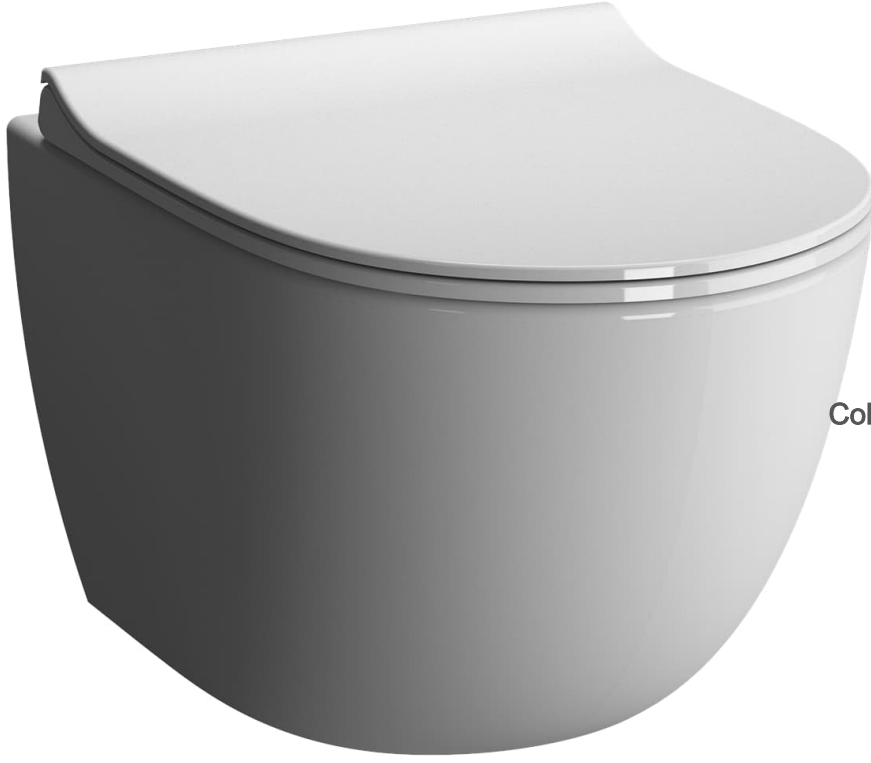

# VitrA

**Sento Rim-ex W-hung WC-White**

Product Code: 7748B003-0075

Collection:

## Technical Specifications

Bidet Function	Without bidet pipe
Body Material	VC- Vitreous China
Brand	VitrA
Colour	White
Depth (mm)	540
Design Shape	Round
Designer	VitrA Design Team
Dimensions	54
Height (mm)	340
Inner Shape	Wash-down
Installation Detail	Concealed Installation
Material	Hygiene

Packaged Dimensions (WxDxH) 405 x 385 x 560

Rim Feature Rim-ex

Toilet Height from Floor 400 mm

Width (mm) 365