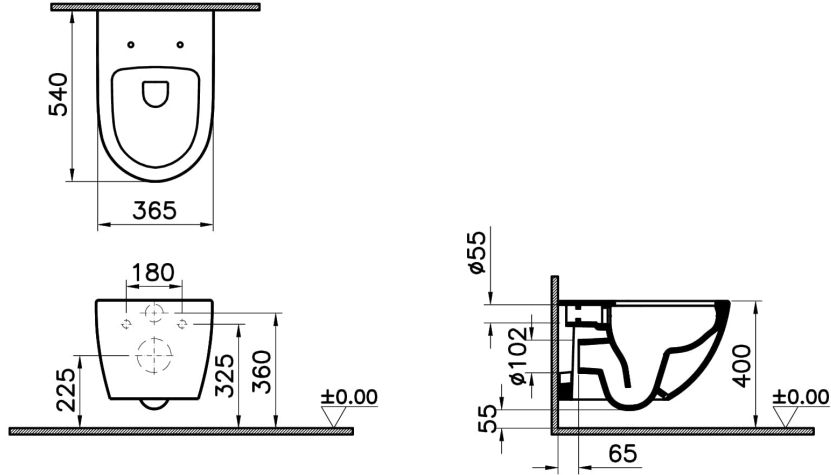

## Technical Specifications

Bidet Function	Without bidet pipe
Body Material	VC- Vitreous China
Brand	VitrA
Colour	White
Depth (mm)	540
Design Shape	Round
Designer	VitrA Design Team
Dimensions	54
Height (mm)	340
Inner Shape	Wash-down
Installation Detail	Concealed Installation
Material	Hygiene

Packaged Dimensions (WxDxH) 405 x 385 x 560

Rim Feature Rim-ex

Toilet Height from Floor 400 mm

Width (mm) 365

## 2A Technical Drawing

\*Duvar kalınlığına göre ilave boru gerekebilir.

\*Additional pipe may be required due to wall thickness

\*Ein zusätzliches Ablaufrohr ist je nach Wandstärke erforderlich