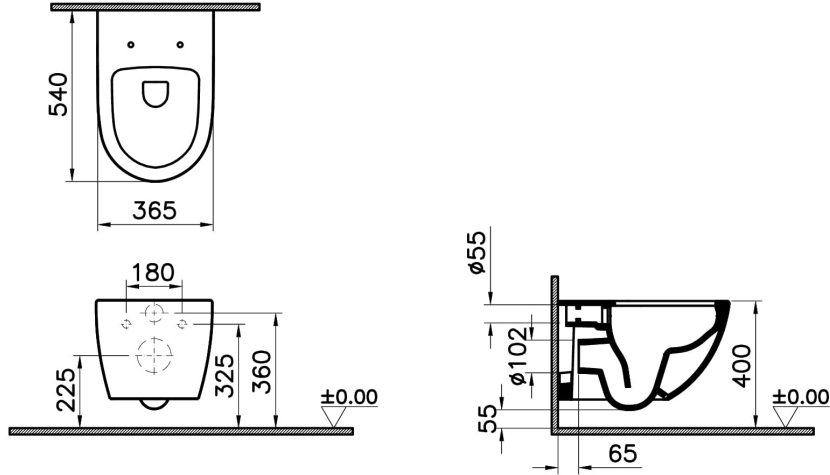

VitrA

Sento Rim-ex W-hung WC-M.S.Beige

Product Code: 7748B022-0101

Collection:

Technical Specifications

Bidet Function	Without bidet pipe
Body Material	VC- Vitreous China
Brand	VitrA
Colour	Matt Sand Beige
Depth (mm)	540
Design Shape	Round
Designer	VitrA Design Team
Dimensions	54
Height (mm)	340
Inner Shape	Wash-down
Installation Detail	Concealed Installation
Material	Hygiene

Packaged Dimensions (WxDxH) 405 x 385 x 560

Rim Feature Rim-ex

Toilet Height from Floor 400 mm

Width (mm) 365

2A Technical Drawing

*Duvar kalınlığına göre ilave boru gerekebilir.

*Additional pipe may be required due to wall thickness

*Ein zusätzliches Ablaufrohr ist je nach Wandstärke erforderlich