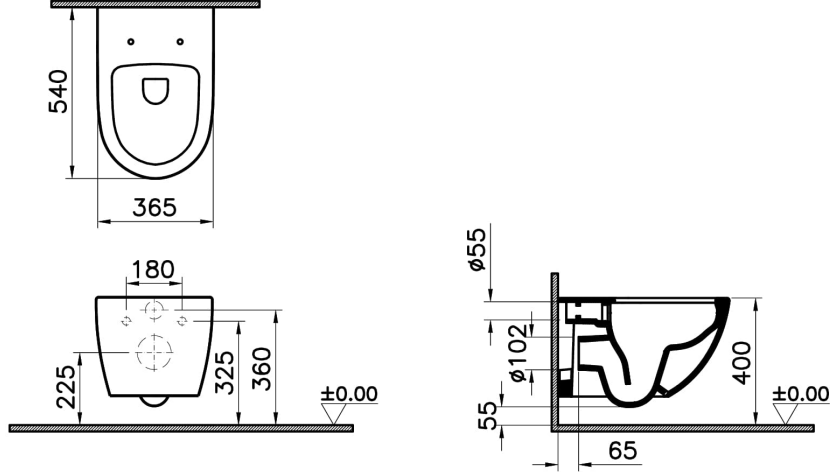

VitrA

Sento Rim-ex W-hung WC-M.Black

Product Code: 7748B083-0101

Collection:

Technical Specifications

Brand	VitrA
Colour	Matte Black

2A Technical Drawing

*Duvar kalınlığına göre ilave boru gerekebilir.

*Additional pipe may be required due to wall thickness

*Ein zusätzliches Ablaufrohr ist je nach Wandstärke erforderlich