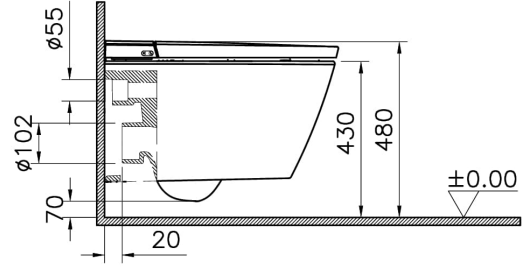

## Technical Specifications

Bidet Function	With bidet pipe
Bidet Nozzle Detail	Smart
Body Material	VC- Vitreous China
Brand	VitrA
Colour	White
Depth (mm)	600
Design Shape	Round
Designer	Noa
Dimensions	60
Height (mm)	360
Hinge Material	Metal
Inner Shape	Wash-down

Installation Detail	Concealed
Material	VitraClean
Packaged Dimensions (WxDxH)	700 x 460 x 829
Quick Release	No
Series	V-Care
Soft Close	No
Special Needs	Yes
Special Solutions	V-Care
Thickness	Standard
Toilet Height from Floor	400 mm
Touch-free Products	Yes
Width (mm)	380

## 2A Technical Drawing

- \*Duvar kalınlığına göre ilave boru gerekebilir.
- \*Additional pipe may be required due to wall thickness
- \*Ein zusätzliches Ablaufrohr ist je nach Wandstärke erforderlich

Gizli taharet  
bağlantısı dişi  
(3/8")

Concealed water  
inlet female  
(3/8")