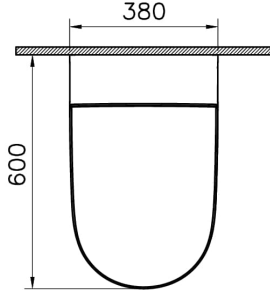

## Technical Specifications

Bidet Function	With bidet pipe
Bidet Nozzle Detail	Smart
Body Material	VC- Vitreous China
Brand	VitrA
Colour	White
Depth (mm)	600
Design Shape	Round
Designer	Noa
Dimensions	60
Height (mm)	360
Hinge Material	Metal
Inner Shape	Wash-down

Installation Detail	Concealed
Material	VitraClean
Packaged Dimensions (WxDxH)	700 x 460 x 829
Quick Release	No
Series	V-Care
Soft Close	No
Special Needs	Yes
Special Solutions	V-Care
Thickness	Standard
Toilet Height from Floor	400 mm
Touch-free Products	Yes
Width (mm)	380

## 2A Technical Drawing

- \*Duvar kalınlığına göre ilave boru gerekebilir.
- \*Additional pipe may be required due to wall thickness
- \*Ein zusätzliches Ablaufrohr ist je nach Wandstärke erforderlich

Gizli taharet  
bağlantısı dişi  
(3/8")

Concealed water  
inlet female  
(3/8")