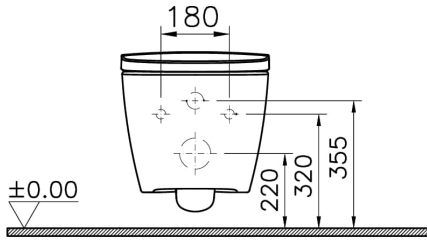

## Technical Specifications

Bidet Function	With bidet pipe
Bidet Nozzle Detail	Smart
Body Material	VC- Vitreous China
Brand	VitrA
Colour	White
Depth (mm)	600
Design Shape	Round
Designer	Noa
Dimensions	60
Height (mm)	360
Hinge Material	Metal
Inner Shape	Wash-down

Installation Detail	Concealed
Material	VitraClean
Packaged Dimensions (WxDxH)	700 x 460 x 829
Quick Release	No
Series	V-Care
Soft Close	No
Special Needs	Yes
Special Solutions	V-Care
Thickness	Standard
Toilet Height from Floor	400 mm
Touch-free Products	Yes
Width (mm)	380

## 2A Technical Drawing

- \*Duvar kalınlığına göre ilave boru gerekebilir.
- \*Additional pipe may be required due to wall thickness
- \*Ein zusätzliches Ablaufrohr ist je nach Wandstärke erforderlich

Gizli taharet  
bağlantısı dişi  
(3/8")

Concealed water  
inlet female  
(3/8")