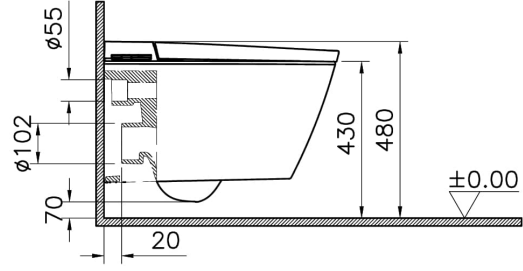

## Technical Specifications

Bidet Function	With bidet pipe
Bidet Nozzle Detail	Smart
Body Material	VC- Vitreous China
Brand	VitrA
Colour	White
Depth (mm)	600
Design Shape	Round
Designer	Noa
Dimensions	60
Height (mm)	360
Hinge Material	Metal
Inner Shape	Wash-down

Installation Detail	Concealed
Material	VitraClean
Packaged Dimensions (WxDxH)	700 x 460 x 829
Quick Release	No
Series	V-Care
Soft Close	No
Special Needs	Yes
Special Solutions	V-Care
Thickness	Standard
Toilet Height from Floor	400 mm
Touch-free Products	Yes
Width (mm)	380

## 2A Technical Drawing

- \*Duvar kalınlığına göre ilave boru gerekebilir.
- \*Additional pipe may be required due to wall thickness
- \*Ein zusätzliches Ablaufrohr ist je nach Wandstärke erforderlich

Gizli taharet  
bağlantısı dişi  
(3/8")

Concealed water  
inlet female  
(3/8")