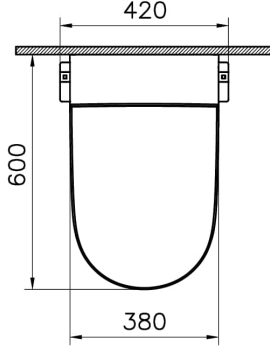

## Technical Specifications

Bidet Function	With bidet pipe
Bidet Nozzle Detail	Smart
Body Material	VC- Vitreous China
Brand	VitrA
Colour	White
Depth (mm)	600
Design Shape	Round
Designer	Noa
Dimensions	60
Height (mm)	360
Hinge Material	Metal
Inner Shape	Wash-down

Installation Detail	Concealed
Material	VitraClean
Packaged Dimensions (WxDxH)	700 x 460 x 829
Quick Release	No
Series	V-Care
Soft Close	No
Special Needs	Yes
Special Solutions	V-Care
Thickness	Standard
Toilet Height from Floor	400 mm
Touch-free Products	Yes
Width (mm)	380

## 2A Technical Drawing

- \*Duvar kalınlığına göre ilave boru gerekebilir.
- \*Additional pipe may be required due to wall thickness
- \*Ein zusätzliches Ablaufrohr ist je nach Wandstärke erforderlich

Gizli taharet  
bağlantısı dişi  
(3/8")

Concealed water  
inlet female  
(3/8")