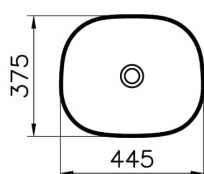

VitrA

Plural Square Low Countertop Bowl

Product Code: 7810B422-0016

Collection: Plural

Technical Specifications

Body Material	FFC- Fire Fine Clay
Brand	VitrA
Colour	Matt Sand Beige
Complementary Product	A4515934
Countertop Usage	Bowl
Depth (mm)	380
Design Shape	Oval
Designer	Terri Pecora
Dimensions	45 x 38
Height (mm)	135
Material	VitraClean
Overflow Detail	Without Overflow

Series	Plural
Siphon	Syphon Not Included
Width (mm)	445

2A Technical Drawing

Countertop use
Tezgahüstü kullanım
Aufsatzwaschtisch