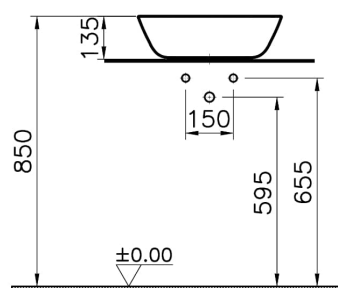

VitrA

Plural Square Low Countertop Bowl

Product Code: 7810B422-0016

Collection: Plural

Technical Specifications

Body Material	FFC- Fire Fine Clay
Brand	VitrA
Colour	Matt Sand Beige
Complementary Product	A4515934
Countertop Usage	Bowl
Depth (mm)	380
Design Shape	Oval
Designer	Terri Pecora
Dimensions	45 x 38
Height (mm)	135
Material	VitraClean
Overflow Detail	Without Overflow

Series	Plural
Siphon	Syphon Not Included
Width (mm)	445

2A Technical Drawing

Countertop use
Tezgahüstü kullanım
Aufsatzwaschtisch