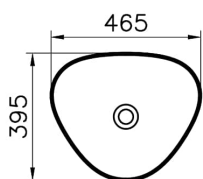

Collection: Plural

Technical Specifications

Awards	EDIDA Turkey
Body Material	FFC- Fire Fine Clay
Brand	VitrA
Colour	Mat Beige
Countertop Usage	Bowl
Depth (mm)	400
Design Shape	Triangle
Designer	Terri Pecora
Dimensions	47 x 40
Height (mm)	135
Material	VitraClean
Overflow Detail	Without Overflow

Packaged Dimensions (W×D×H) 505 x 165 x 440

Series Plural

Siphon Syphon Not Included

Width (mm) 470

2A Technical Drawing

Countertop use
Tezgahüstü kullanım
Aufsatzwaschtisch