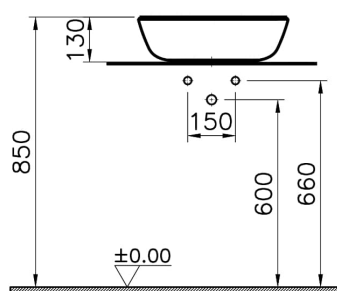

Collection: Plural

Technical Specifications

Awards	EDIDA Turkey
Body Material	FFC- Fire Fine Clay
Brand	VitrA
Colour	Mat Beige
Countertop Usage	Bowl
Depth (mm)	400
Design Shape	Triangle
Designer	Terri Pecora
Dimensions	47 x 40
Height (mm)	135
Material	VitraClean
Overflow Detail	Without Overflow

Packaged Dimensions (W×D×H) 505 x 165 x 440

Series Plural

Siphon Syphon Not Included

Width (mm) 470

2A Technical Drawing

Countertop use
Tezgahüstü kullanım
Aufsatzwaschtisch