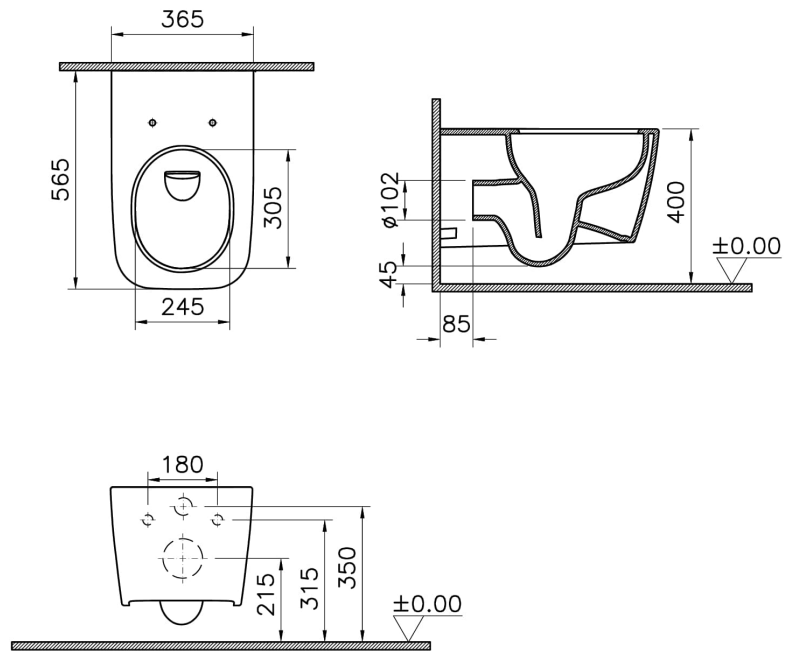

Collection:

Technical Specifications

Bidet Function	Without bidet pipe
Body Material	VC- Vitreous China
Brand	VitrA
Colour	White
Depth (mm)	565
Design Shape	Squarish
Designer	Noa
Dimensions	56
Height (mm)	355
Inner Shape	Wash-down
Installation Detail	Concealed Installation
Material	VitraClean

Rim Feature	QuantumFlush
Toilet Height from Floor	400 mm
Width (mm)	360

2A Technical Drawing

*Duvar kalınlığına göre ilave boru gerekebilir.

*Additional pipe may be required due to wall thickness

*Ein zusätzliches Ablaufrohr ist je nach Wandstärke erforderlich