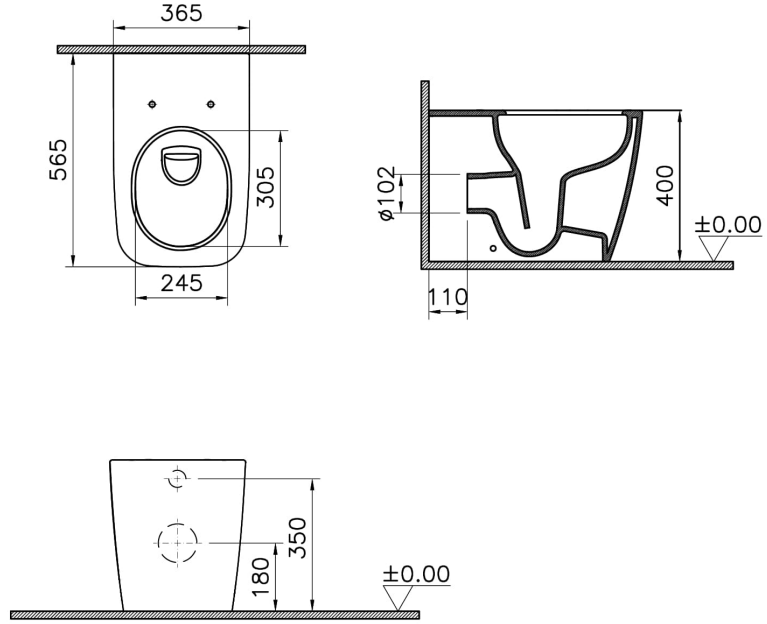

### Technical Specifications

Bidet Function	Without bidet pipe
Body Material	VC- Vitreous China
Brand	VitrA
Colour	White
Depth (mm)	560
Design Shape	Squarish
Designer	Noa
Dimensions	56
Inner Shape	Wash-down
Installation Detail	Floor Mounted by Sides-Single
Material	VitraClean
OB/BTW	Back-to-wall

# VitrA

**Metropole Square FS WC 56cm-Wht**

Product Code: 7907B403-0075

Rim Feature	QuantumFlush
-------------	--------------

Toilet Height from Floor	400 mm
--------------------------	--------

## 2A Technical Drawing

- \*Duvar kalınlığına göre ilave boru gerekebilir.
- \*Additional pipe may be required due to wall thickness
- \*Ein zusätzliches Ablaufrohr ist je nach Wandstärke erforderlich