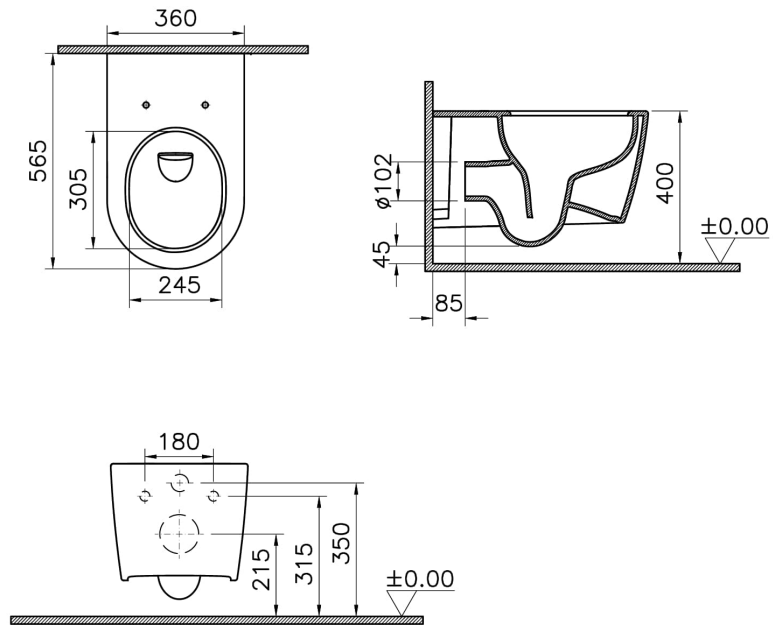

Collection:

Technical Specifications

Bidet Function	Without bidet pipe
Body Material	VC- Vitreous China
Brand	VitrA
Colour	White
Depth (mm)	565
Design Shape	Round
Designer	Noa
Dimensions	56
Height (mm)	355
Inner Shape	Wash-down
Installation Detail	Concealed Installation
Material	VitraClean

Rim Feature	QuantumFlush
-------------	--------------

Toilet Height from Floor	400 mm
--------------------------	--------

Width (mm)	360
------------	-----

2A Technical Drawing

*Duvar kalınlığına göre ilave boru gerekebilir.

*Additional pipe may be required due to wall thickness

*Ein zusätzliches Ablaufrohr ist je nach Wandstärke erforderlich