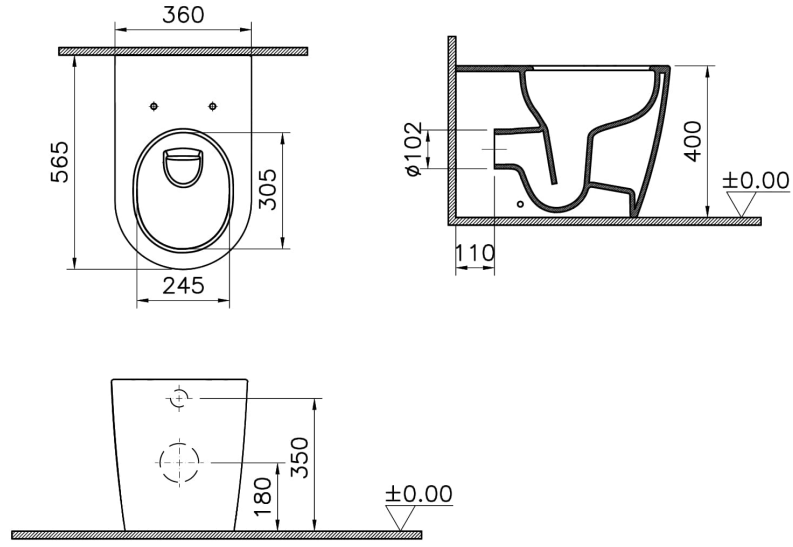

Collection:

Technical Specifications

Bidet Function	Without bidet pipe
Body Material	VC- Vitreous China
Brand	VitrA
Colour	White
Depth (mm)	560
Design Shape	Round
Designer	Noa
Dimensions	56
Inner Shape	Wash-down
Installation Detail	Floor Mounted by Sides-Single
Material	VitraClean
OB/BTW	Back-to-wall

VitrA

Metropole Round FS WC 56cm-Wht

Product Code: 7911B403-0075

Rim Feature	QuantumFlush
-------------	--------------

Toilet Height from Floor	400 mm
--------------------------	--------

2A Technical Drawing

*Duvar kalınlığına göre ilave boru gerekebilir.

*Additional pipe may be required due to wall thickness

*Ein zusätzliches Ablaufrohr ist je nach Wandstärke erforderlich