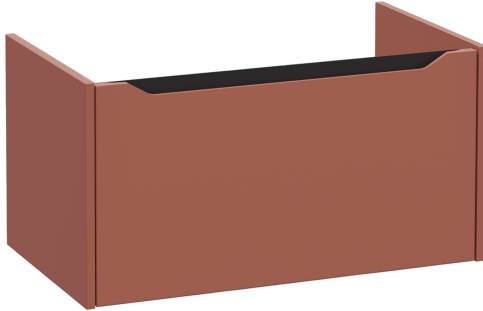

Sareta Square Wall-hung Washbasin Unit – 80 cm, suitable for a vanity basin

Product Code: 80178

Collection:

Technical Specifications

Body Material	MDF
Brand	VitrA
Colour	Matt Terracotta
Connection Type	Suspended
Depth (mm)	447
Designer	Noa
Dimensions	80
Drawer/Door Option	1 drawer
Front Material	MDF
Full Extension	Yes
Handle	Without handle
Height (mm)	395

Sareta Square Wall-hung Washbasin Unit – 80 cm, suitable for a vanity basin

Product Code: 80178

Leg Option	No
Material	PVC
Number of Doors	1
Siphon	Syphon Not Included
Siphon Cut-out	Yes
Soft Close	Yes
Width (mm)	760