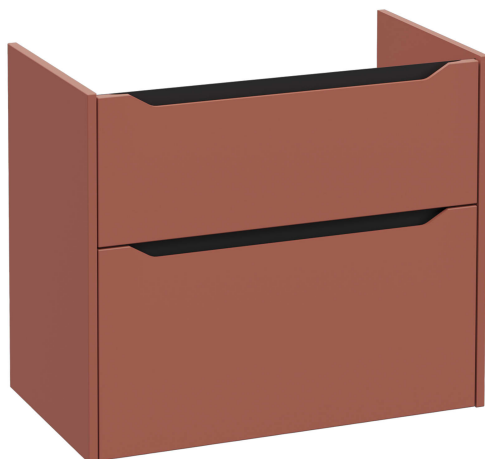

Sareta Square Wall-hung Washbasin Unit – 80 cm, suitable for a vanity basin

Product Code: 80250

Collection:

Technical Specifications

Body Material	MDF
Brand	VitrA
Colour	Matt Terracotta
Connection Type	Suspended
Depth (mm)	447
Designer	Noa
Dimensions	80
Drawer/Door Option	2 Drawers
Front Material	MDF
Full Extension	Yes
Handle	Without handle
Height (mm)	650

Sareta Square Wall-hung Washbasin Unit – 80 cm, suitable for a vanity basin

Product Code: 80250

Leg Option	No
Material	PVC
Number of Doors	2
Siphon	Syphon Not Included
Siphon Cut-out	Yes
Soft Close	Yes
Width (mm)	760