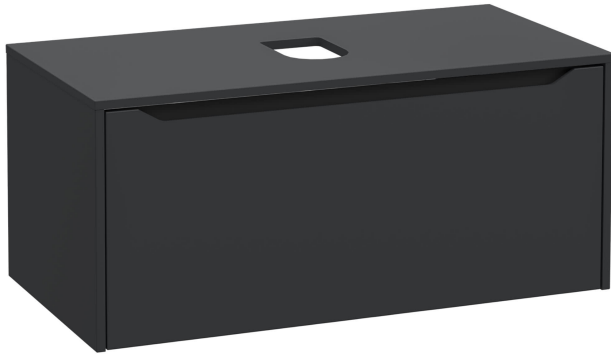

Sareta Square Wall-hung Washbasin Unit – 100 cm, suitable for a countertop bowl

Product Code: 80284

Collection: New Integra Square

Technical Specifications

Body Material	MDF
Brand	VitrA
Colour	Matt Graphite
Connection Type	Suspended
Depth (mm)	522
Designer	Noa
Dimensions	100
Drawer/Door Option	1 drawer
Front Material	MDF
Full Extension	Yes
Handle	Without handle
Height (mm)	434

Sareta Square Wall-hung Washbasin Unit – 100 cm, suitable for a countertop bowl

Product Code: 80284

Leg Option	No
Material	PVC
Number of Doors	1
Series	New Integra Square
Siphon	Syphon Not Included
Siphon Cut-out	No
Soft Close	Yes
Width (mm)	980