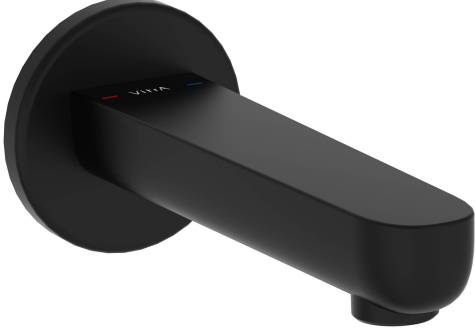

VitrA

Bath Spout, Round, Matt Black

Product Code: A4311136EXP

Collection:

Technical Specifications

Body Material	Brass
Brand	VitrA
Built-in Product	0
Colour	Matte Black
Depth (mm)	180
Designer	VitrA Design Team
Height (mm)	80
Installation Type	Built-in
LED Kelvin	0
Material	Matte Black
Number of Holes	1
Number of Water Inlets	Double Inlet

Operating Pressure Min:0.5-Max:10Recommended(1-5)

Outlet Rotation Angle Fixed

Packaged Dimensions (WxDxH) 210 x 130 x 70

Width (mm) 80

2A Technical Drawing