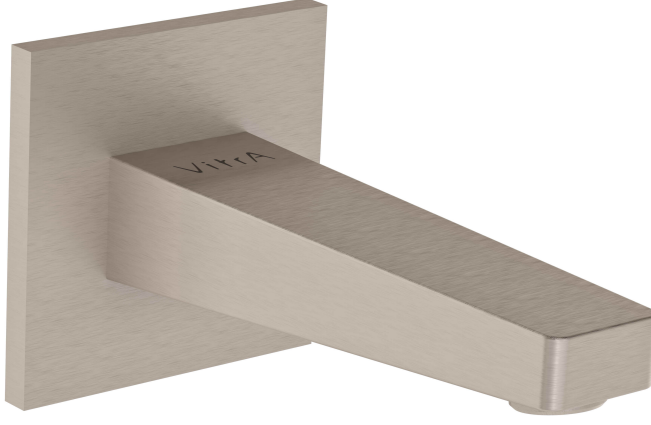

VitrA

Spout, Square, Brushed Nickel

Product Code: A4311634EXP

Collection:

Technical Specifications

Air Mixing Capability	Yes
Body Material	Brass
Brand	VitrA
Colour	Brushed Nickel
Depth (mm)	98
Designer	VitrA Design Team
Height (mm)	179
Installation Type	Built-in
Material	PVD
Number of Holes	1
Number of Water Inlets	Single Inlet
Operating Pressure	Min:0.5-Max:10Recommended(1-5)

VitrA

Spout, Square, Brushed Nickel

Product Code: A4311634EXP

Outlet Rotation Angle	Fixed
Packaged Dimensions (WxDxH)	210 x 130 x 70
Width (mm)	98

2A Technical Drawing