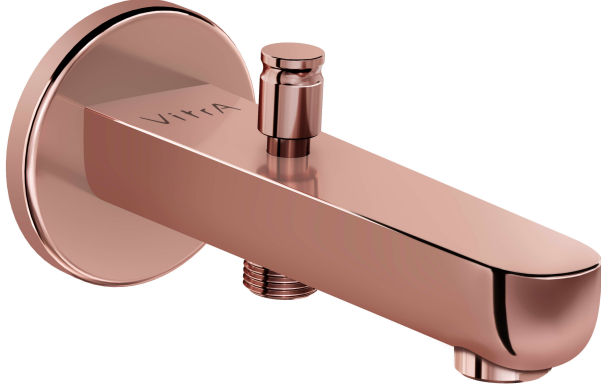

VitrA

Spout, w handshower outlet, Round,S.Cop

Product Code: A4312629EXP

Collection:

Technical Specifications

Air Mixing Capability	Yes
Body Material	Brass
Brand	VitrA
Colour	Soft Copper
Depth (mm)	80
Designer	VitrA Design Team
Hand Shower Outlet	Yes
Height (mm)	180
Installation Type	Built-in
Material	PVD
Number of Holes	1
Number of Water Inlets	Single Inlet

Operating Pressure Min:0.5-Max:10Recommended(1-5)

Outlet Rotation Angle Fixed

Packaged Dimensions (WxDxH) 210 x 130 x 70

Width (mm) 80

2A Technical Drawing