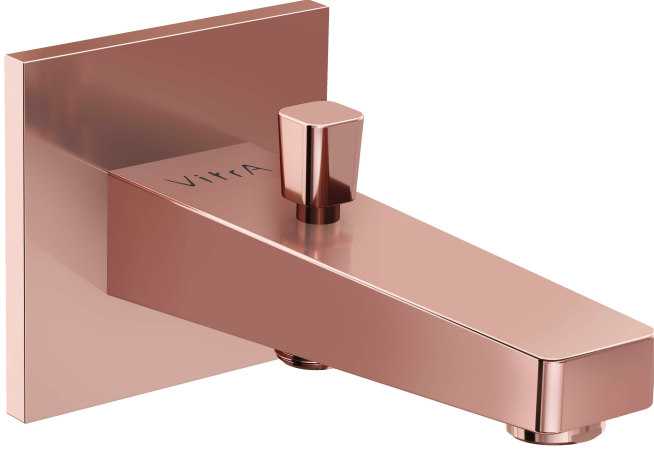

VitrA

Bath Spout w h-shower outlet, Sq, S.Cop.

Product Code: A4313129EXP

Collection:

Technical Specifications

Air Mixing Capability	Yes
Body Material	Brass
Brand	VitrA
Colour	Soft Copper
Depth (mm)	179
Designer	VitrA Design Team
Hand Shower Outlet	Yes
Height (mm)	98
Installation Type	Built-in
Material	PVD
Number of Holes	1
Number of Water Inlets	Single Inlet

Operating Pressure Min:0.5-Max:10Recommended(1-5)

Outlet Rotation Angle Fixed

Packaged Dimensions (WxDxH) 210 x 130 x 70

Width (mm) 98