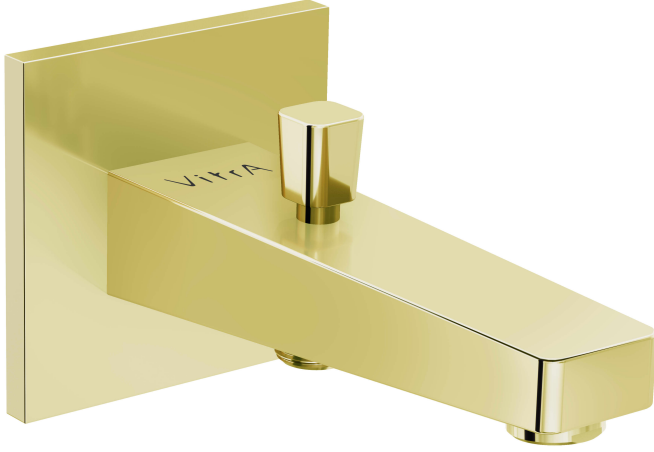

VitrA

Bath Spout w h-shower outlet, Sq, S.Gold

Product Code: A4313174EXP

Collection:

Technical Specifications

Air Mixing Capability	Yes
Body Material	Brass
Brand	VitrA
Colour	Soft Gold
Depth (mm)	98
Designer	VitrA Design Team
Hand Shower Outlet	Yes
Height (mm)	179
Installation Type	Built-in
Material	PVD
Number of Holes	1
Number of Water Inlets	Single Inlet

Operating Pressure Min:0.5-Max:10Recommended(1-5)

Outlet Rotation Angle Fixed

Packaged Dimensions (WxDxH) 210 x 130 x 70

Width (mm) 98

2A Technical Drawing