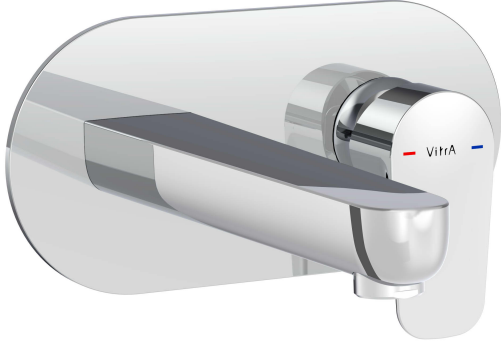

## Flow Soft Built-in Basin Mixer, Chrome

Product Code: A43175EXP

Collection:

### Technical Specifications

Air Mixing Capability	Yes
Body Material	Brass
Brand	VitrA
Built-in Product	A42230
Colour	Chrome
Depth (mm)	224
Designer	VitrA Design Team
Height (mm)	110
Installation Type	Built-in
LED Kelvin	0
Material	Chrome
Number of Water Inlets	Double Inlet