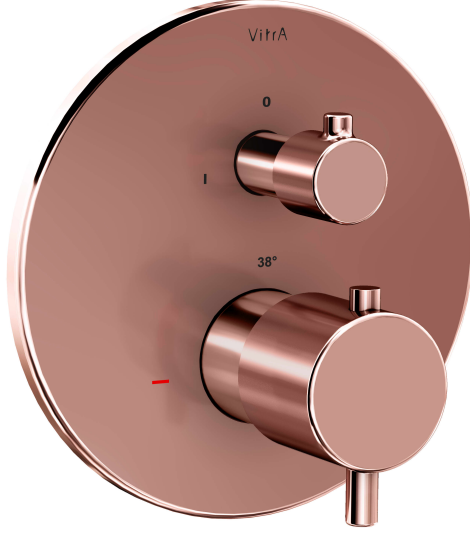

VitrA

Aq.H. B-in Therm. B/S,Soft,V-Box,S.Cop.

Product Code: A4325829EXP

Collection:

Technical Specifications

Body Material	Brass
Brand	VitrA
Colour	Soft Copper
Depth (mm)	137
Designer	VitrA Design Team
Height (mm)	170
Installation Type	Built-in
Material	PVD
Number of Water Inlets	Double Inlet
Operating Pressure	Min:0.5-Max:10Recommended(1-5)
Packaged Dimensions (W×D×H)	240 x 225 x 125
Special Solutions	Aquaheat

VitrA

Aq.H. B-in Therm. B/S,Soft,V-Box,S.Cop.

Product Code: A4325829EXP

Width (mm)

170

2A Technical Drawing