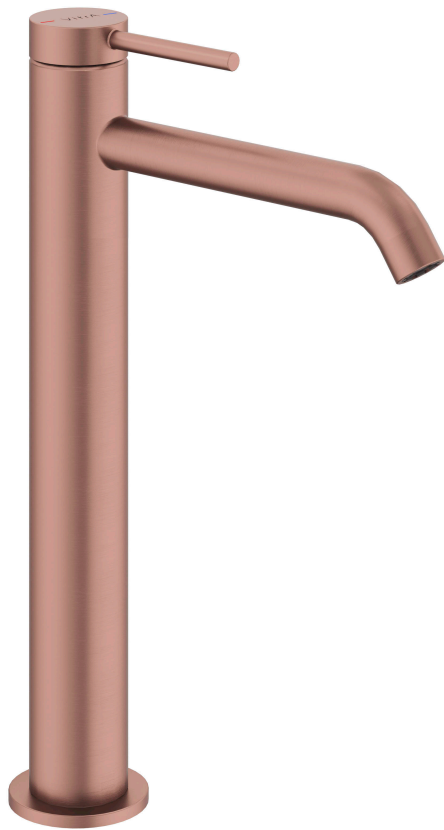

# VitrA

## Minimax Round – Bowl Basin Mixer

Product Code: A4353424VUK

Collection:

### Technical Specifications

Air Mixing Capability	Yes
Body Material	Brass
Brand	VitrA
Colour	Brushed Bronze
Depth (mm)	208
Designer	Noa
Easy Assembly Feature	Yes
Height (mm)	323
Hose Material	Stainless Steel EPDM
Installation Type	Countertop
Material	PVD
Number of Holes	1