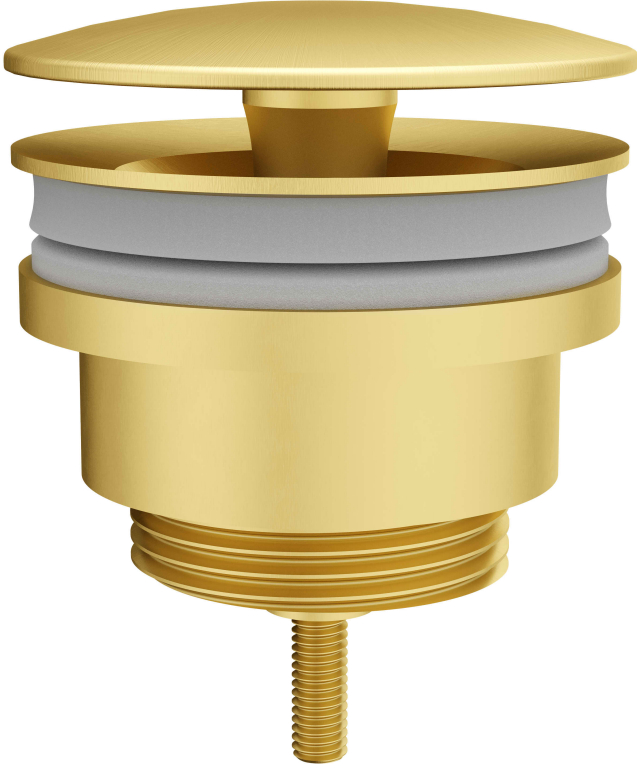

# VitrA

**Waste Set Universal\_Brushed Gold**

Product Code: A4514825

Collection: Origin Classic

## Technical Specifications

Brand	VitrA
Colour	Brushed Brass
Series	Origin Classic